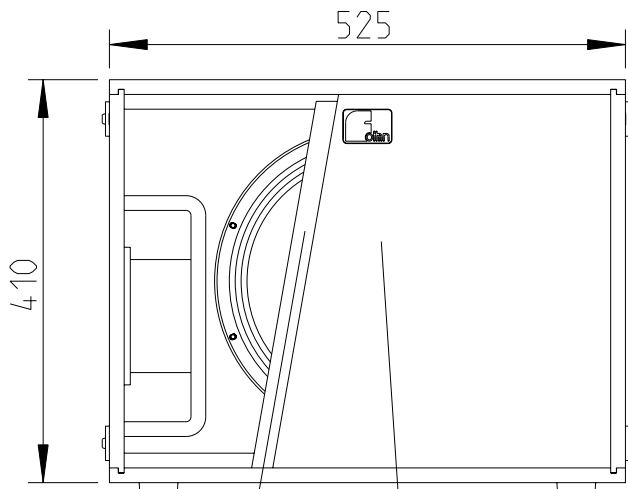

Vorderansicht / Front view

Stahlgitter
Front grille,
steel

Akustikschaum, anthrazit
Front foam, black