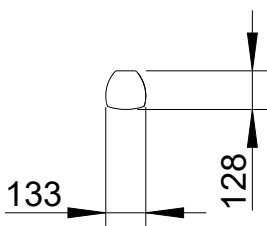

Linea Focus

DLI-430 (fixed installation)

2D drawings

Vorderansicht/
Front view

Seitenansicht/
Side view

Rückansicht/
Rear view

Draufsicht/
Top view

All data and dimensions are subject to change