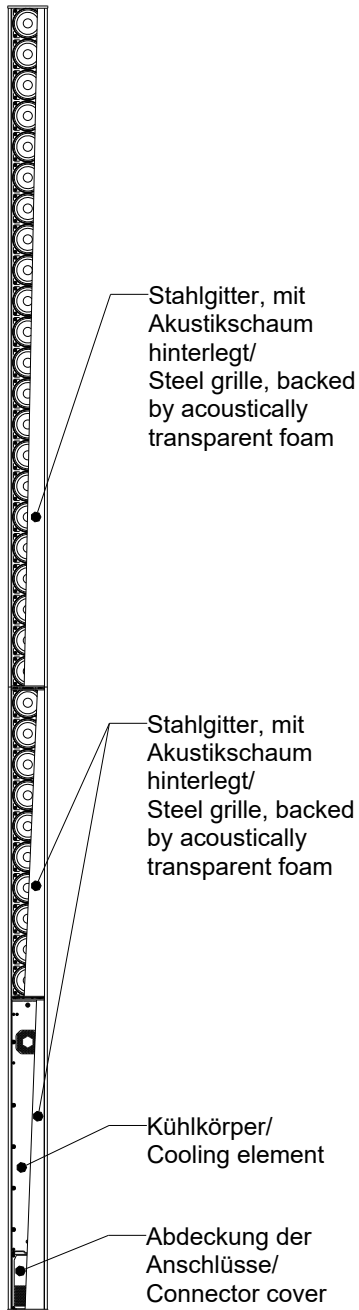

Linea Focus

DLI-430 (fixed installation)

2D drawings

Vorderansicht/
Front view

Seitenansicht/
Side view

Rückansicht/
Rear view

Draufsicht/
Top view

All data and dimensions are subject to change