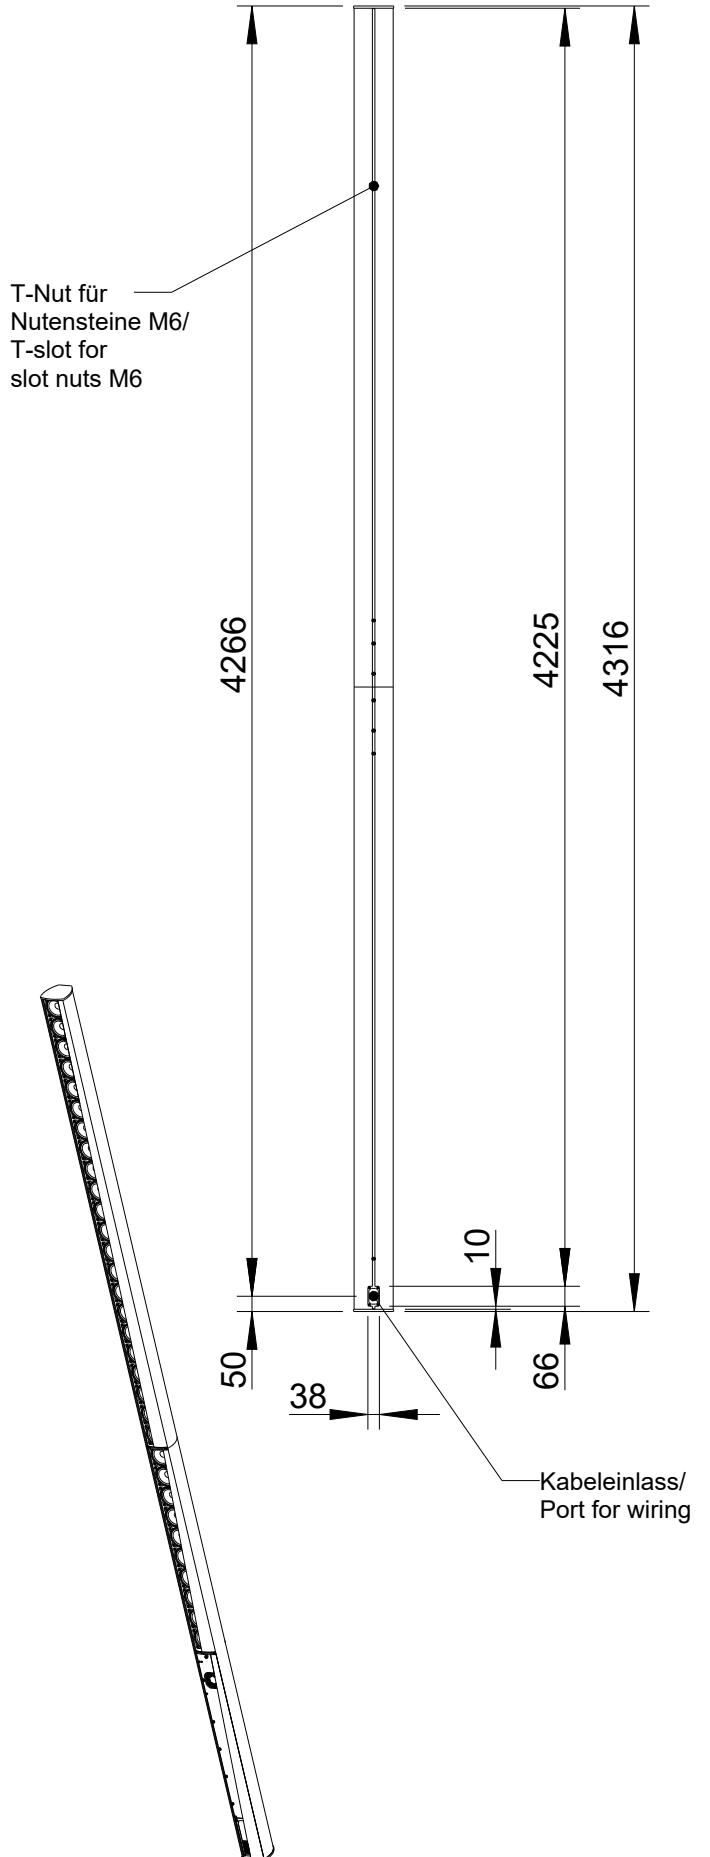

Linea Focus

DLI-430 (fixed installation)

2D drawings

Vorderansicht/
Front view

Seitenansicht/
Side view

Rückansicht/
Rear view

Draufsicht/
Top view

All data and dimensions are subject to change