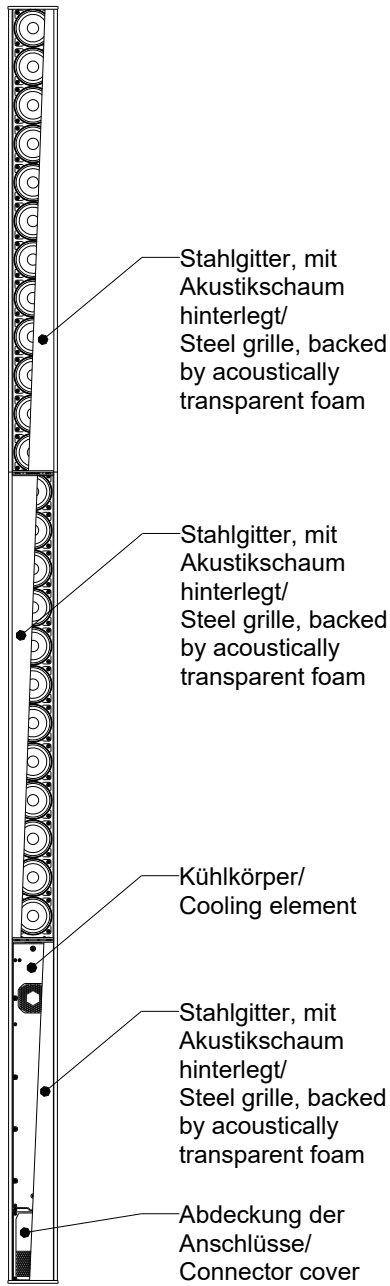

Linea Focus

DLI-330 (fixed installation)

2D drawings

Vorderansicht/
Front view

Seitenansicht/
Side view

Rückansicht/
Rear view

Draufsicht/
Top view

All data and dimensions are subject to change