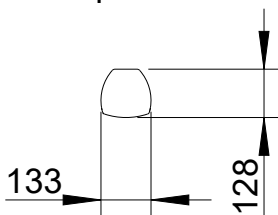

Linea Focus

DLI-330 (fixed installation)

2D drawings

Vorderansicht/
Front view

Seitenansicht/
Side view

Rückansicht/
Rear view

Draufsicht/
Top view

All data and dimensions are subject to change