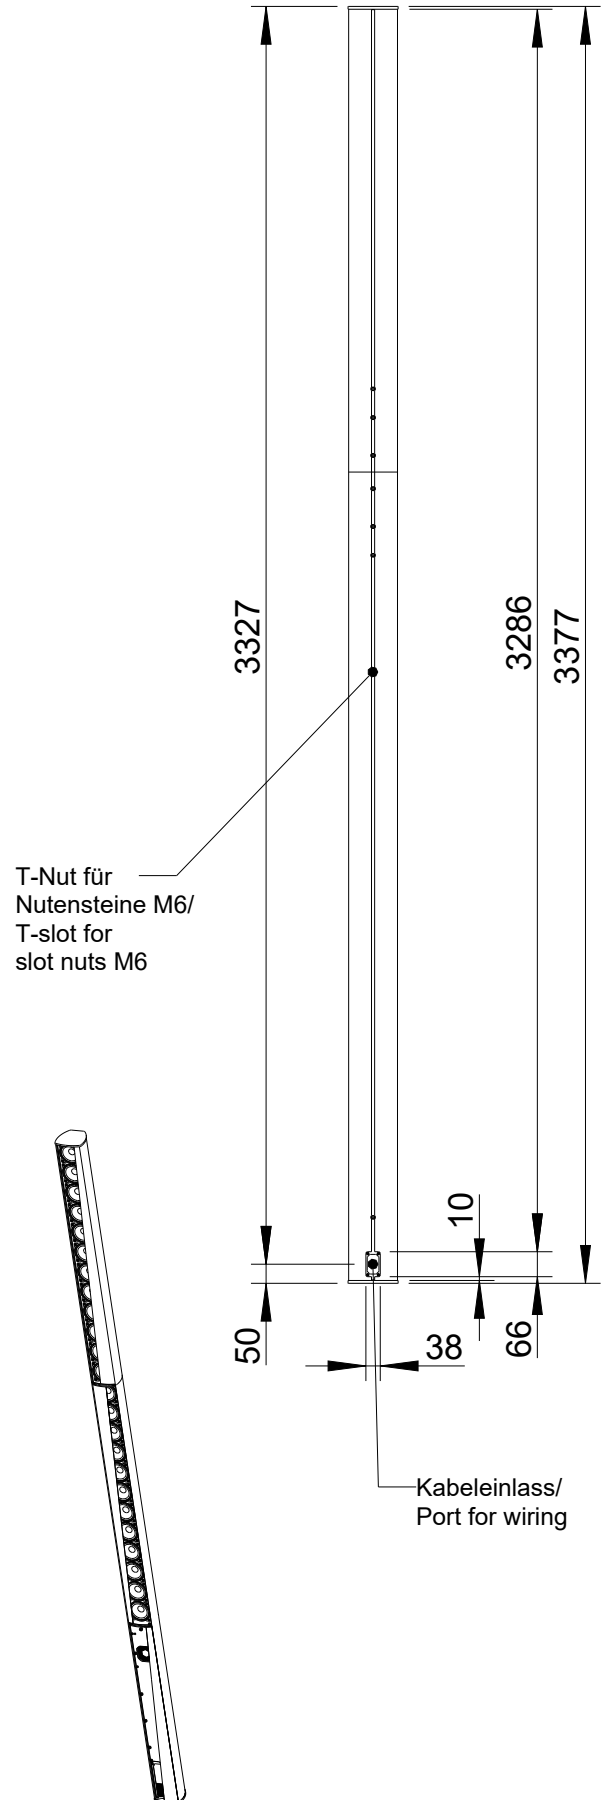

Linea Focus

DLI-330 (fixed installation)

2D drawings

Vorderansicht/
Front view

Seitenansicht/
Side view

Rückansicht/
Rear view

Draufsicht/
Top view

All data and dimensions are subject to change