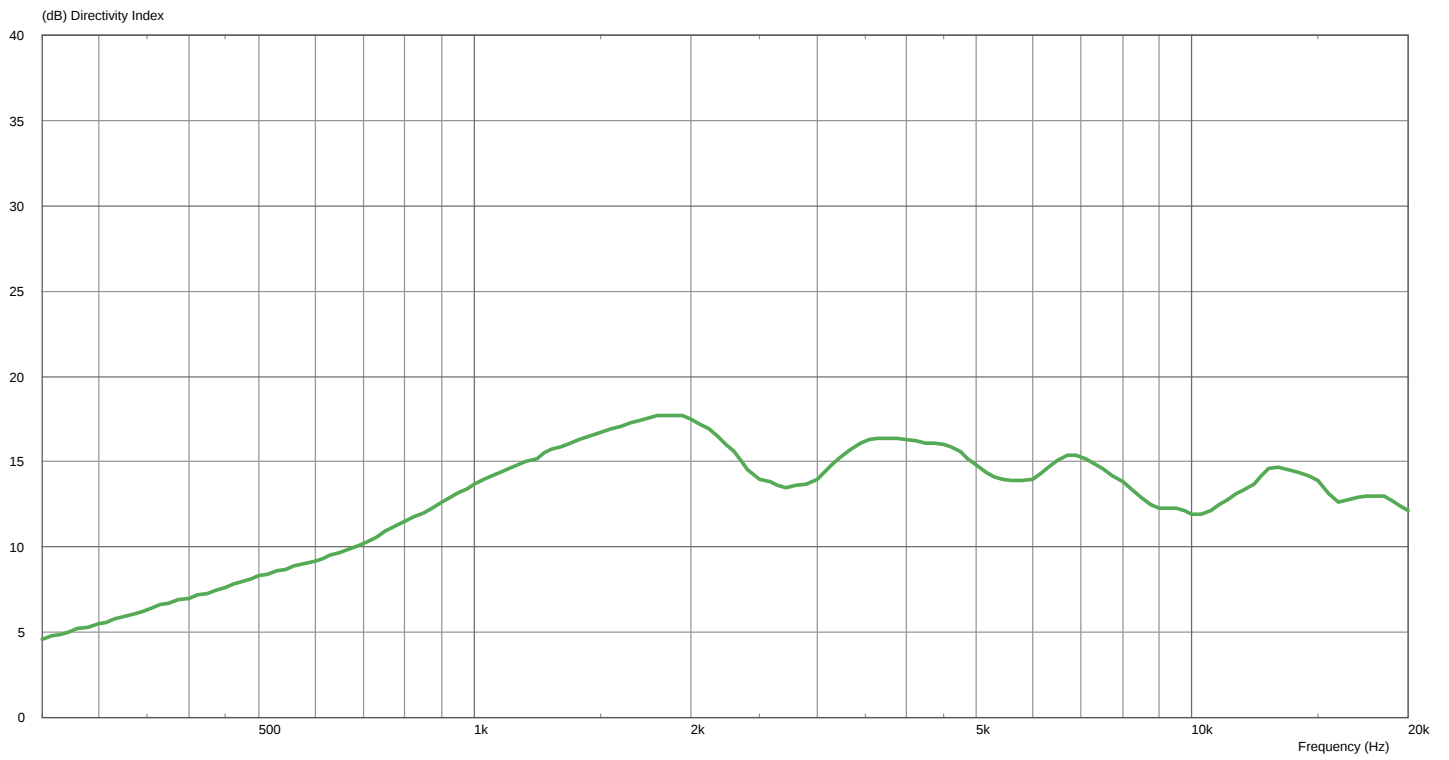

Linea

LX-600

Measurement charts

frequency response

impedance

directivity index

horizontal coverage

vertical coverage