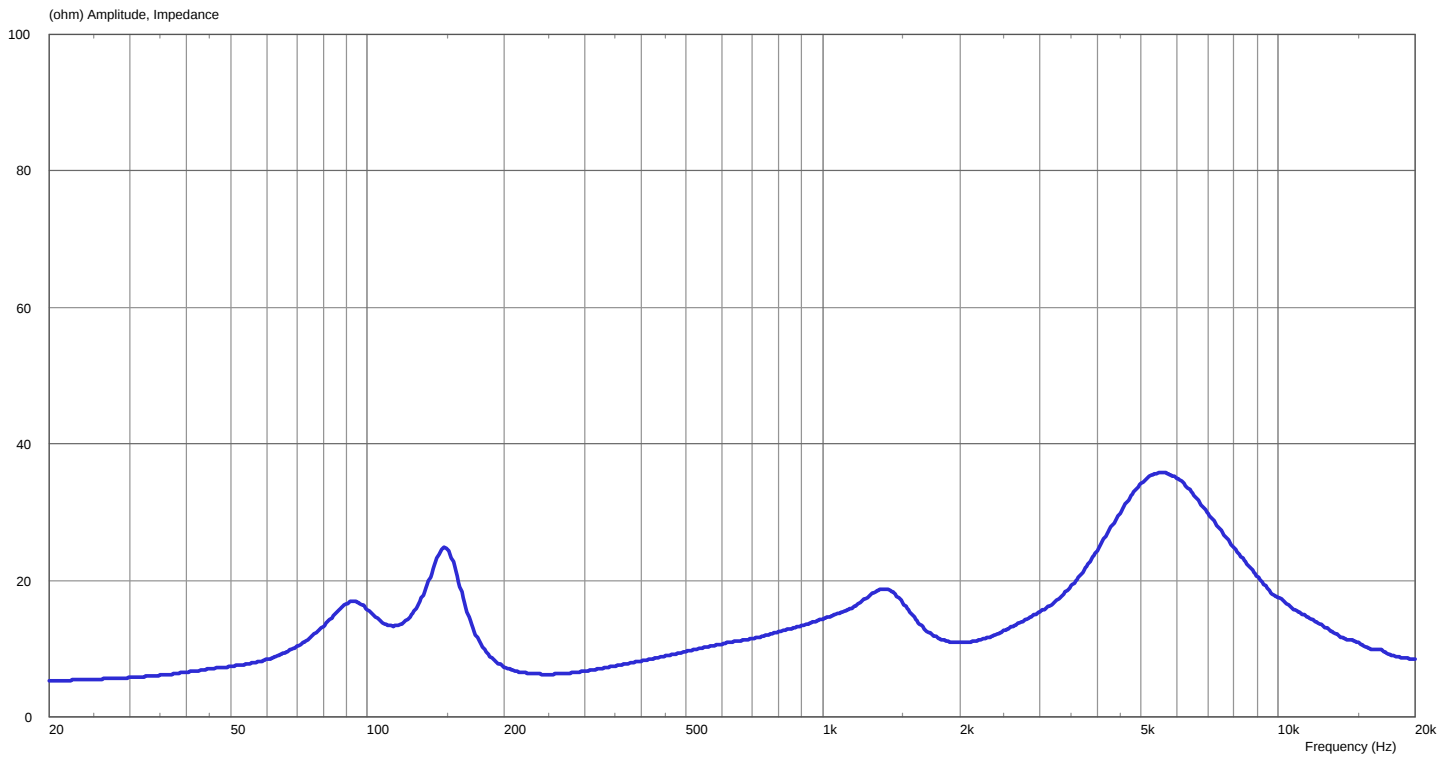

Linea

LX-600

Measurement charts

frequency response

impedance

directivity index

horizontal coverage

vertical coverage