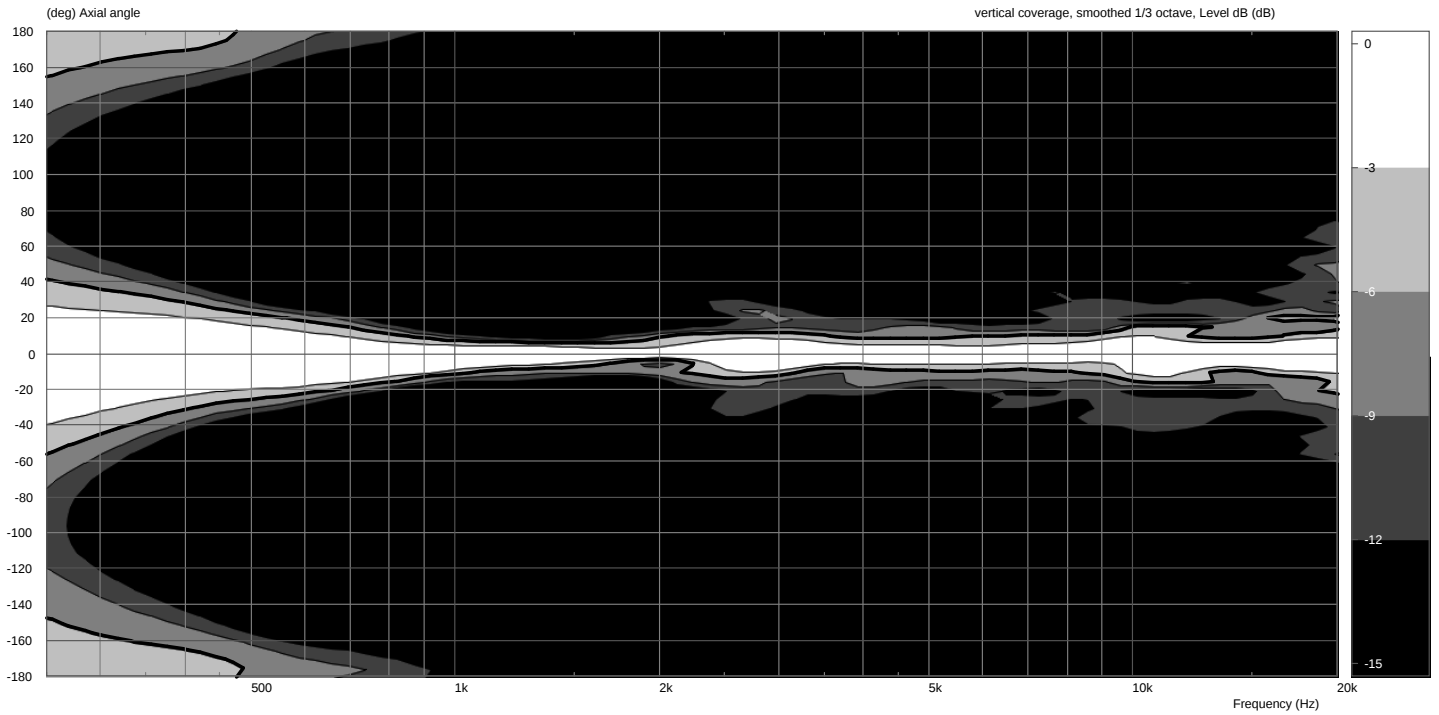

Linea

LX-600

Measurement charts

frequency response

impedance

directivity index

horizontal coverage

vertical coverage