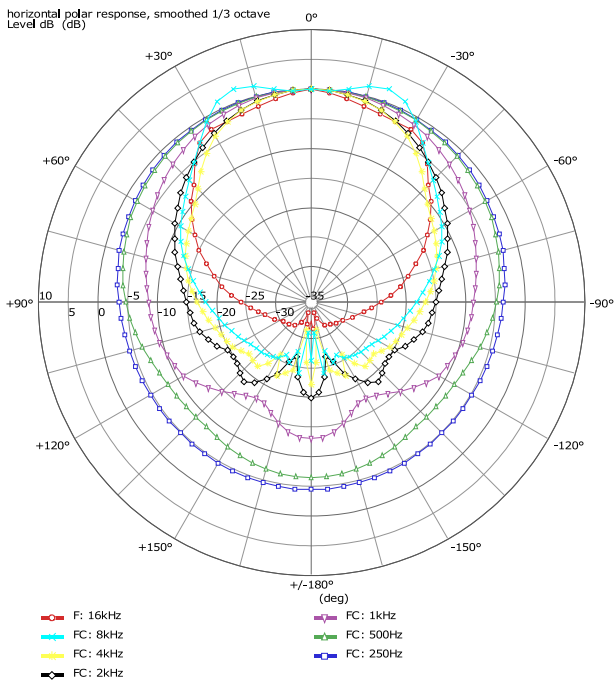

Linea

LX-600

Measurement charts

frequency response

impedance

directivity index

horizontal coverage

vertical coverage

polar pattern

Abbildung 2: LX-600 Horizontal polar response

Abbildung 1: LX-600 Vertical polar response

Fohhn Audio AG
Großer Forst 15
72622 Nuertingen
Germany

Phone +49 7022 93323-0
Fax +49 7022 93324-0
www.fohhn.com
info@fohhn.com