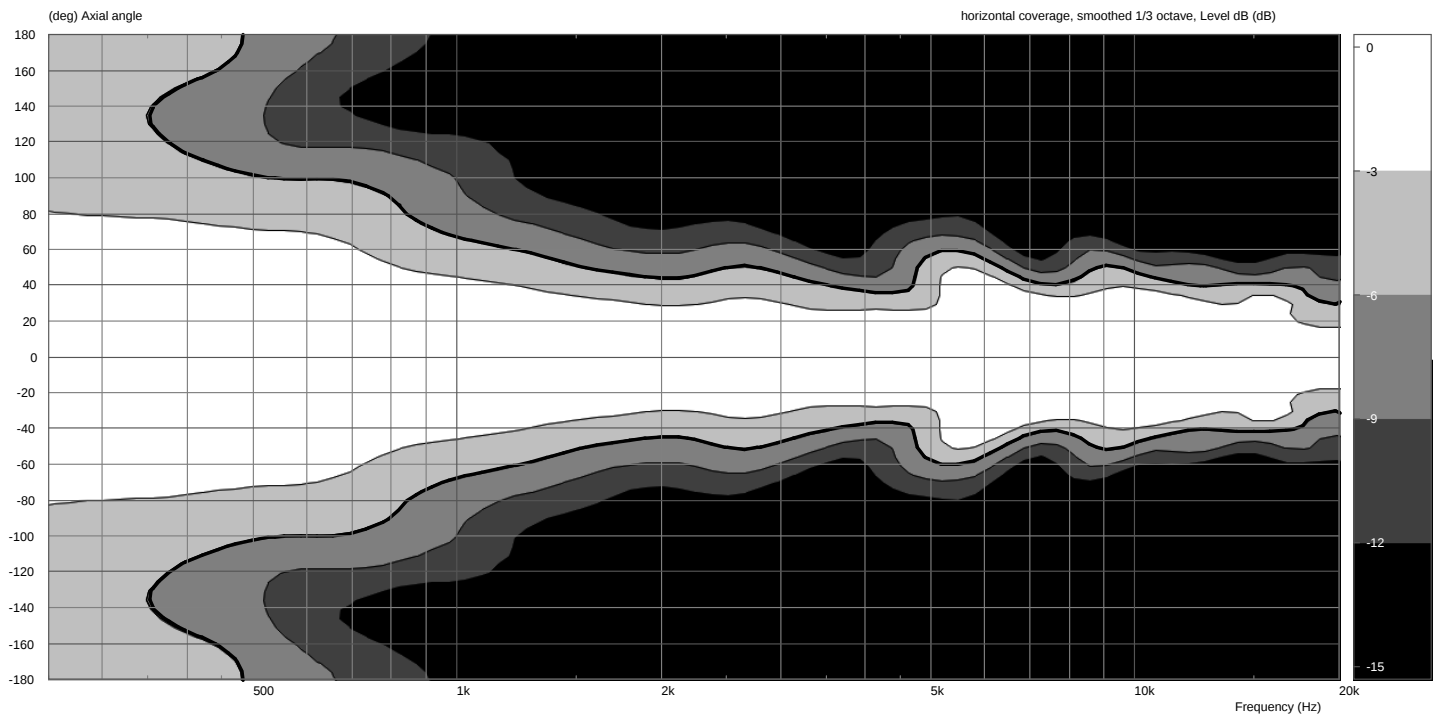

Linea

LX-600

Measurement charts

frequency response

impedance

directivity index

horizontal coverage

vertical coverage