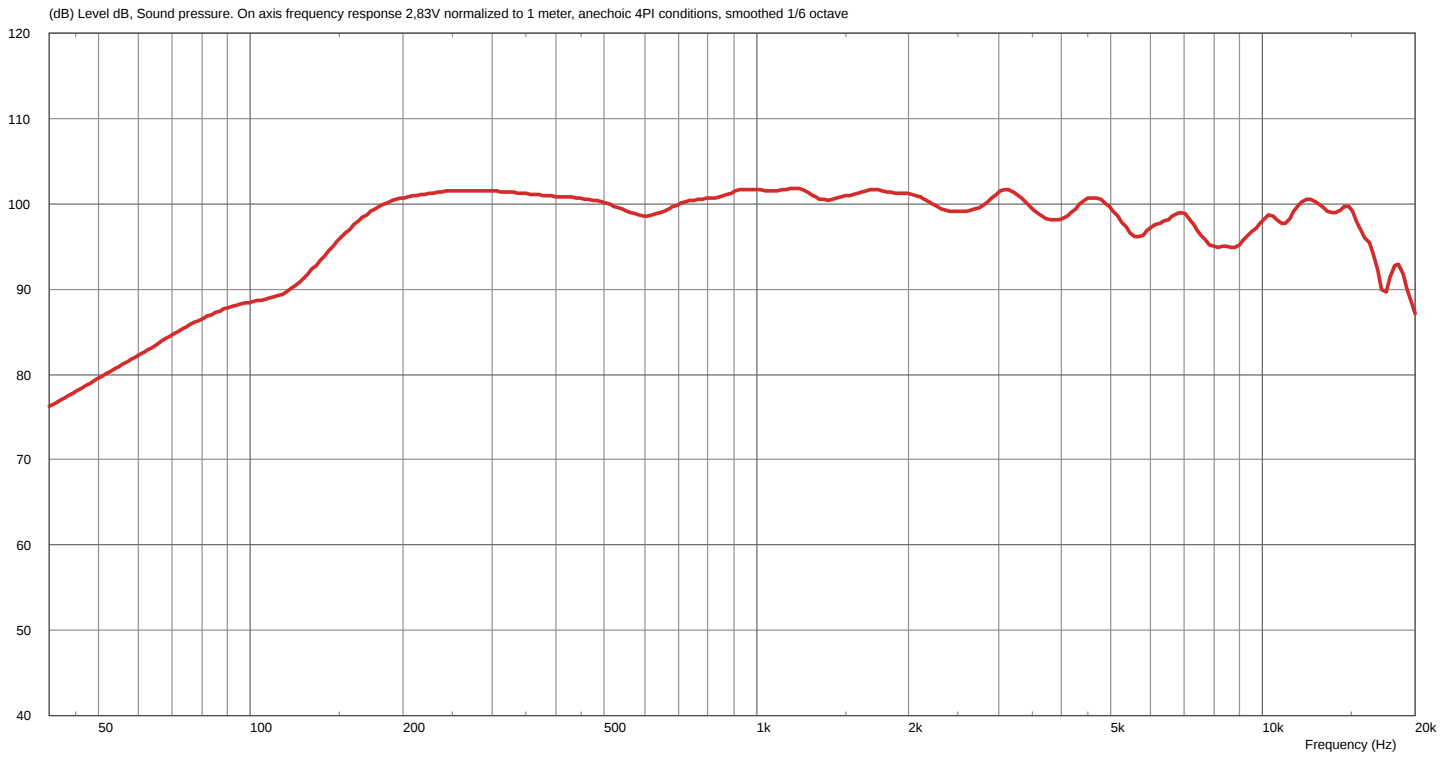

Linea

LX-600

Measurement charts

frequency response

impedance

directivity index

horizontal coverage

vertical coverage