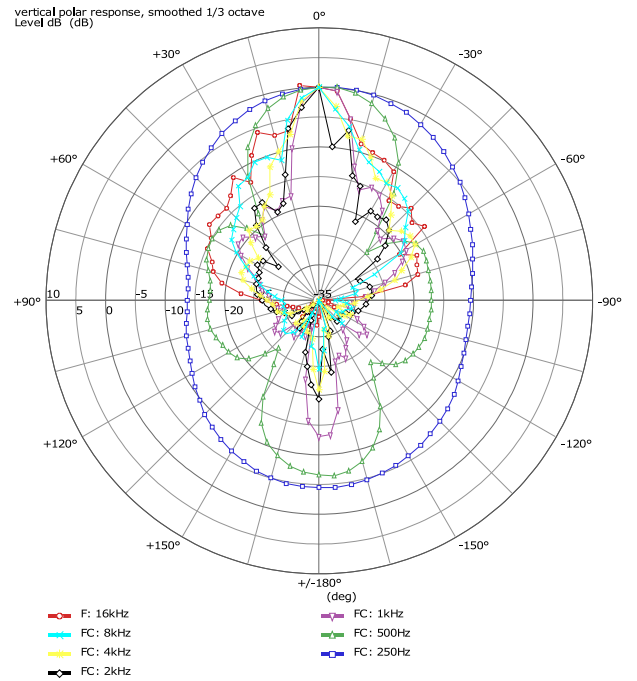

Linea

LX-600

Measurement charts

frequency response

impedance

directivity index

horizontal coverage

vertical coverage

polar pattern

Abbildung 2: LX-600 Horizontal polar response

Abbildung 1: LX-600 Vertical polar response

Fohhn Audio AG
Großer Forst 15
72622 Nuertingen
Germany

Phone +49 7022 93323-0
Fax +49 7022 93324-0
www.fohhn.com
info@fohhn.com