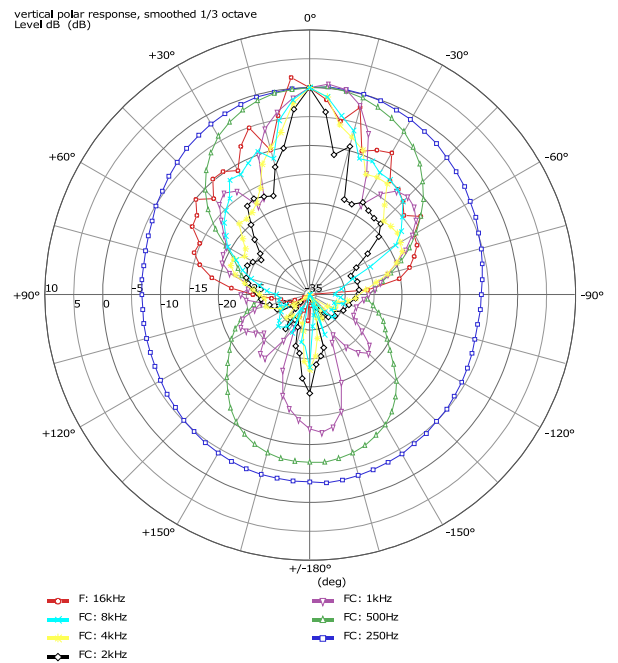

Linea

LX-501

Measurement charts

frequency response

impedance

directivity index

horizontal coverage

vertical coverage

polar pattern

Abbildung 1: LX-500 Horizontal polar response

Abbildung 2: LX-500 Vertical polar response

Fohhn Audio AG
Großer Forst 15
72622 Nuertingen
Germany

Phone +49 7022 93323-0
Fax +49 7022 93324-0
www.fohhn.com
info@fohhn.com