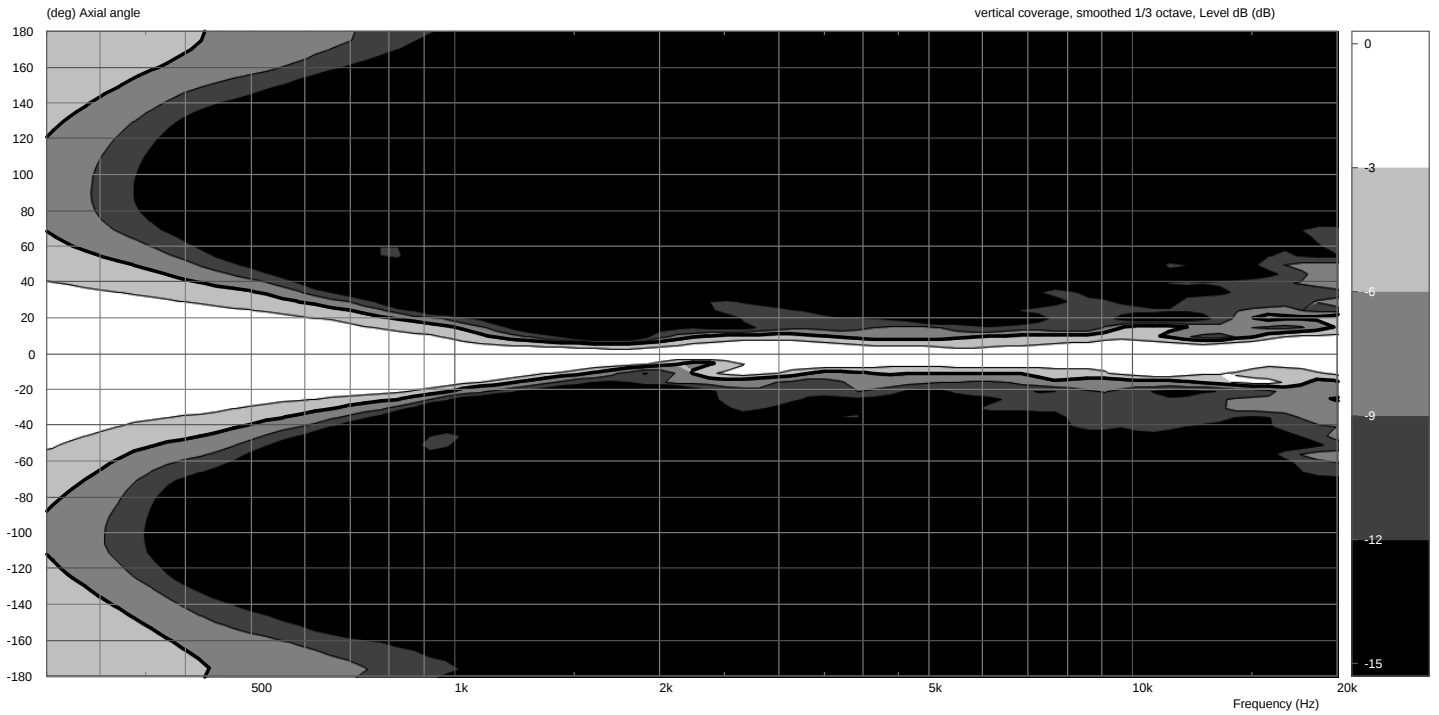

Linea

LX-501

Measurement charts

frequency response

impedance

directivity index

horizontal coverage

vertical coverage