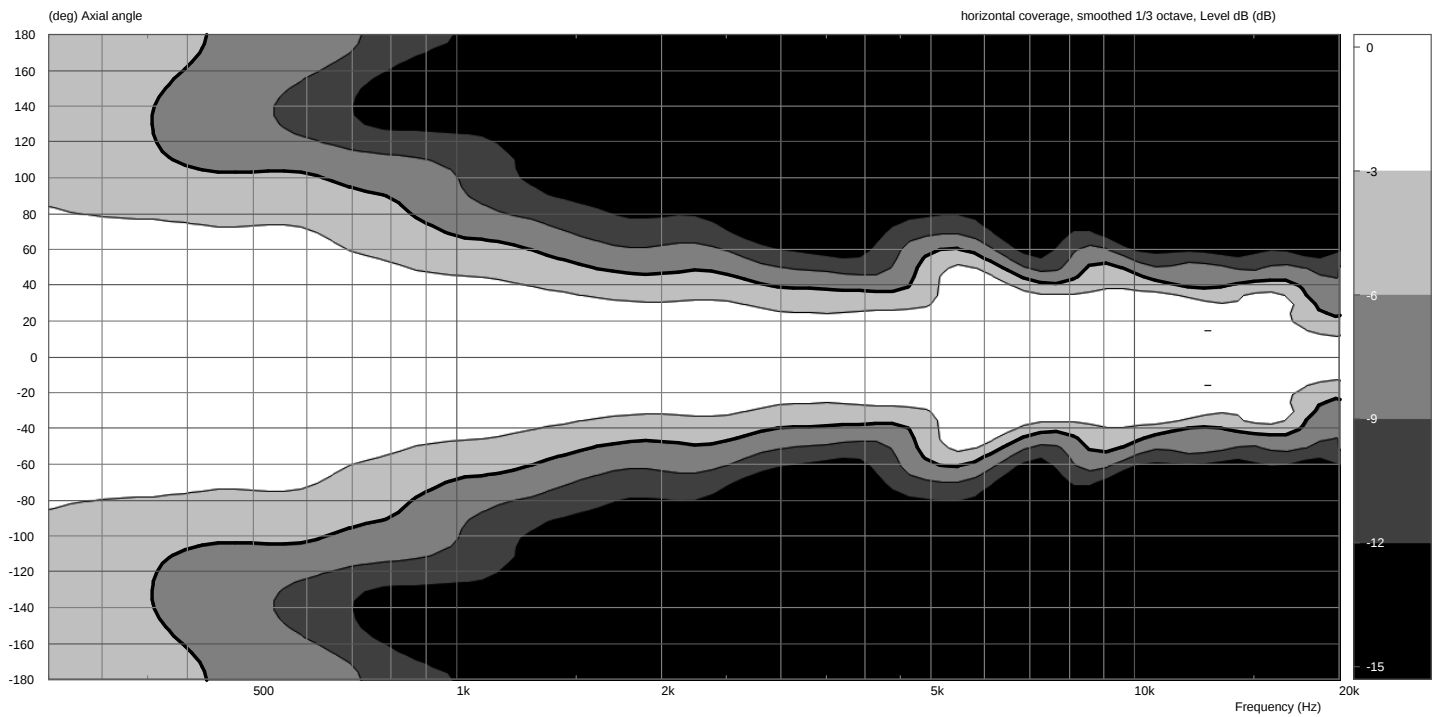

Linea

LX-501

Measurement charts

frequency response

impedance

directivity index

horizontal coverage

vertical coverage

polar pattern

Abbildung 1: LX-500 Horizontal polar response

Abbildung 2: LX-500 Vertical polar response

Fohhn Audio AG
Großer Forst 15
72622 Nuertingen
Germany

Phone +49 7022 93323-0
Fax +49 7022 93324-0
www.fohhn.com
info@fohhn.com