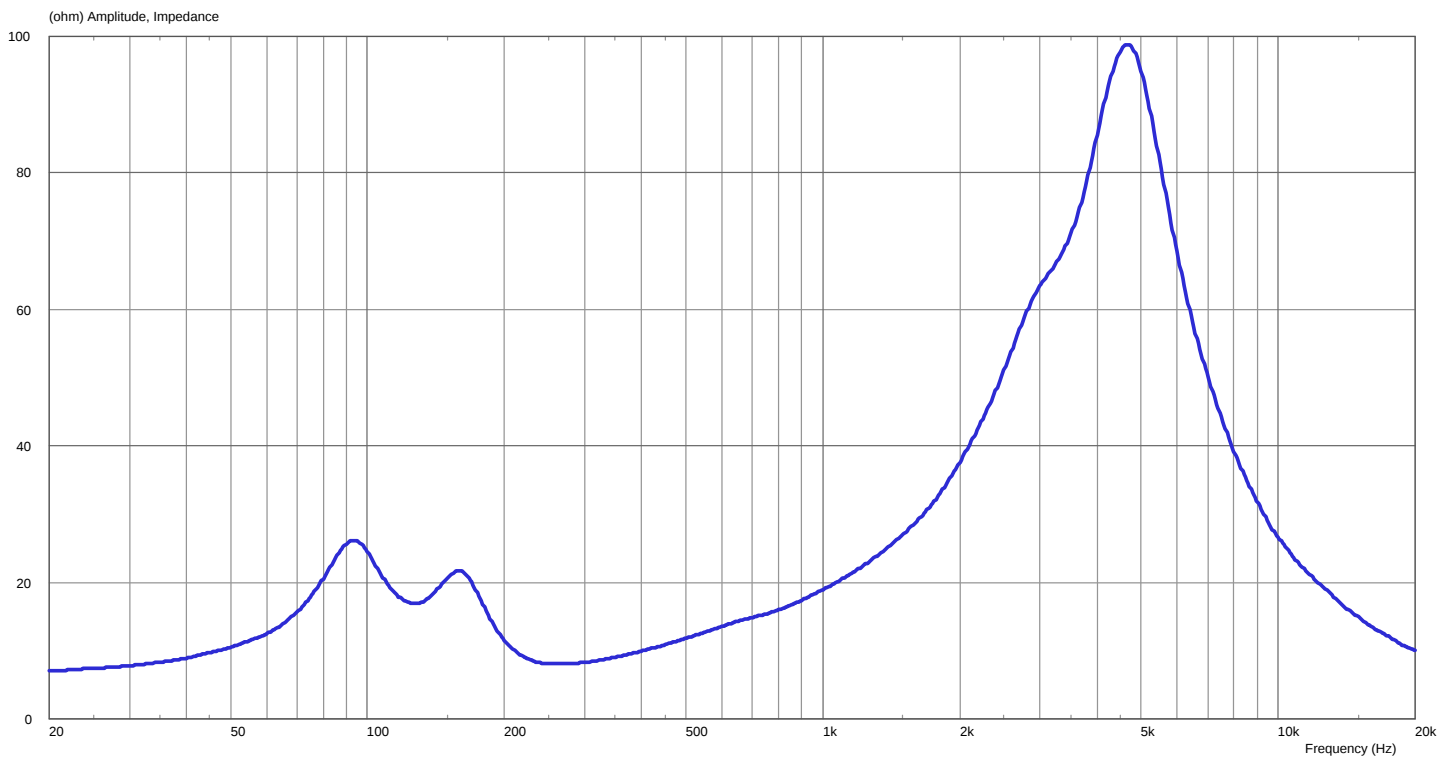

Linea

LX-501

Measurement charts

frequency response

impedance

directivity index

horizontal coverage

vertical coverage