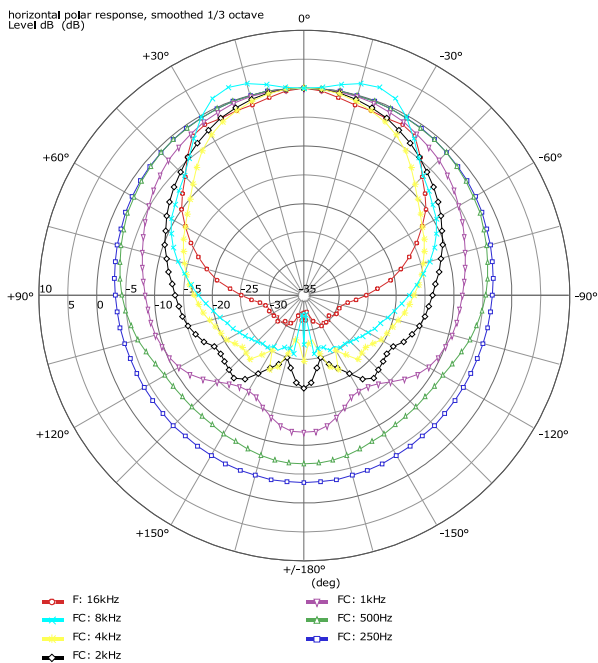

Linea

LX-501

Measurement charts

frequency response

impedance

directivity index

horizontal coverage

vertical coverage

polar pattern

Abbildung 1: LX-500 Horizontal polar response

Abbildung 2: LX-500 Vertical polar response

Fohhn Audio AG
Großer Forst 15
72622 Nuertingen
Germany

Phone +49 7022 93323-0
Fax +49 7022 93324-0
www.fohhn.com
info@fohhn.com