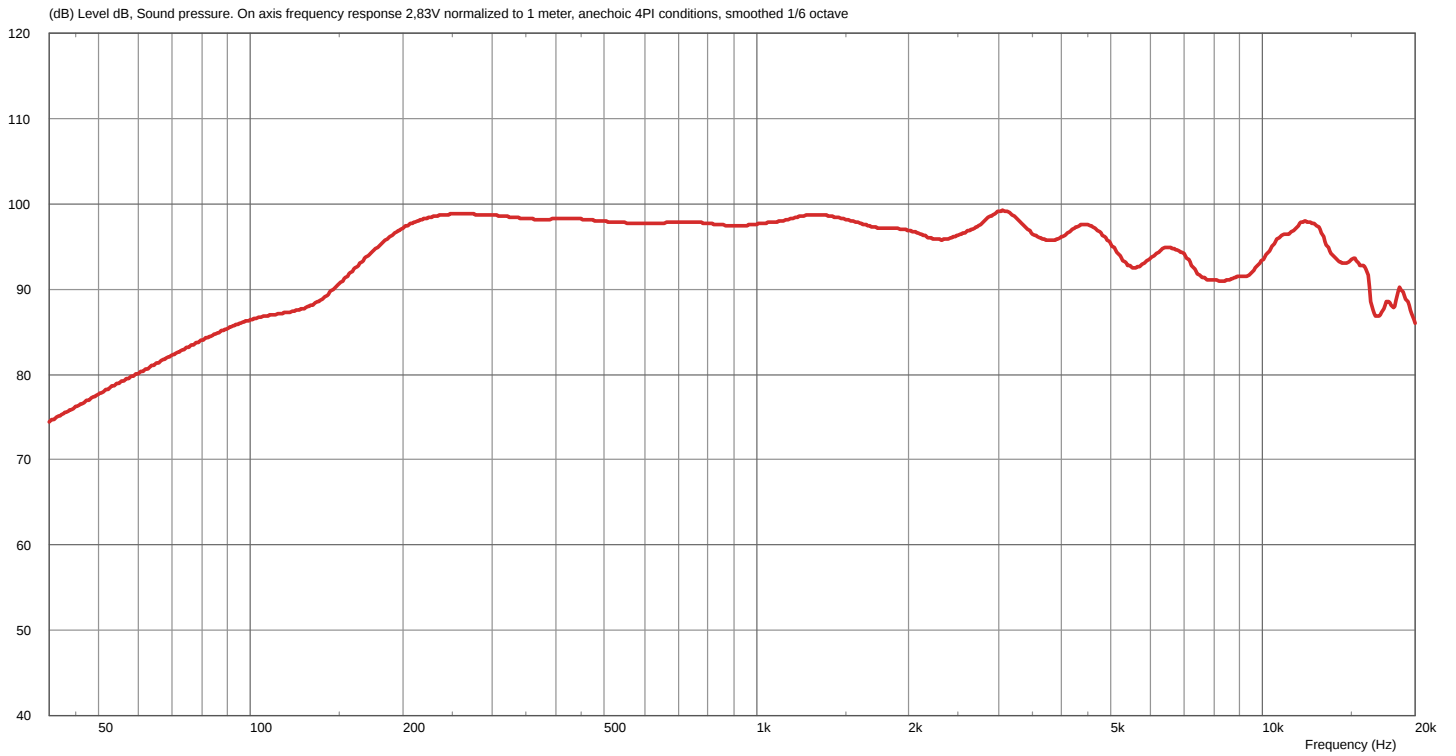

Linea

LX-501

Measurement charts

frequency response

impedance

directivity index

horizontal coverage

vertical coverage

polar pattern

Abbildung 1: LX-500 Horizontal polar response

Abbildung 2: LX-500 Vertical polar response

Fohhn Audio AG
Großer Forst 15
72622 Nuertingen
Germany

Phone +49 7022 93323-0
Fax +49 7022 93324-0
www.fohhn.com
info@fohhn.com