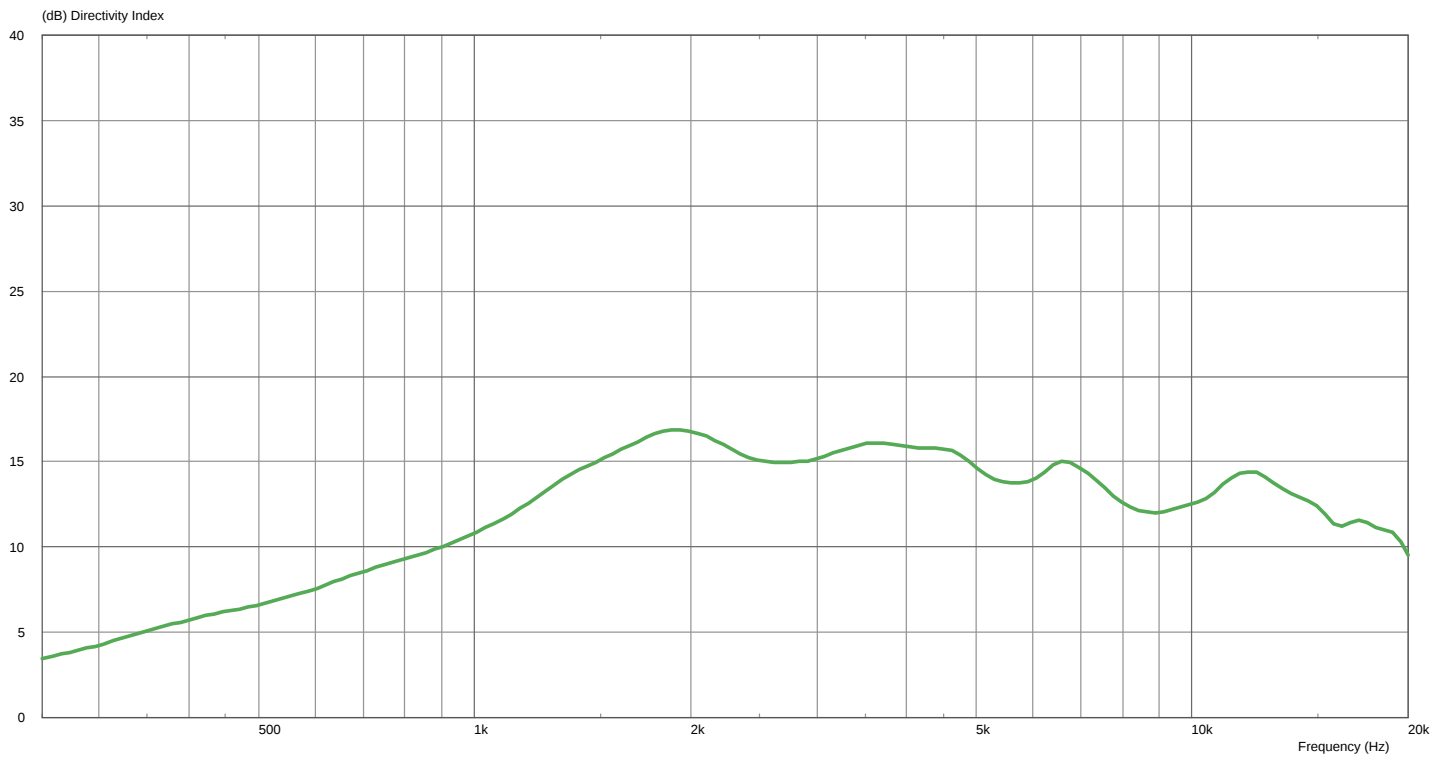

Linea

LX-501

Measurement charts

frequency response

impedance

directivity index

horizontal coverage

vertical coverage

polar pattern

Abbildung 1: LX-500 Horizontal polar response

Abbildung 2: LX-500 Vertical polar response

Fohhn Audio AG
Großer Forst 15
72622 Nuertingen
Germany

Phone +49 7022 93323-0
Fax +49 7022 93324-0
www.fohhn.com
info@fohhn.com