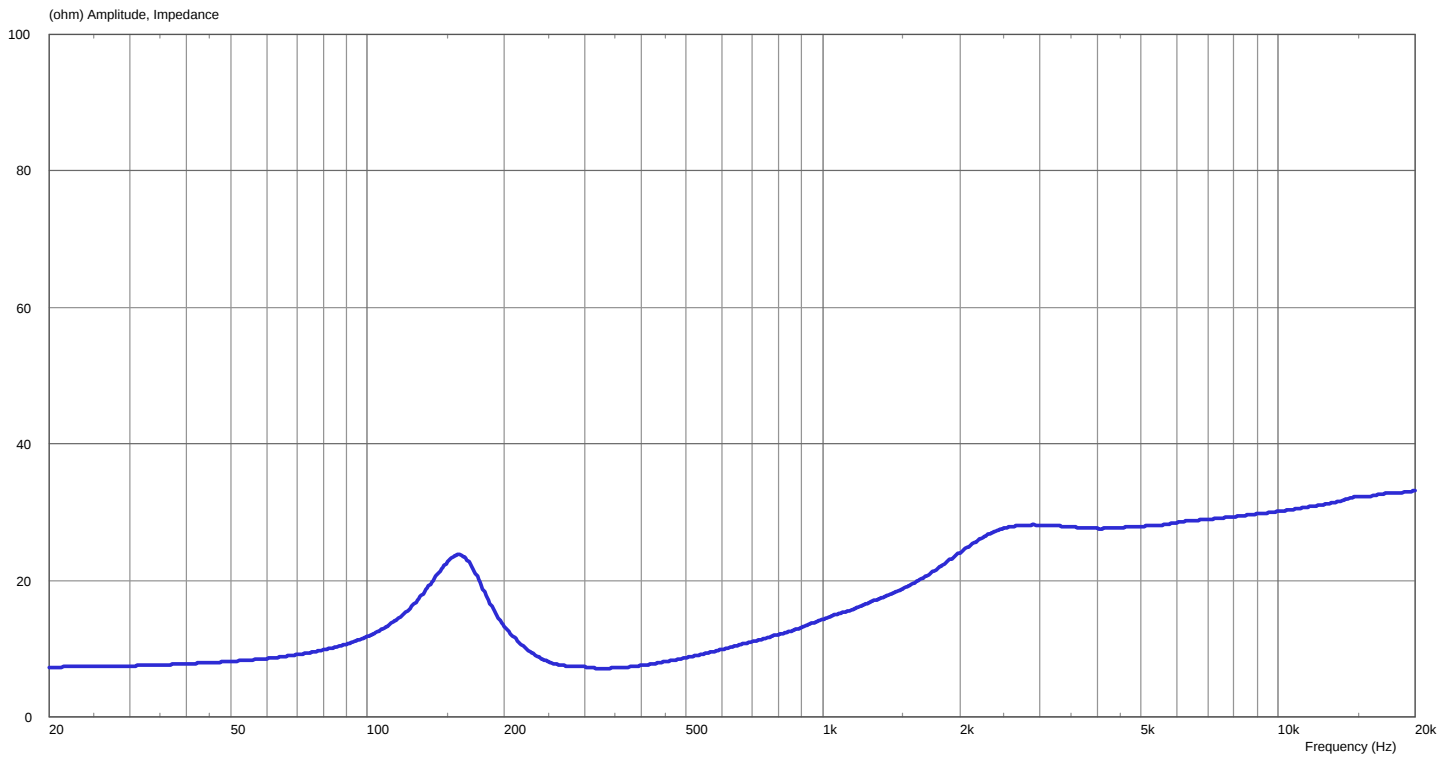

Linea

LX-100

Measurement charts

frequency response

impedance

directivity index

horizontal coverage

vertical coverage

polar pattern

Abbildung 1: LX-100 Horizontal polar response

Abbildung 2: LX-100 Vertical polar response

Fohhn Audio AG
Großer Forst 15
72622 Nuertingen
Germany

Phone +49 7022 93323-0
Fax +49 7022 93324-0
www.fohhn.com
info@fohhn.com