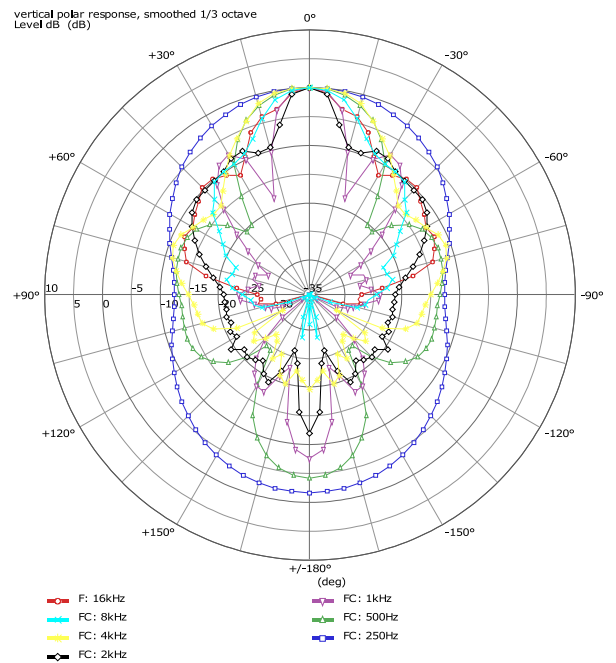

Linea

LX-100

Measurement charts

frequency response

impedance

directivity index

horizontal coverage

vertical coverage

polar pattern

Abbildung 1: LX-100 Horizontal polar response

Abbildung 2: LX-100 Vertical polar response

Fohhn Audio AG
Großer Forst 15
72622 Nuertingen
Germany

Phone +49 7022 93323-0
Fax +49 7022 93324-0
www.fohhn.com
info@fohhn.com