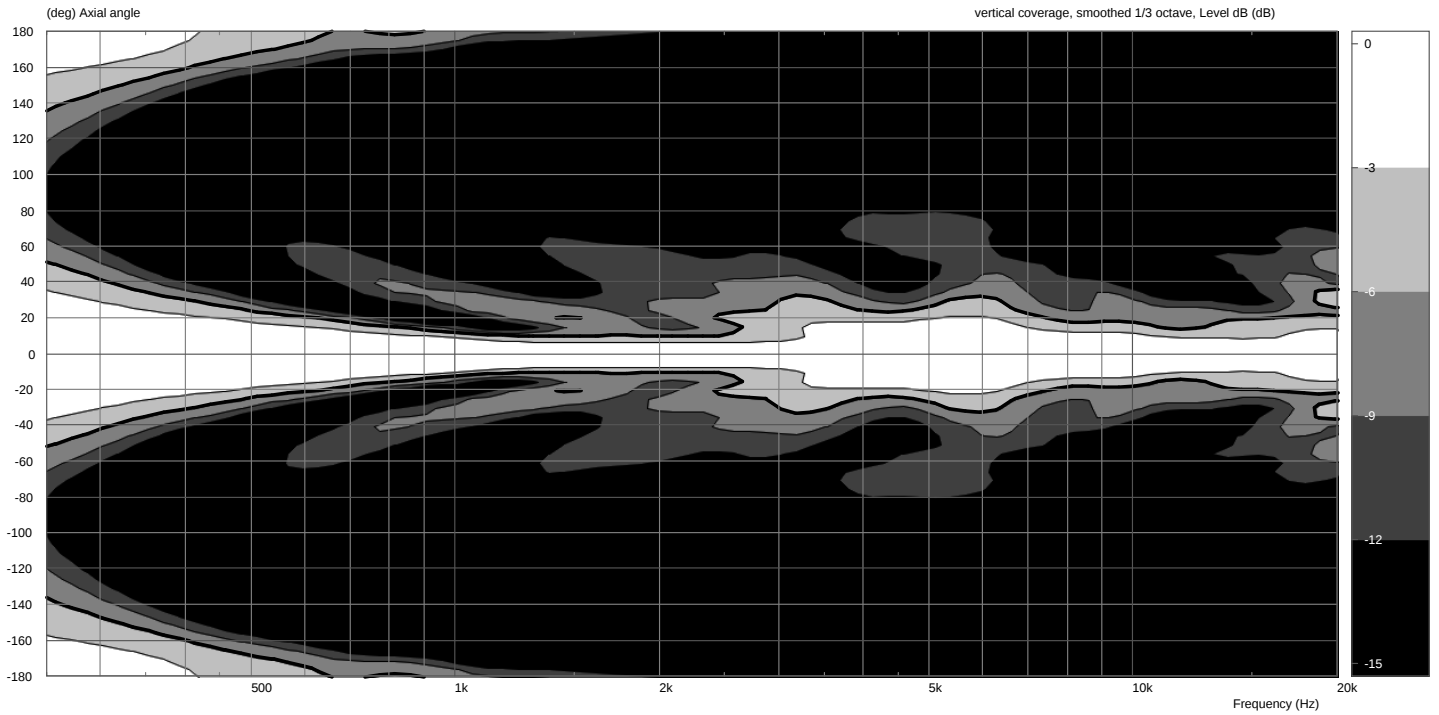

Linea

LX-100

Measurement charts

frequency response

impedance

directivity index

horizontal coverage

vertical coverage