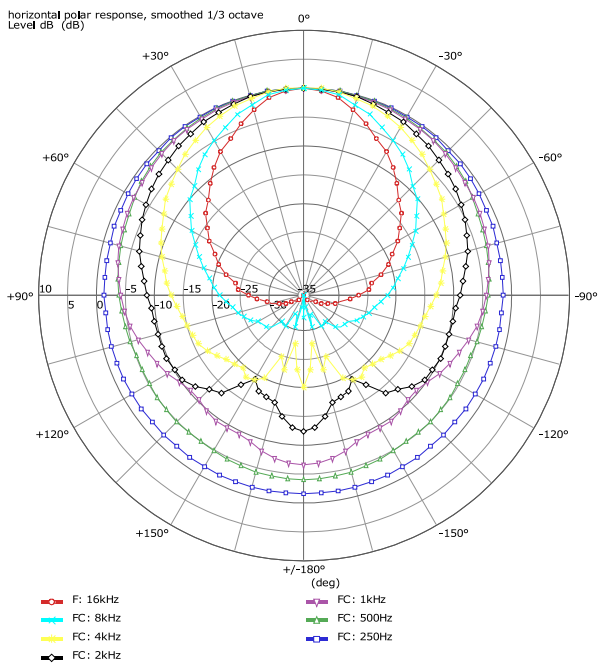

Linea

LX-100

Measurement charts

frequency response

impedance

directivity index

horizontal coverage

vertical coverage

polar pattern

Abbildung 1: LX-100 Horizontal polar response

Abbildung 2: LX-100 Vertical polar response

Fohhn Audio AG
Großer Forst 15
72622 Nuertingen
Germany

Phone +49 7022 93323-0
Fax +49 7022 93324-0
www.fohhn.com
info@fohhn.com