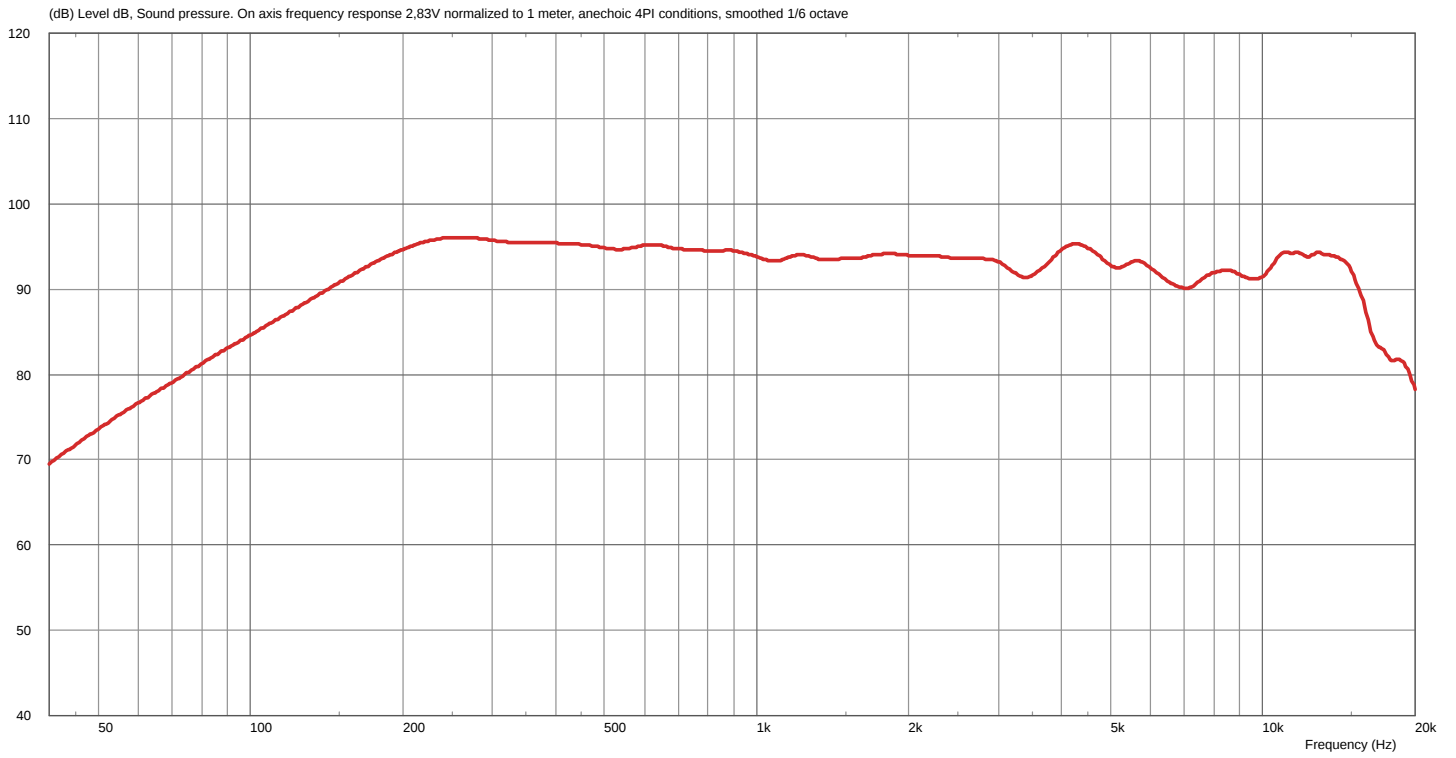

Linea

LX-100

Measurement charts

frequency response

impedance

directivity index

horizontal coverage

vertical coverage

polar pattern

Abbildung 1: LX-100 Horizontal polar response

Abbildung 2: LX-100 Vertical polar response

Fohhn Audio AG
Großer Forst 15
72622 Nuertingen
Germany

Phone +49 7022 93323-0
Fax +49 7022 93324-0
www.fohhn.com
info@fohhn.com