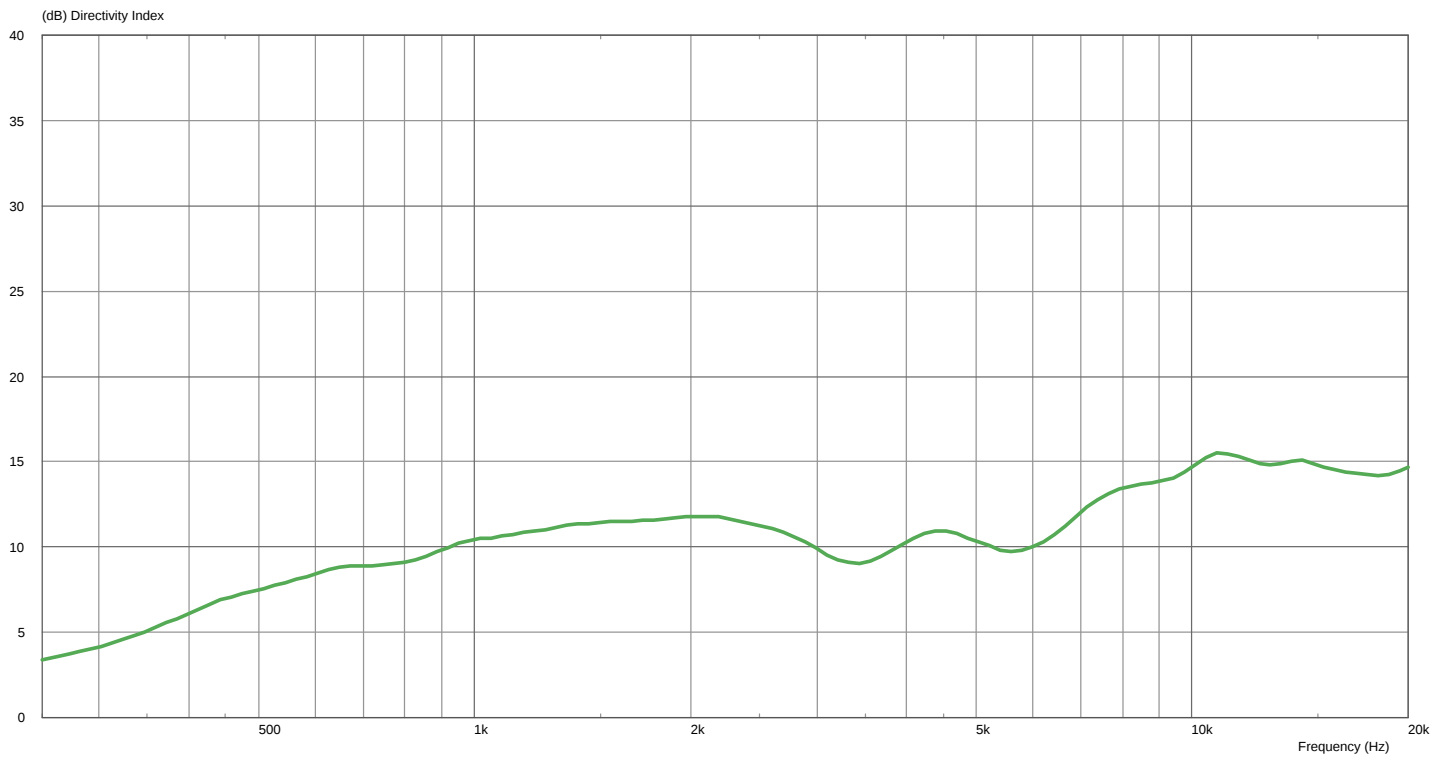

Linea

LX-100

Measurement charts

frequency response

impedance

directivity index

horizontal coverage

vertical coverage

polar pattern

Abbildung 1: LX-100 Horizontal polar response

Abbildung 2: LX-100 Vertical polar response

Fohhn Audio AG
Großer Forst 15
72622 Nuertingen
Germany

Phone +49 7022 93323-0
Fax +49 7022 93324-0
www.fohhn.com
info@fohhn.com