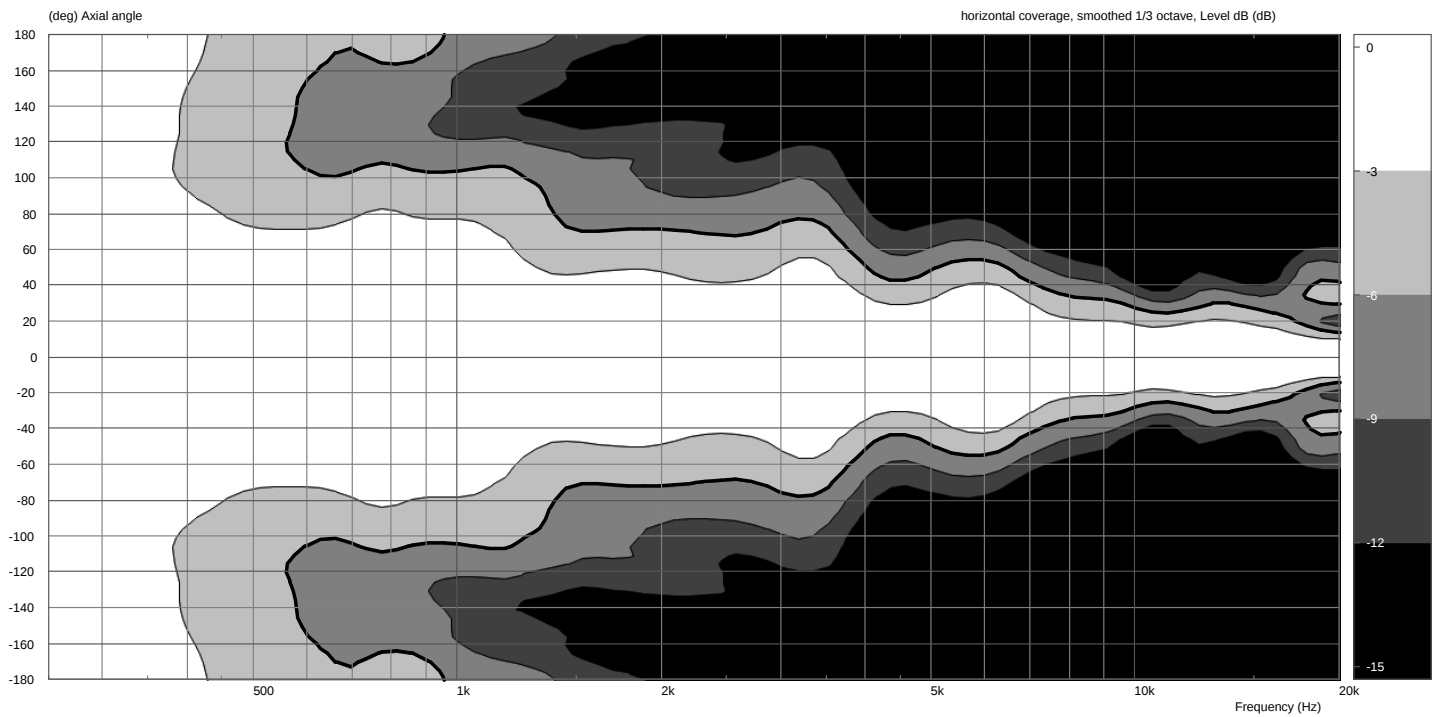

Linea

LX-100

Measurement charts

frequency response

impedance

directivity index

horizontal coverage

vertical coverage

polar pattern

Abbildung 1: LX-100 Horizontal polar response

Abbildung 2: LX-100 Vertical polar response

Fohhn Audio AG
Großer Forst 15
72622 Nuertingen
Germany

Phone +49 7022 93323-0
Fax +49 7022 93324-0
www.fohhn.com
info@fohhn.com