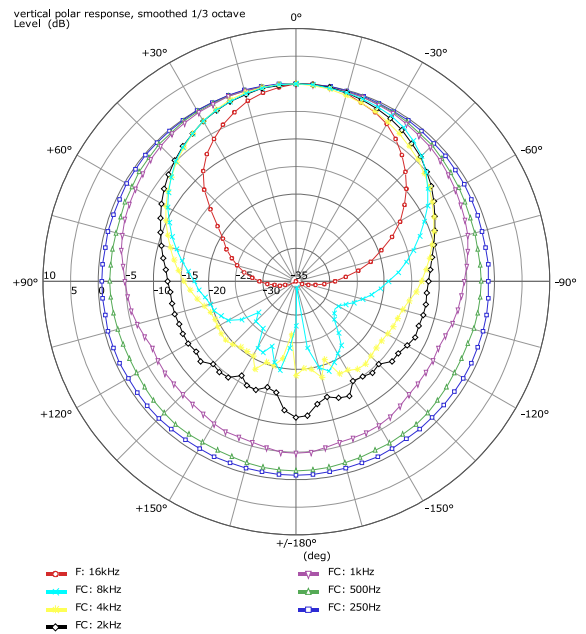

Linea

LX-11

Measurement charts

frequency response

impedance

directivity index

horizontal coverage

vertical coverage

polar pattern

Abbildung 1: LX-10 Horizontal polar response

Abbildung 2: LX-10 Vertical polar response

Fohhn Audio AG
Großer Forst 15
72622 Nuertingen
Germany

Phone +49 7022 93323-0
Fax +49 7022 93324-0
www.fohhn.com
info@fohhn.com