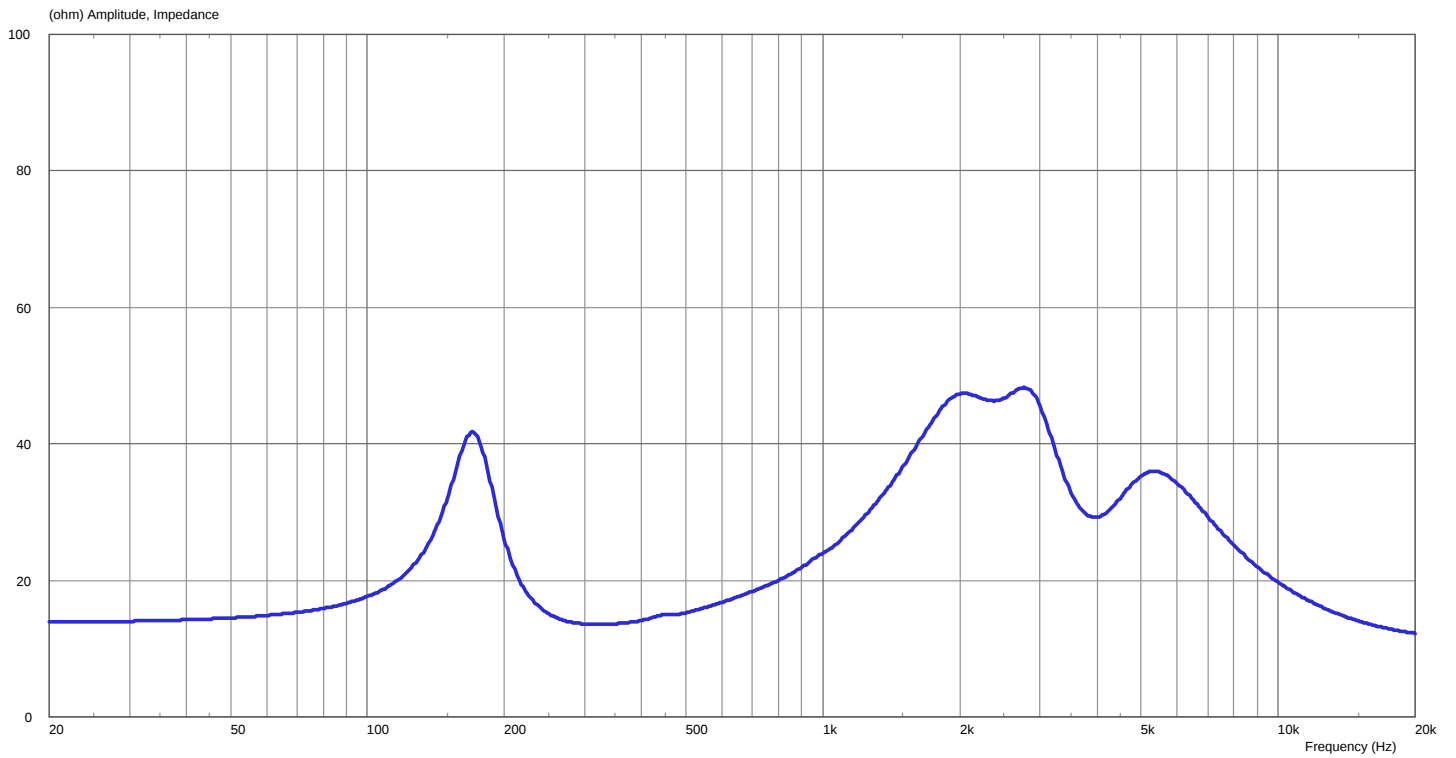

Linea

LX-11

Measurement charts

frequency response

impedance

directivity index

horizontal coverage

vertical coverage

polar pattern

Abbildung 1: LX-10 Horizontal polar response

Abbildung 2: LX-10 Vertical polar response

Fohhn Audio AG
Großer Forst 15
72622 Nuertingen
Germany

Phone +49 7022 93323-0
Fax +49 7022 93324-0
www.fohhn.com
info@fohhn.com