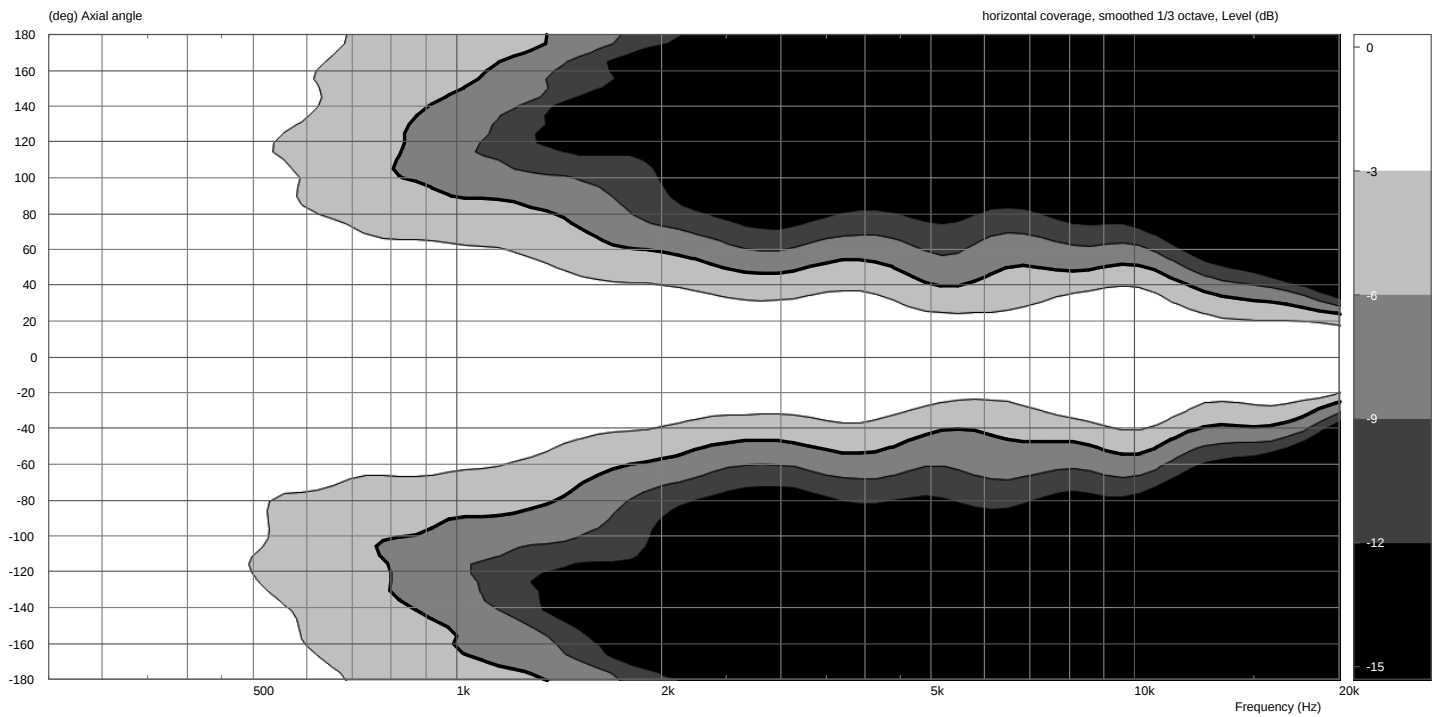

Linea

LX-11

Measurement charts

frequency response

impedance

directivity index

horizontal coverage

vertical coverage