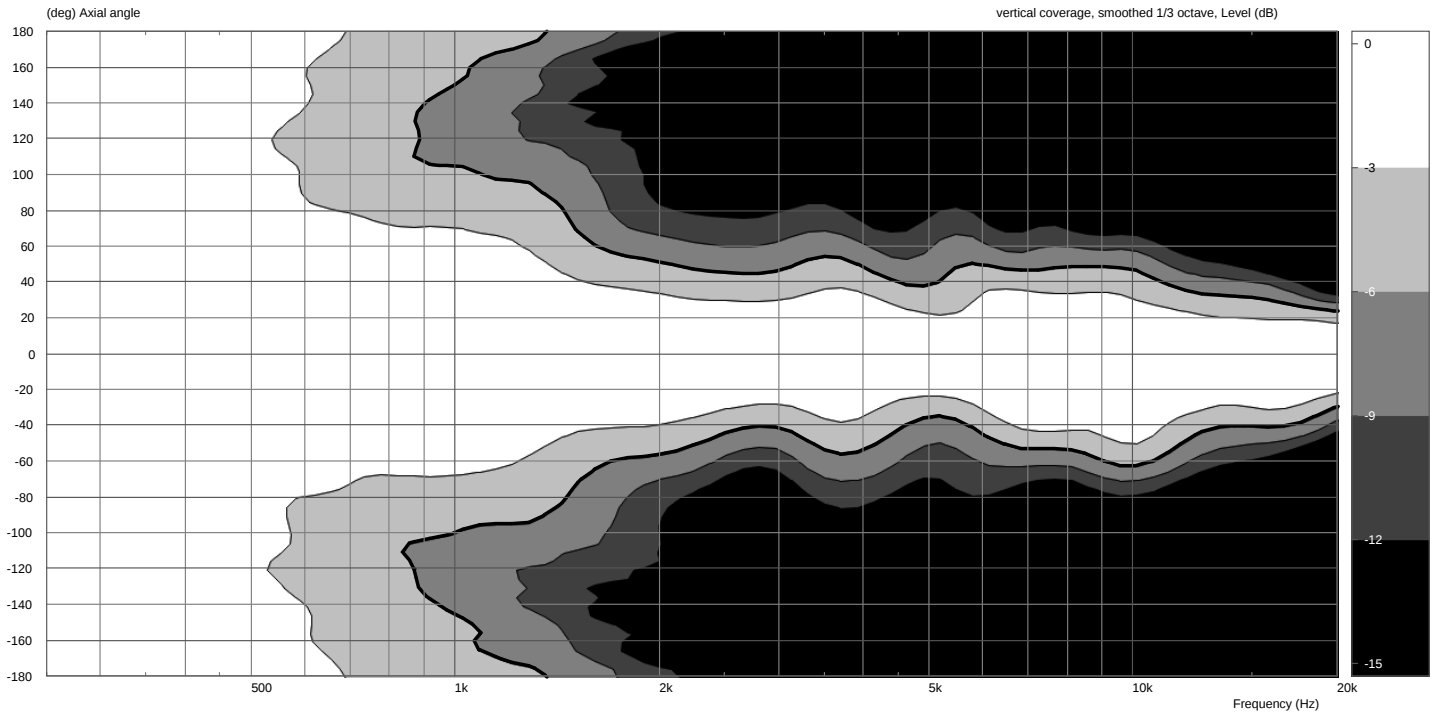

Linea

LX-11

Measurement charts

frequency response

impedance

directivity index

horizontal coverage

vertical coverage