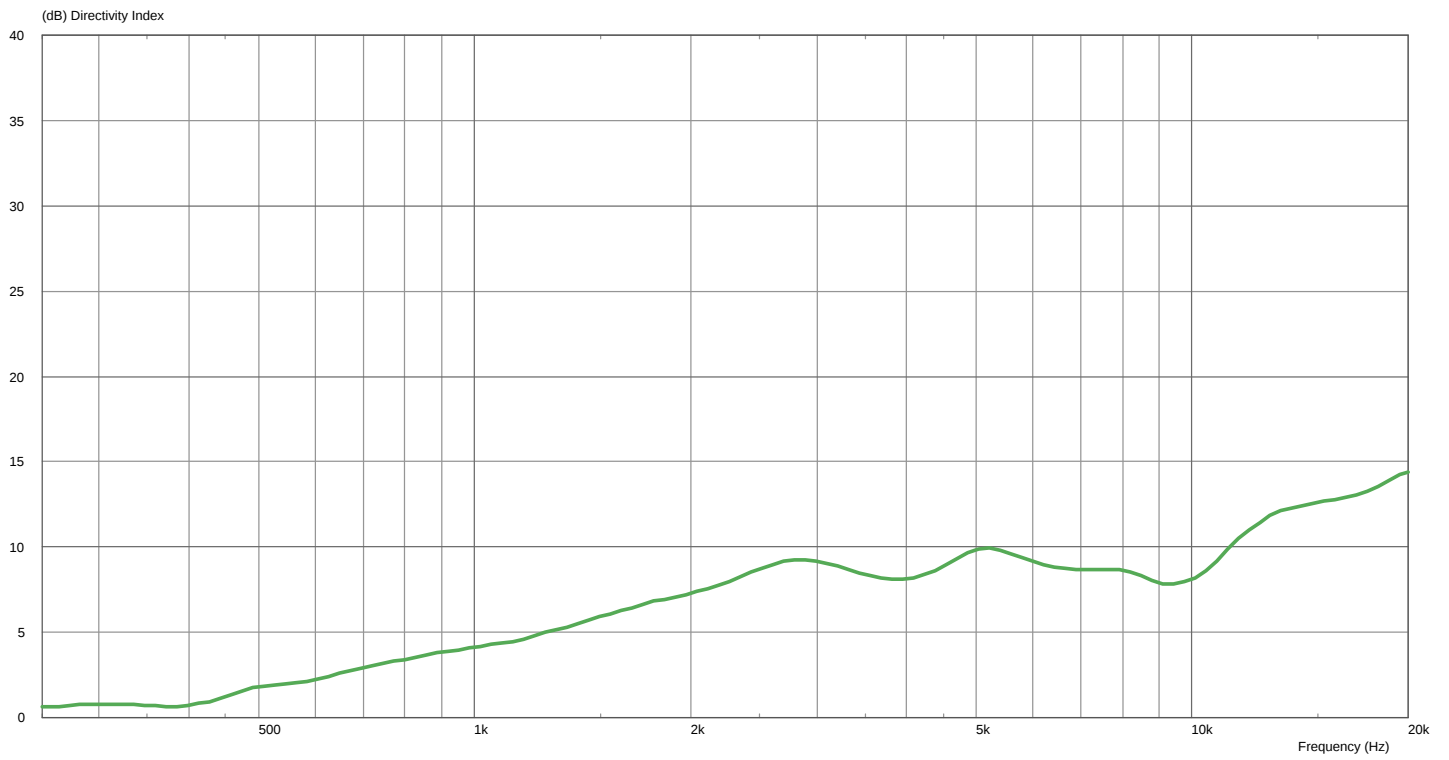

Linea

LX-11

Measurement charts

frequency response

impedance

directivity index

horizontal coverage

vertical coverage

polar pattern

Abbildung 1: LX-10 Horizontal polar response

Abbildung 2: LX-10 Vertical polar response

Fohhn Audio AG
Großer Forst 15
72622 Nuertingen
Germany

Phone +49 7022 93323-0
Fax +49 7022 93324-0
www.fohhn.com
info@fohhn.com