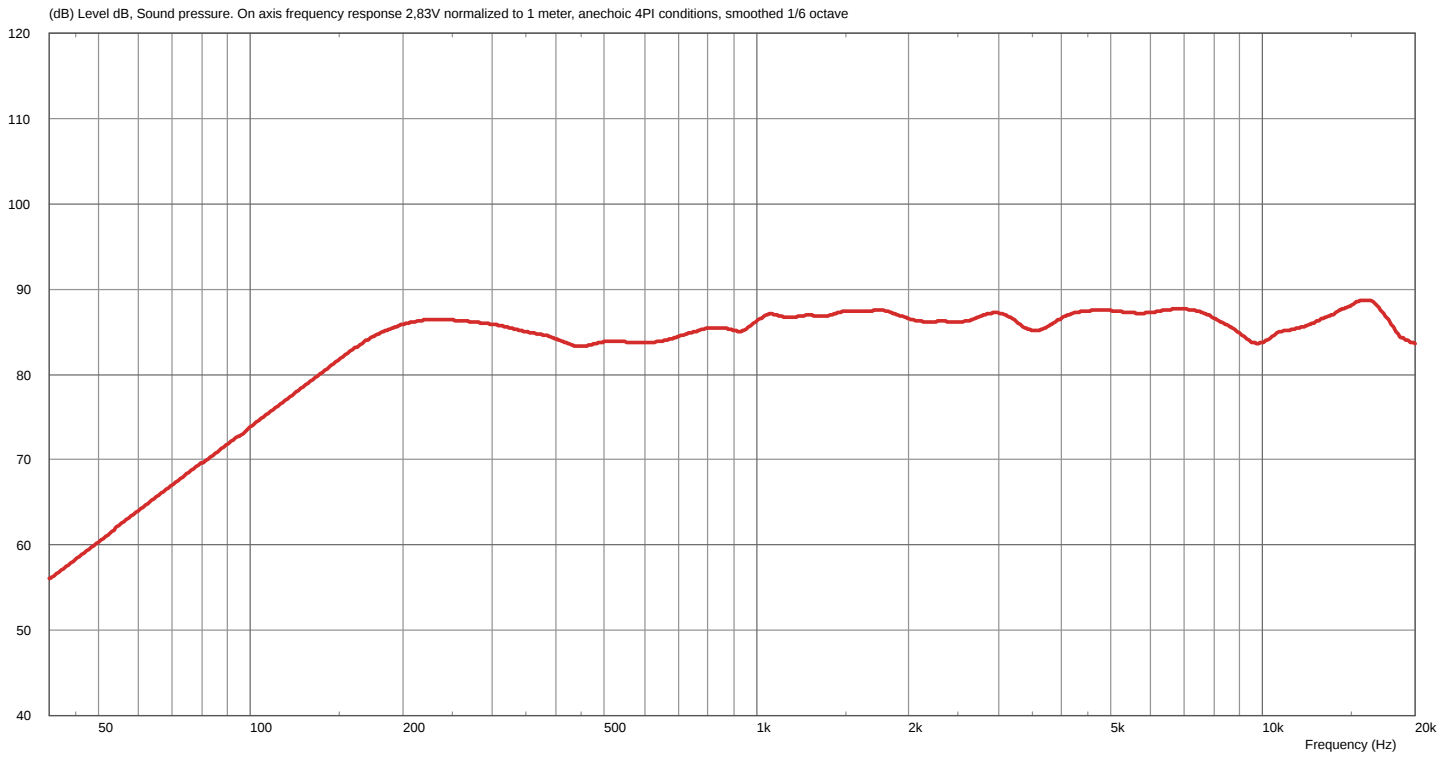

Linea

LX-11

Measurement charts

frequency response

impedance

directivity index

horizontal coverage

vertical coverage

polar pattern

Abbildung 1: LX-10 Horizontal polar response

Abbildung 2: LX-10 Vertical polar response

Fohhn Audio AG
Großer Forst 15
72622 Nuertingen
Germany

Phone +49 7022 93323-0
Fax +49 7022 93324-0
www.fohhn.com
info@fohhn.com