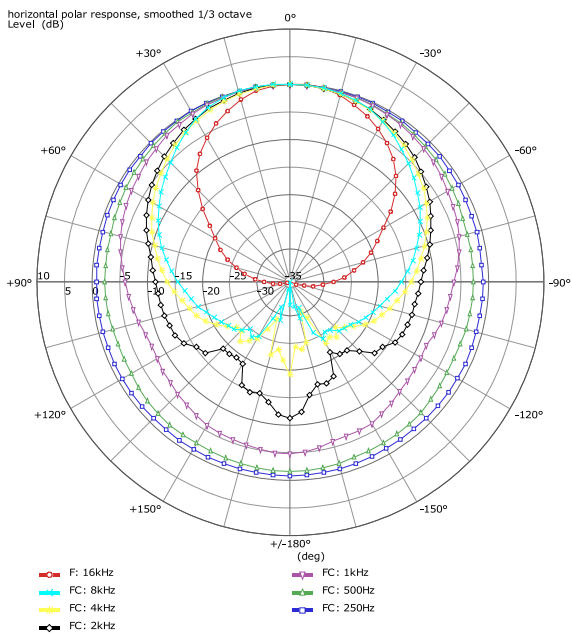

Linea

LX-11

Measurement charts

frequency response

impedance

directivity index

horizontal coverage

vertical coverage

polar pattern

Abbildung 1: LX-10 Horizontal polar response

Abbildung 2: LX-10 Vertical polar response

Fohhn Audio AG
Großer Forst 15
72622 Nuertingen
Germany

Phone +49 7022 93323-0
Fax +49 7022 93324-0
www.fohhn.com
info@fohhn.com