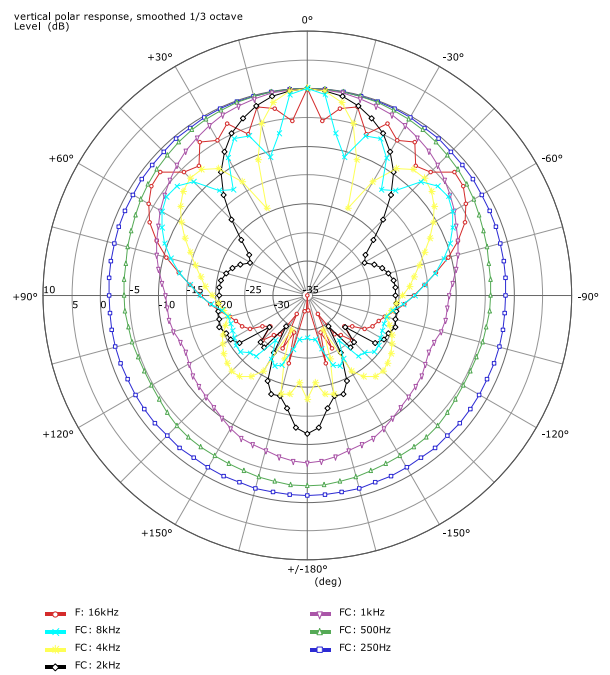

polar pattern