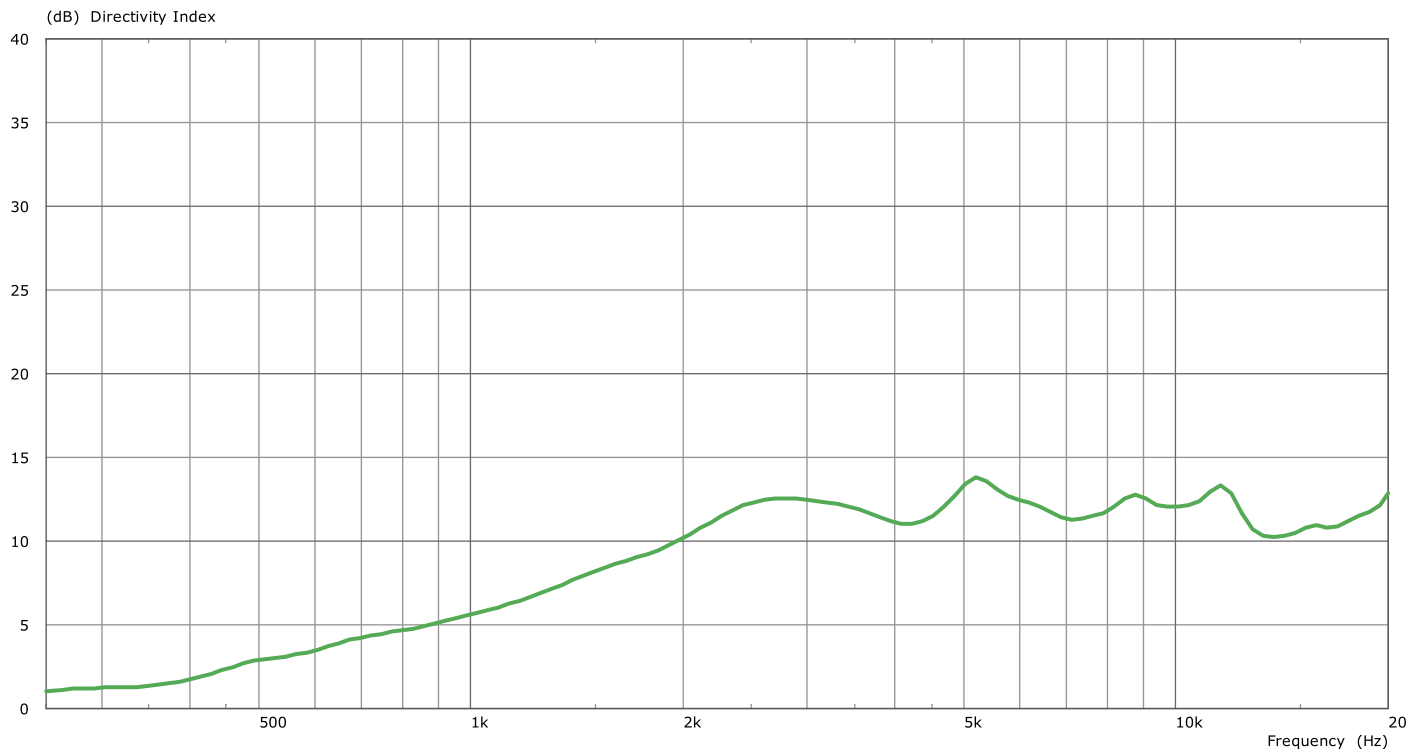

Linea

LC-20

Measurement charts

frequency response

impedance

directivity index

horizontal coverage

vertical coverage