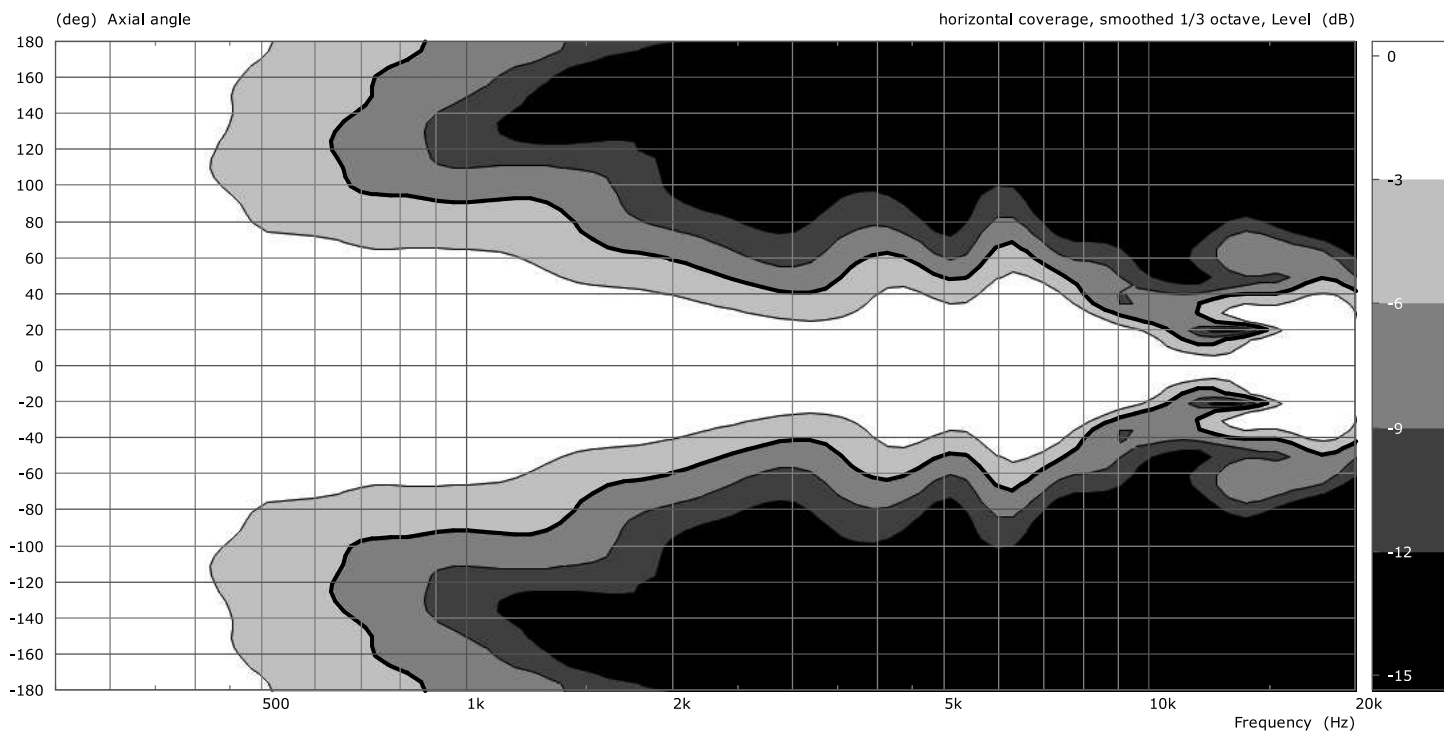

Linea

LC-20

Measurement charts

frequency response

impedance

directivity index

horizontal coverage

vertical coverage