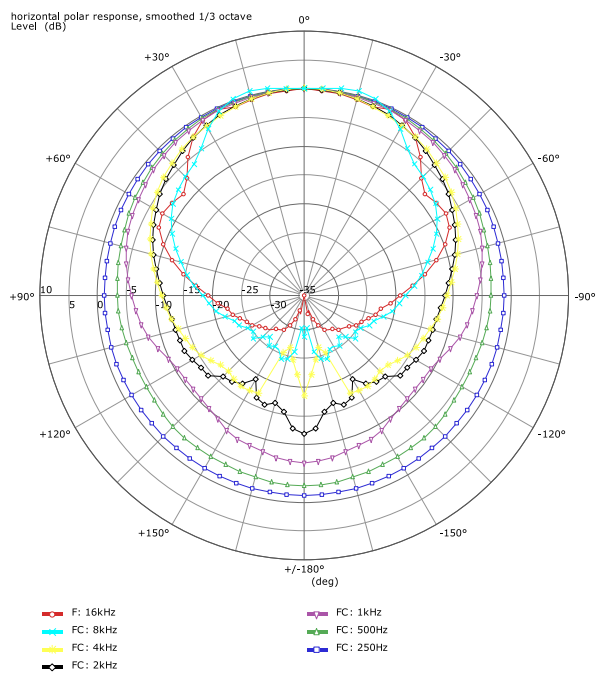

polar pattern