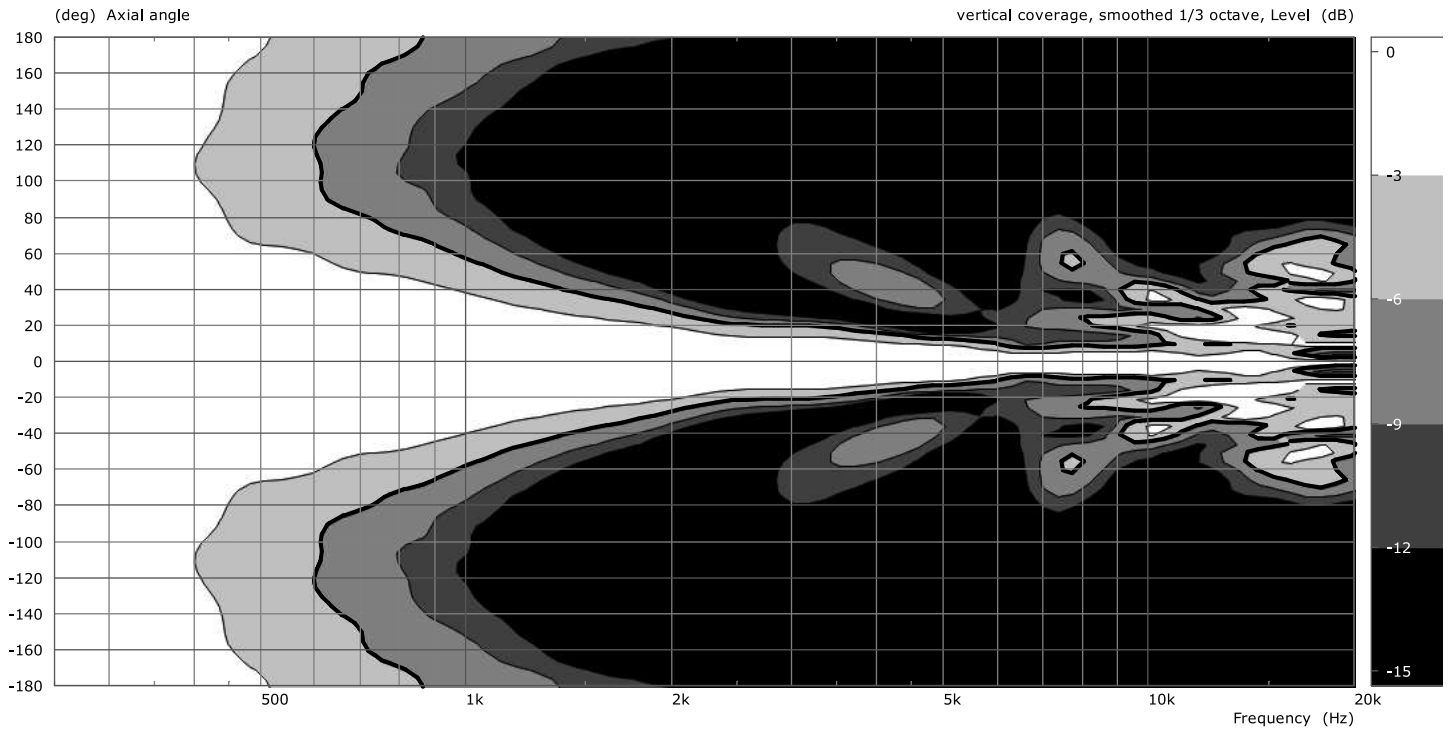

Linea

LC-20

Measurement charts

frequency response

impedance

directivity index

horizontal coverage

vertical coverage