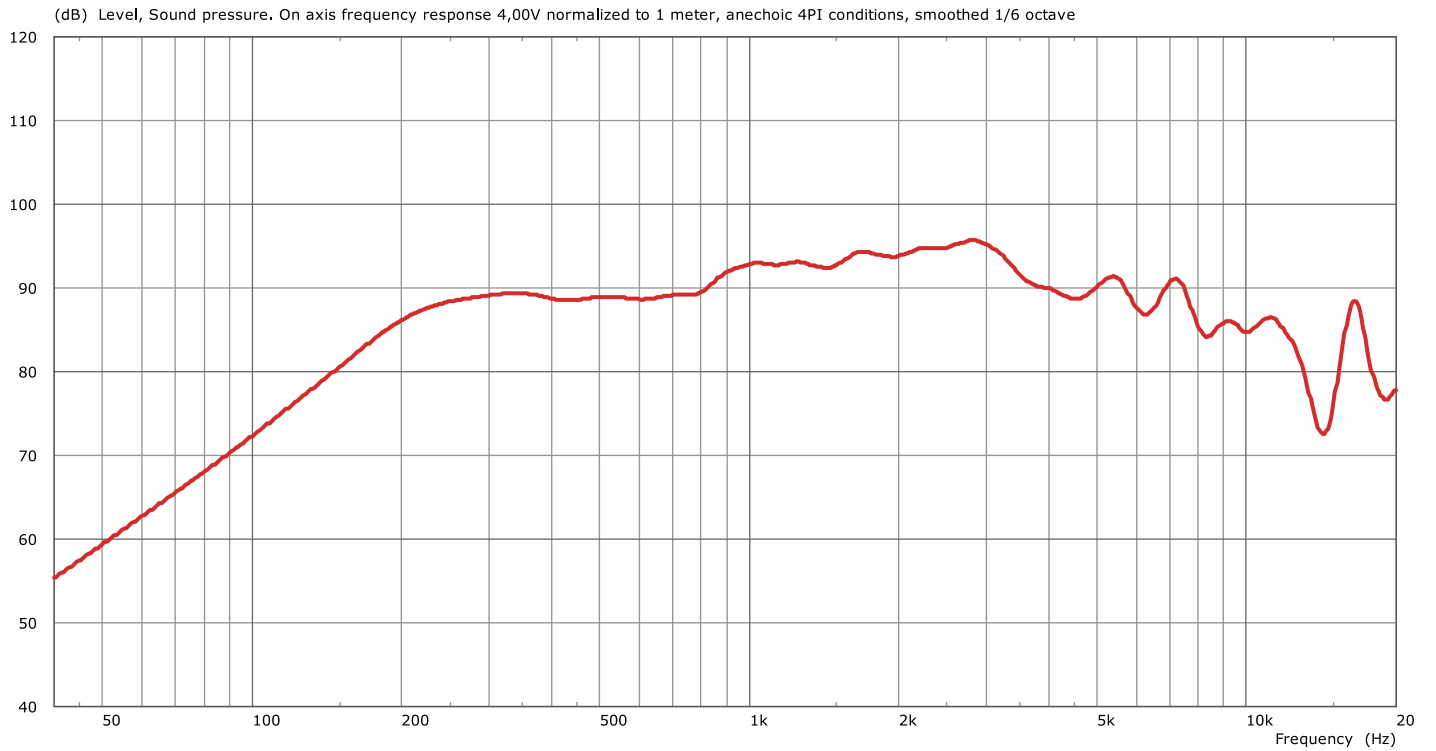

Linea

LC-20

Measurement charts

frequency response

impedance

directivity index

horizontal coverage

vertical coverage