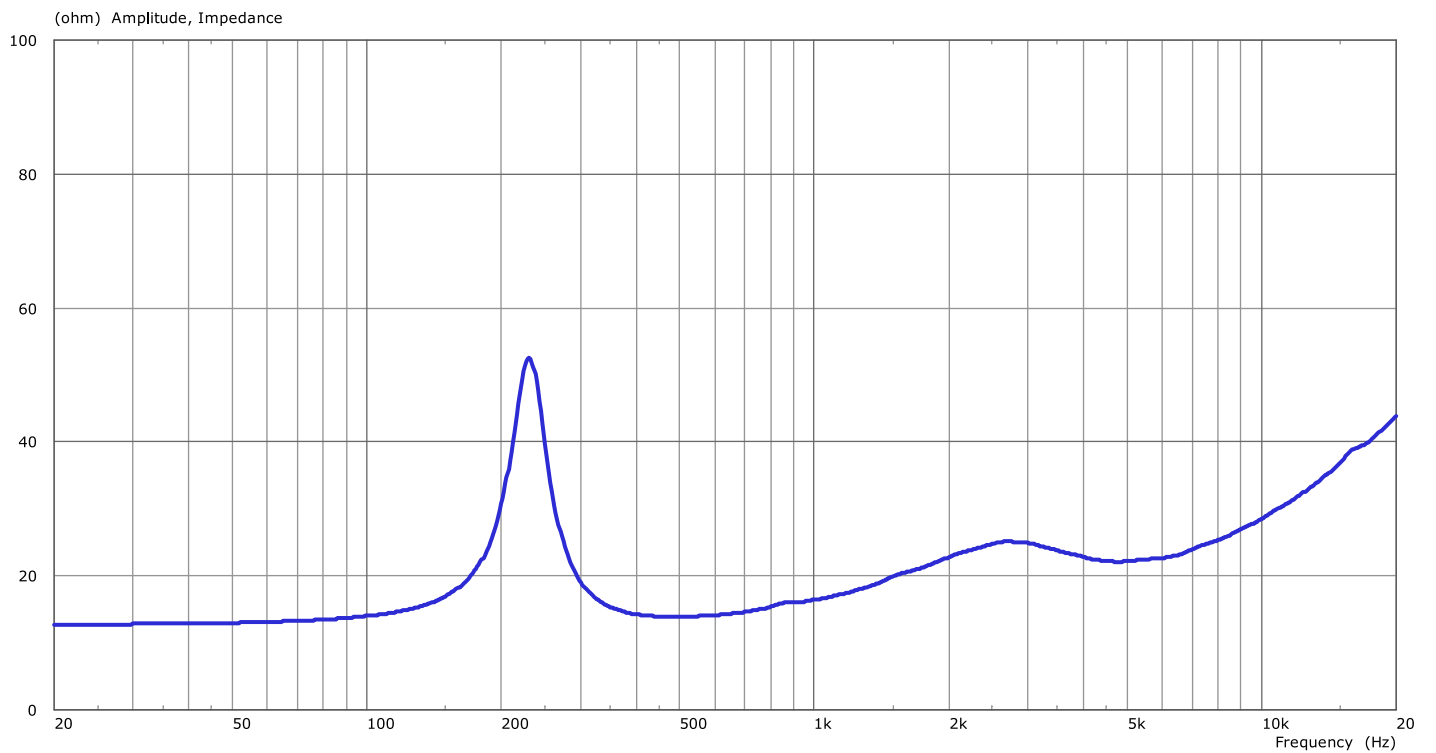

Linea

LC-20

Measurement charts

frequency response

impedance

directivity index

horizontal coverage

vertical coverage