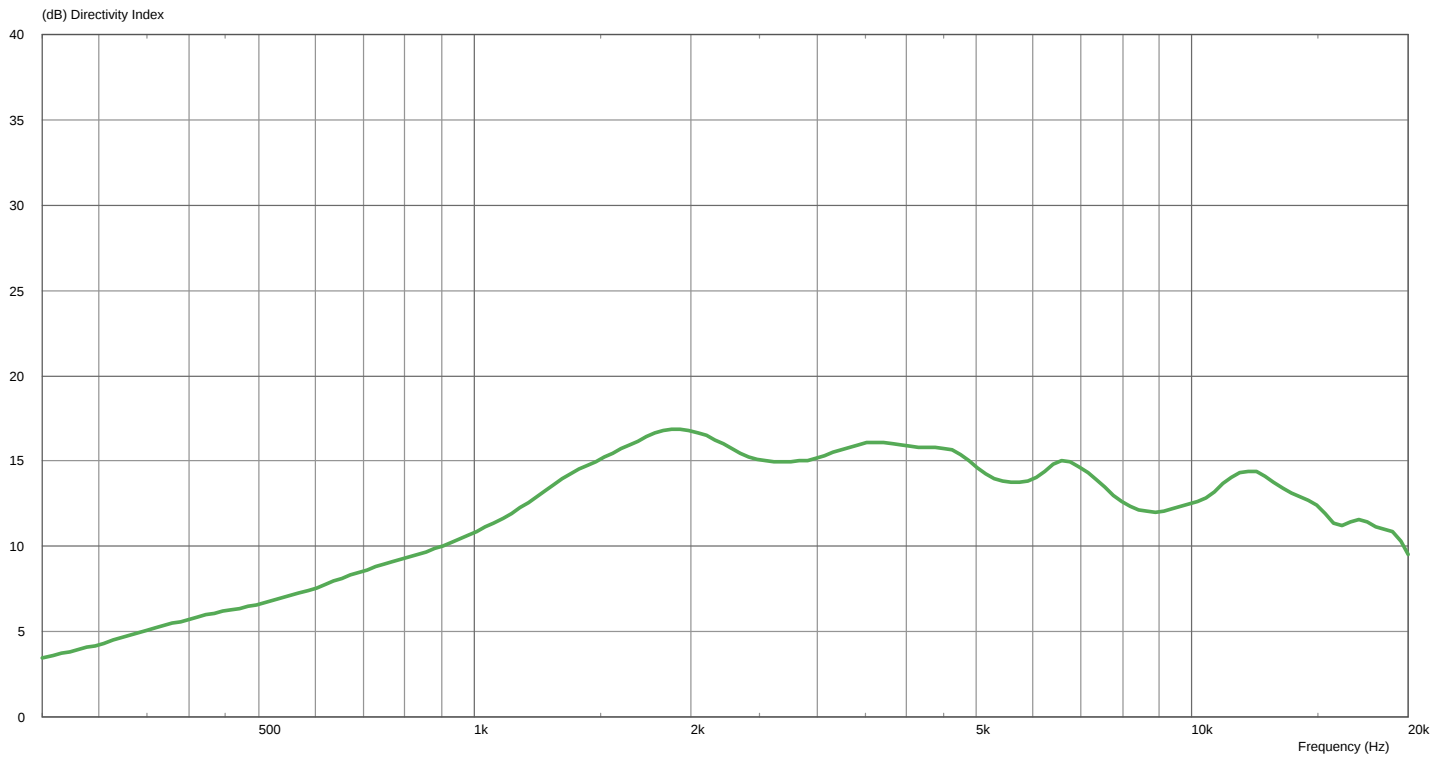

Linea

LX-500

Measurement charts

frequency response

impedance

directivity index

horizontal coverage

vertical coverage

polar pattern

Abbildung 1: LX-500 Horizontal polar response

Abbildung 2: LX-500 Vertical polar response

Fohhn Audio AG
Großer Forst 15
72622 Nuertingen
Germany

Phone +49 7022 93323-0
Fax +49 7022 93324-0
www.fohhn.com
info@fohhn.com