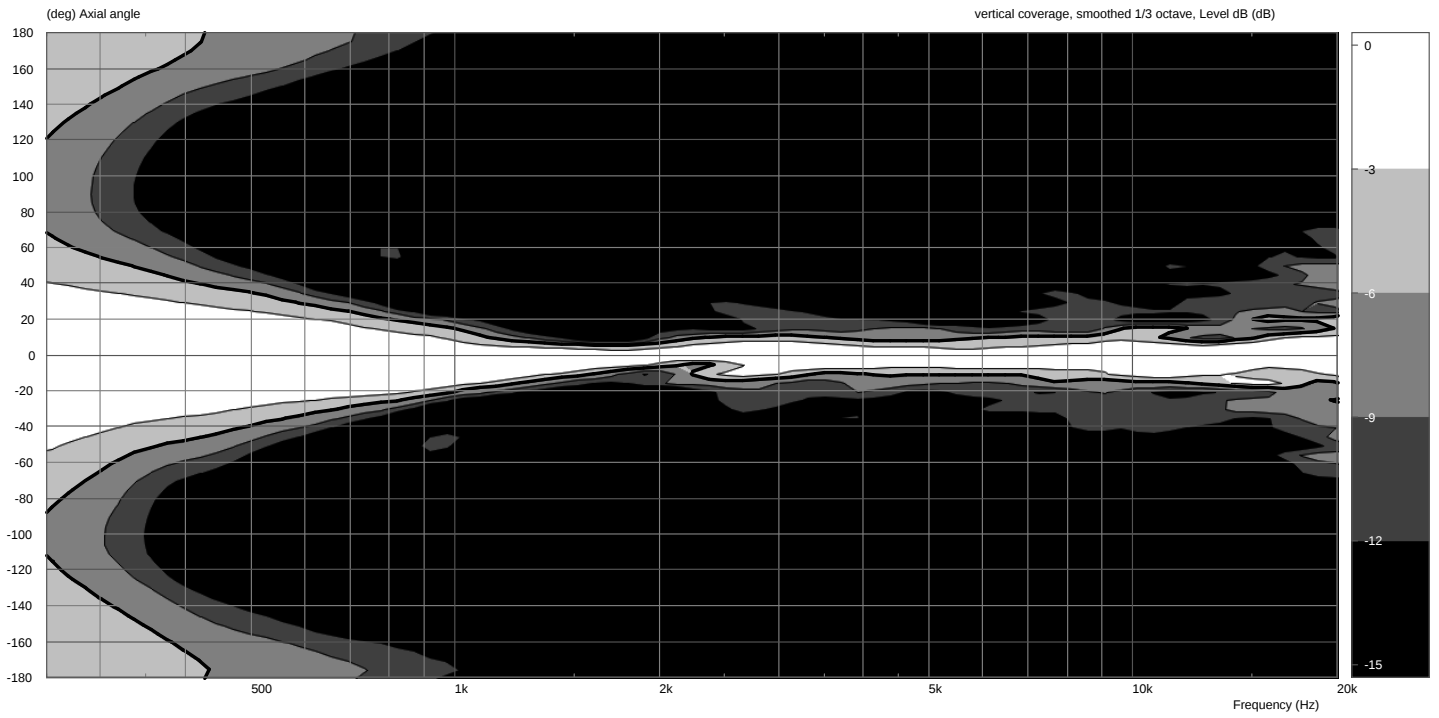

Linea

LX-500

Measurement charts

frequency response

impedance

directivity index

horizontal coverage

vertical coverage