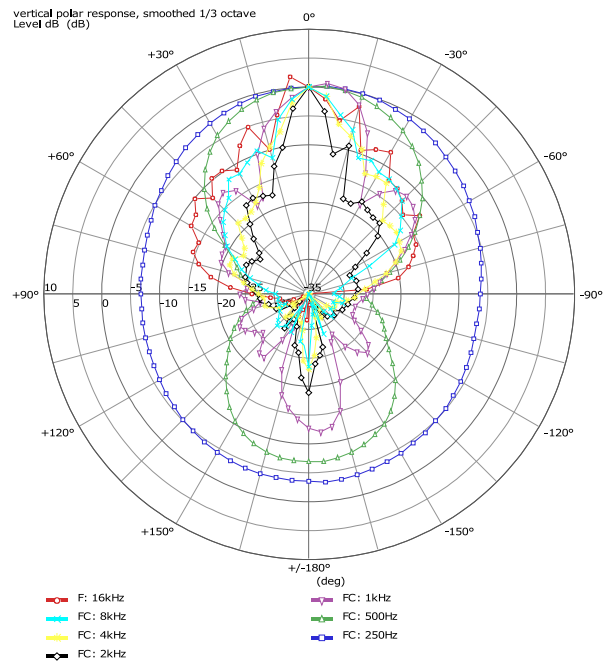

Linea

LX-500

Measurement charts

frequency response

impedance

directivity index

horizontal coverage

vertical coverage

polar pattern

Abbildung 1: LX-500 Horizontal polar response

Abbildung 2: LX-500 Vertical polar response

Fohhn Audio AG
Großer Forst 15
72622 Nuertingen
Germany

Phone +49 7022 93323-0
Fax +49 7022 93324-0
www.fohhn.com
info@fohhn.com