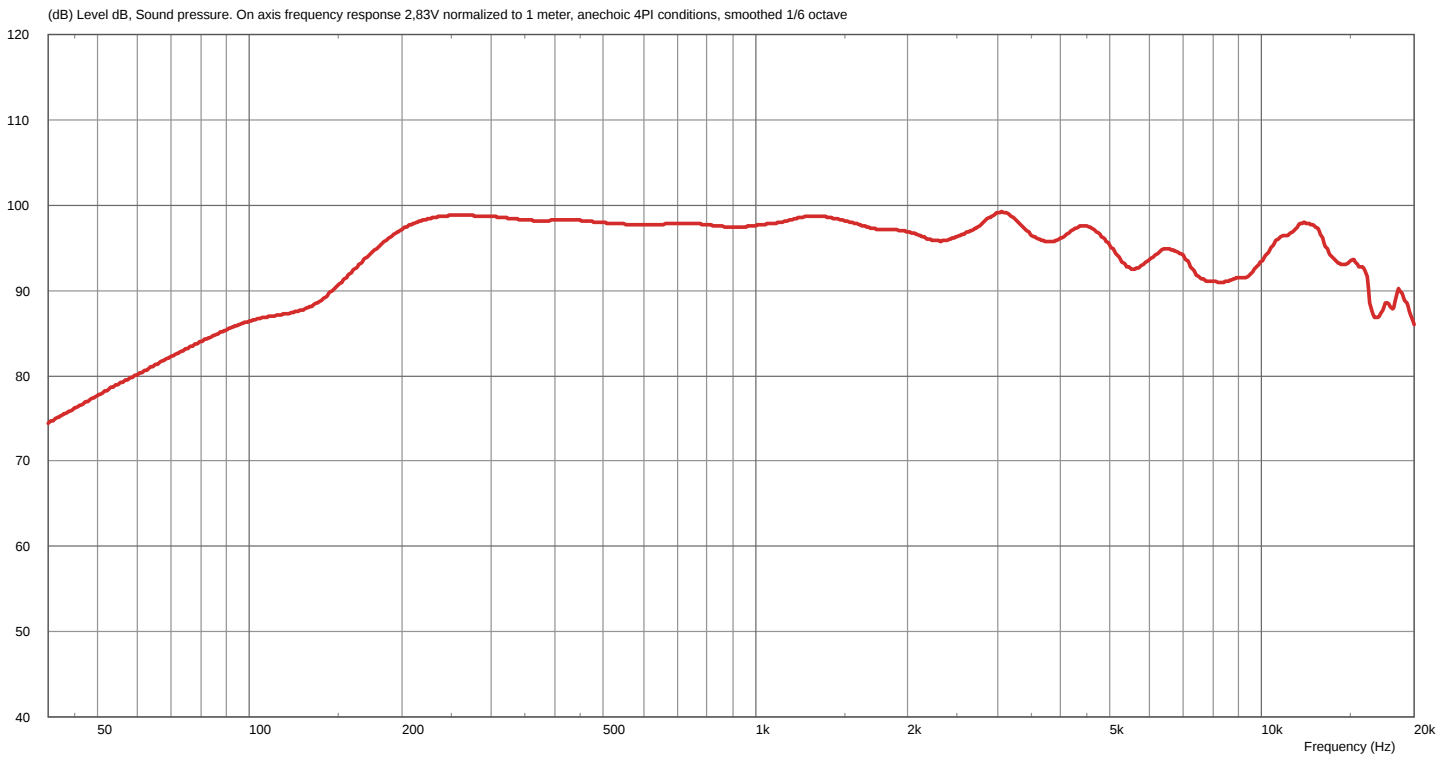

Linea

LX-500

Measurement charts

frequency response

impedance

directivity index

horizontal coverage

vertical coverage

polar pattern

Abbildung 1: LX-500 Horizontal polar response

Abbildung 2: LX-500 Vertical polar response

Fohhn Audio AG
Großer Forst 15
72622 Nuertingen
Germany

Phone +49 7022 93323-0
Fax +49 7022 93324-0
www.fohhn.com
info@fohhn.com