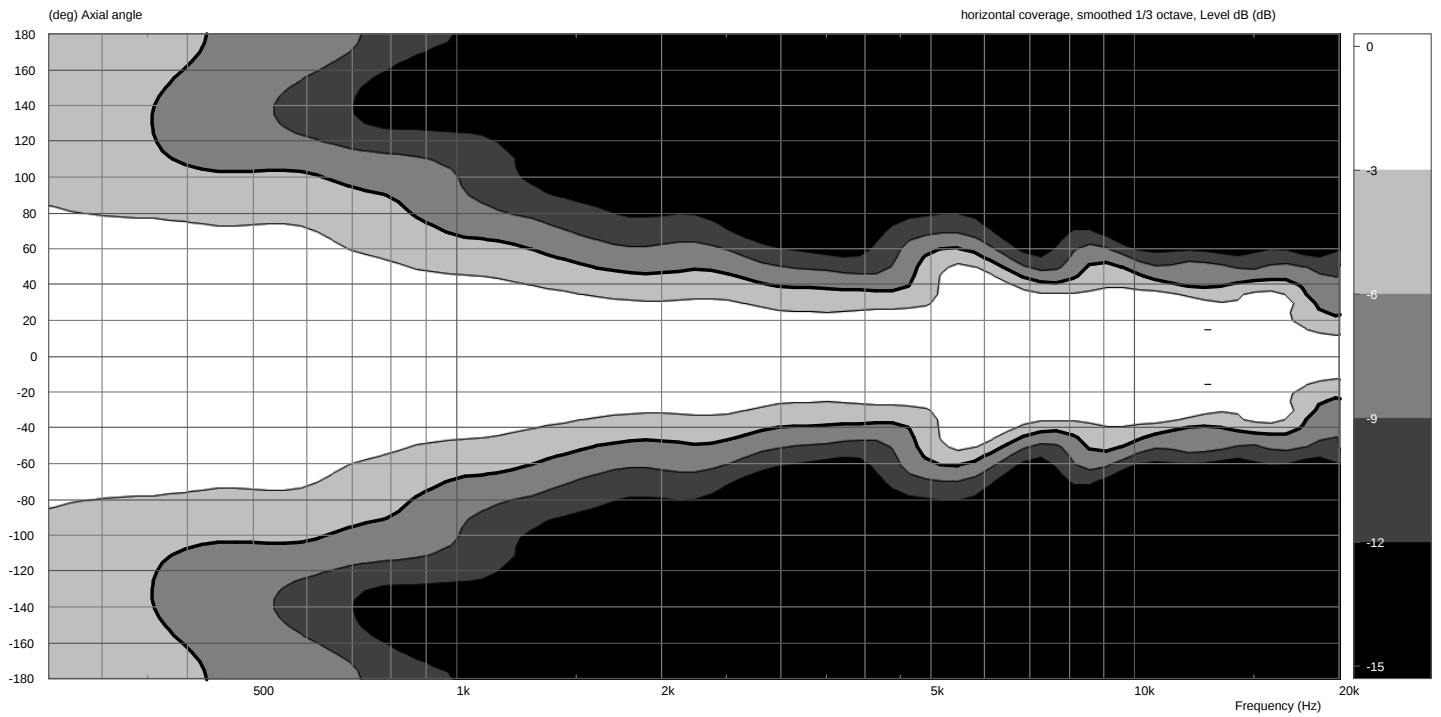

Linea

LX-500

Measurement charts

frequency response

impedance

directivity index

horizontal coverage

vertical coverage

polar pattern

Abbildung 1: LX-500 Horizontal polar response

Abbildung 2: LX-500 Vertical polar response

Fohhn Audio AG
Großer Forst 15
72622 Nuertingen
Germany

Phone +49 7022 93323-0
Fax +49 7022 93324-0
www.fohhn.com
info@fohhn.com