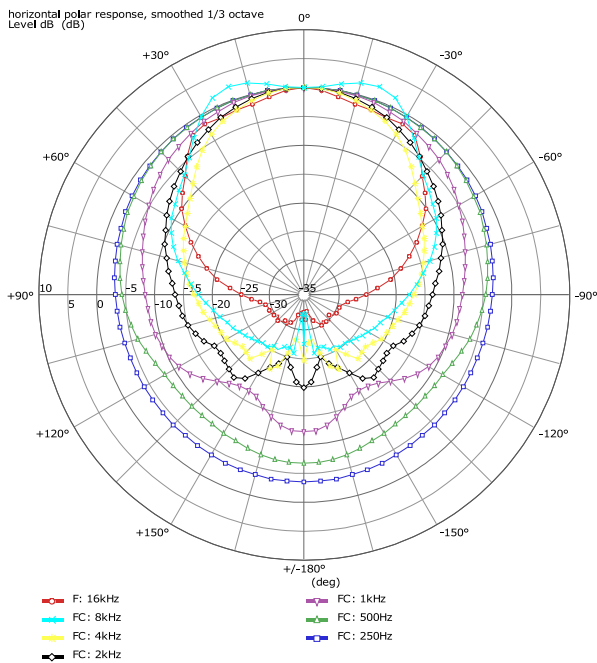

Linea

LX-500

Measurement charts

frequency response

impedance

directivity index

horizontal coverage

vertical coverage

polar pattern

Abbildung 1: LX-500 Horizontal polar response

Abbildung 2: LX-500 Vertical polar response

Fohhn Audio AG
Großer Forst 15
72622 Nuertingen
Germany

Phone +49 7022 93323-0
Fax +49 7022 93324-0
www.fohhn.com
info@fohhn.com