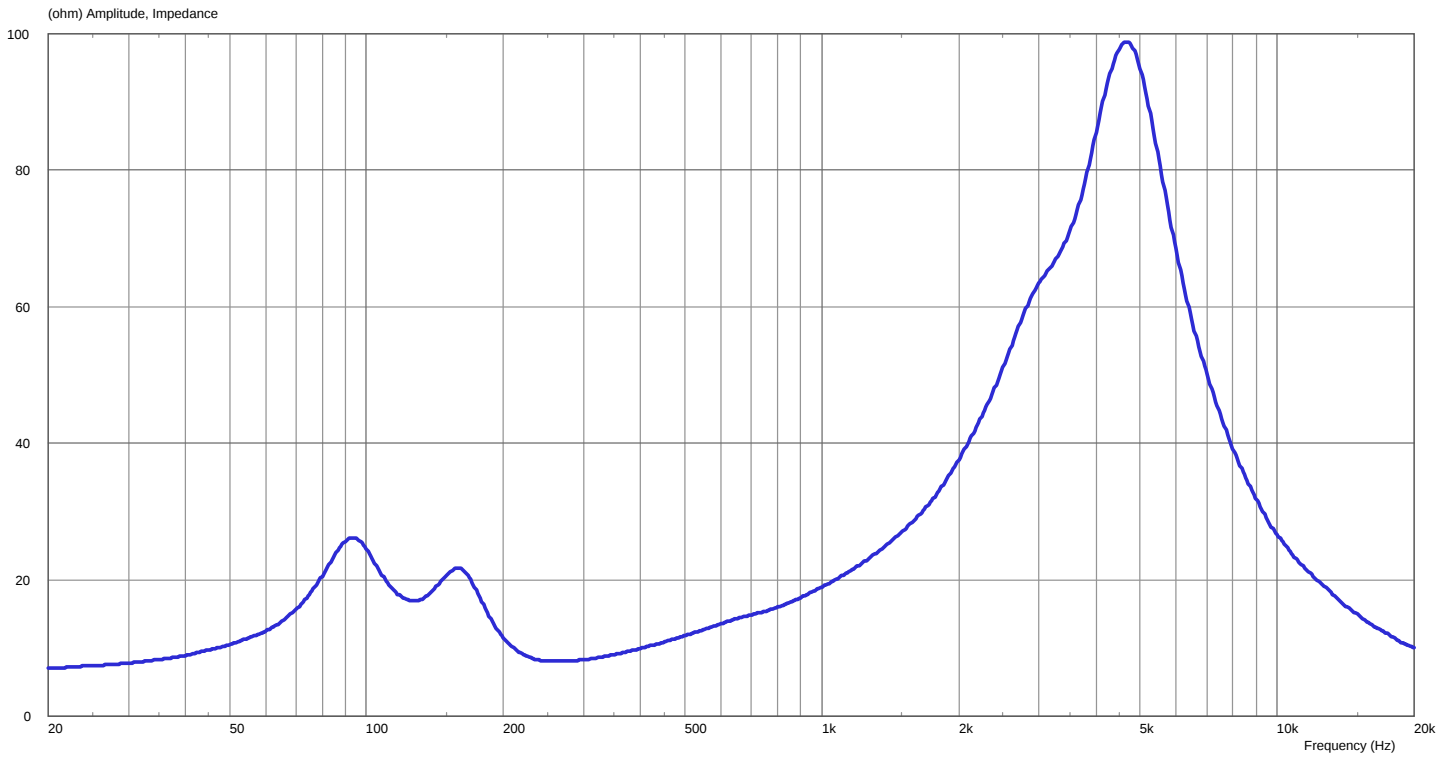

Linea

LX-500

Measurement charts

frequency response

impedance

directivity index

horizontal coverage

vertical coverage