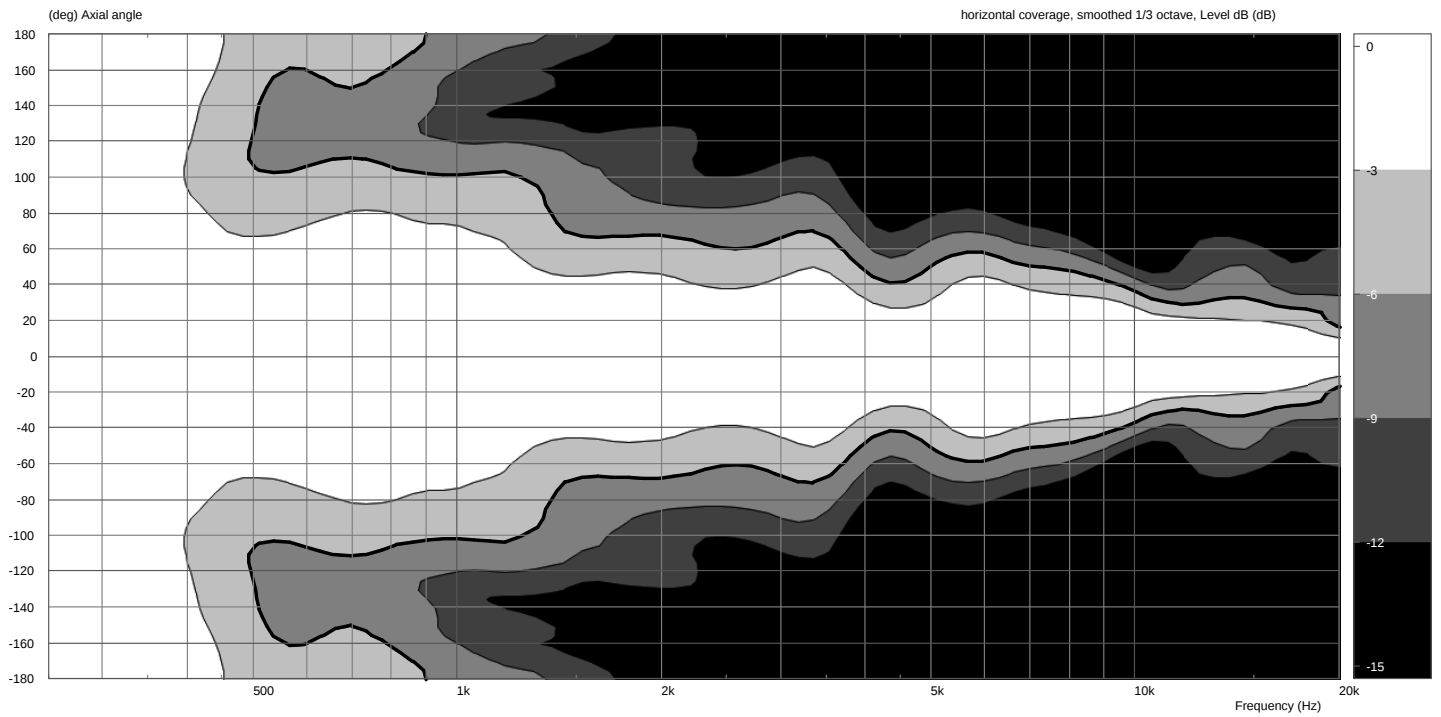

Linea

LX-150

Measurement charts

frequency response

impedance

directivity index

horizontal coverage

vertical coverage