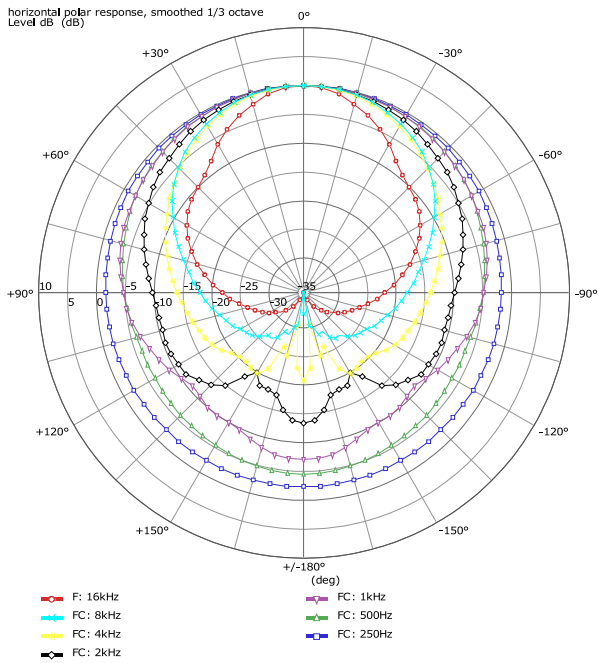

polar pattern

Abbildung 1: LX-150 Horizontal polar response