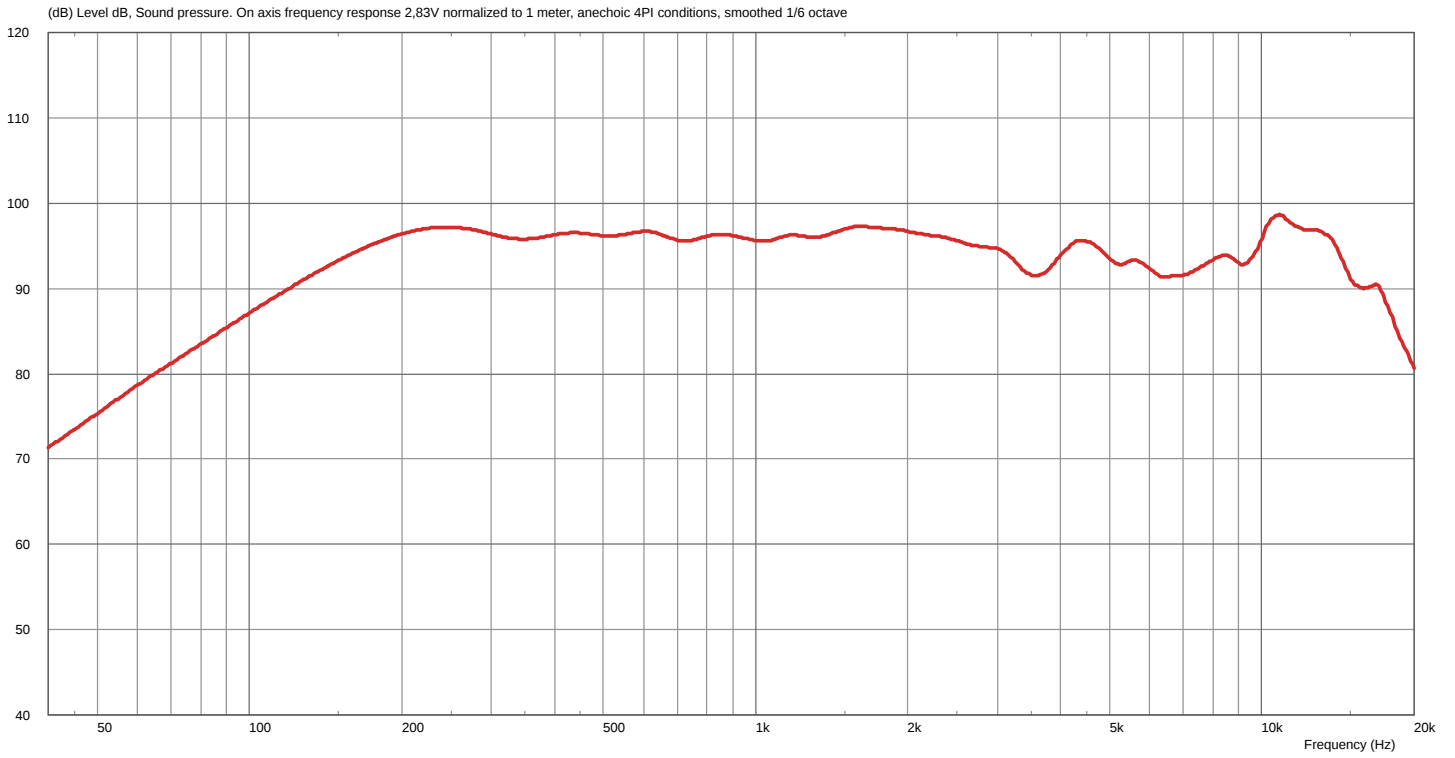

Linea

LX-150

Measurement charts

frequency response

impedance

directivity index

horizontal coverage

vertical coverage