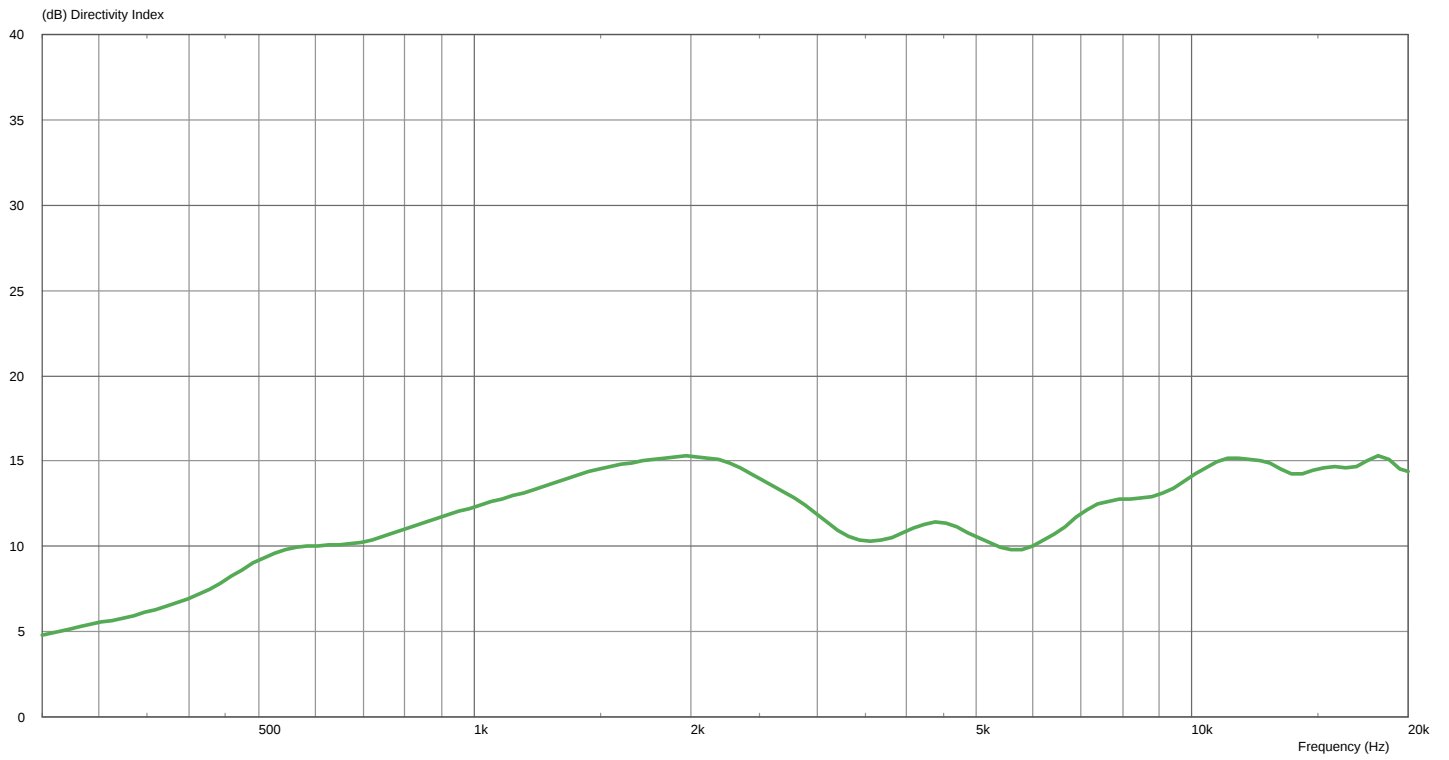

Linea

LX-150

Measurement charts

frequency response

impedance

directivity index

horizontal coverage

vertical coverage

polar pattern

Abbildung 1: LX-150 Horizontal polar response

Abbildung 2: LX-150 Vertical polar response

Fohhn Audio AG
Großer Forst 15
72622 Nuertingen
Germany

Phone +49 7022 93323-0
Fax +49 7022 93324-0
www.fohhn.com
info@fohhn.com