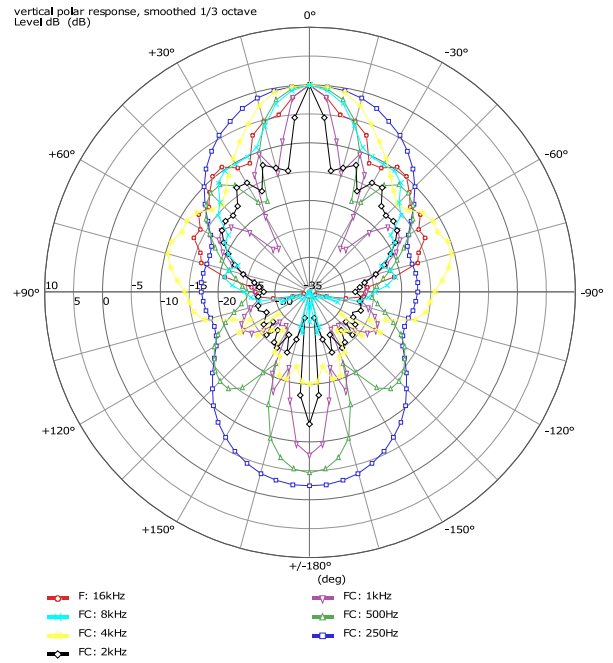

Linea

LX-150

Measurement charts

frequency response

impedance

directivity index

horizontal coverage

vertical coverage

polar pattern

Abbildung 1: LX-150 Horizontal polar response

Abbildung 2: LX-150 Vertical polar response

Fohhn Audio AG
Großer Forst 15
72622 Nuertingen
Germany

Phone +49 7022 93323-0
Fax +49 7022 93324-0
www.fohhn.com
info@fohhn.com