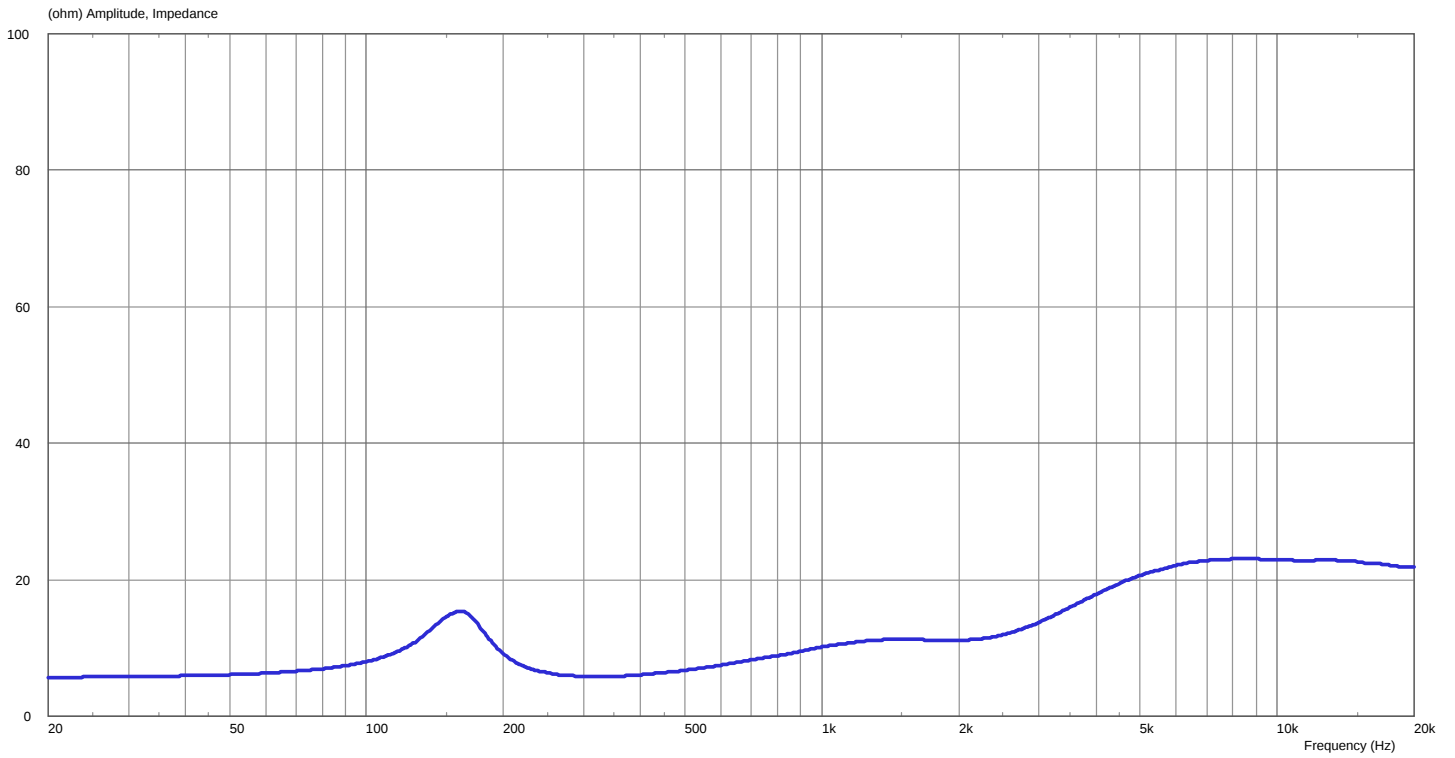

Linea

LX-150

Measurement charts

frequency response

impedance

directivity index

horizontal coverage

vertical coverage

polar pattern

Abbildung 1: LX-150 Horizontal polar response

Abbildung 2: LX-150 Vertical polar response

Fohhn Audio AG
Großer Forst 15
72622 Nuertingen
Germany

Phone +49 7022 93323-0
Fax +49 7022 93324-0
www.fohhn.com
info@fohhn.com