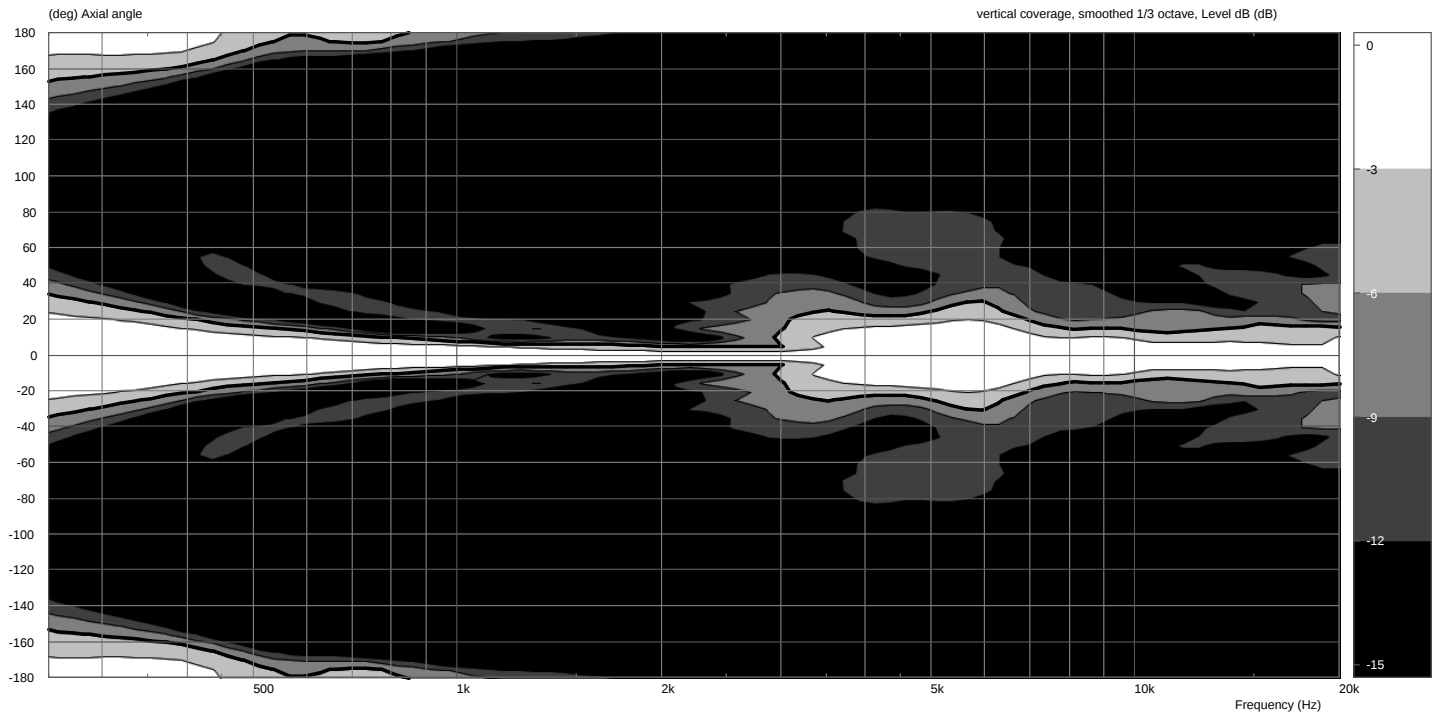

Linea

LX-150

Measurement charts

frequency response

impedance

directivity index

horizontal coverage

vertical coverage