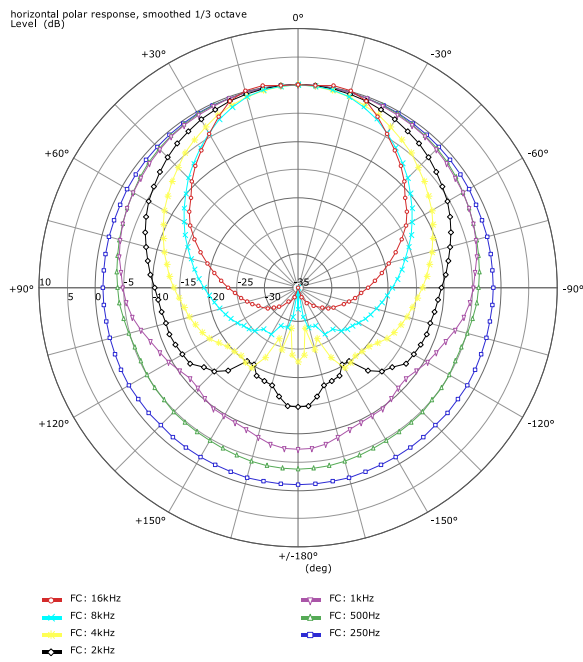

polar pattern