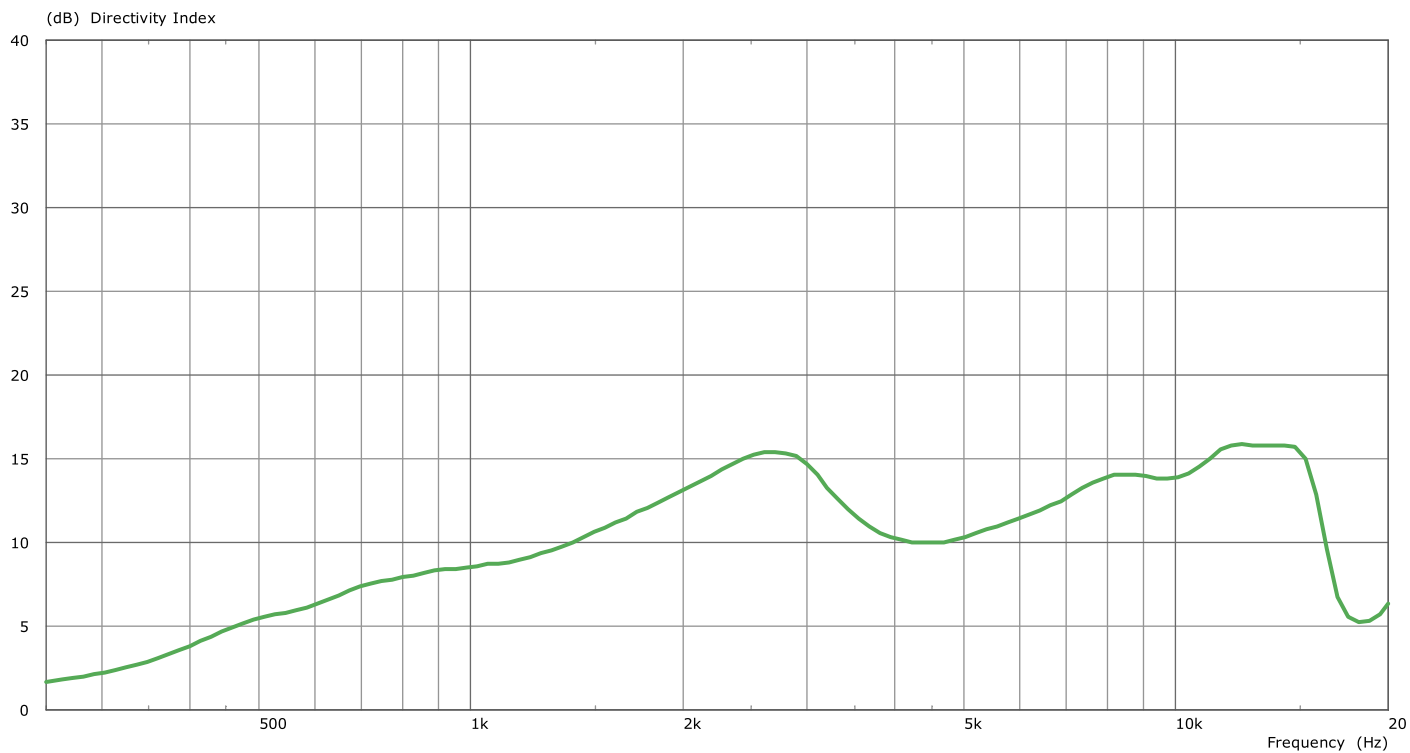

Linea

LX-60

Measurement charts

frequency response

impedance

directivity index

horizontal coverage

vertical coverage