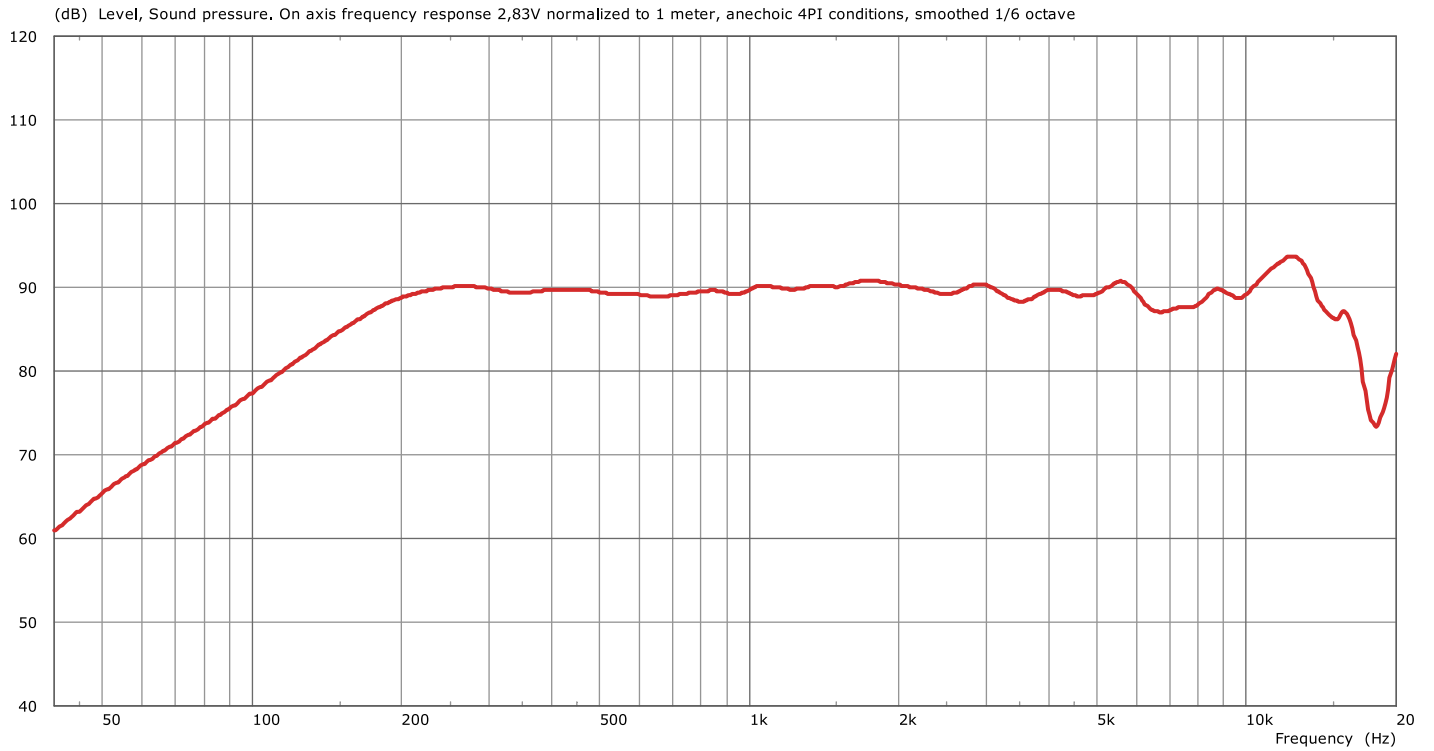

Linea

LX-60

Measurement charts

frequency response

impedance

directivity index

horizontal coverage

vertical coverage