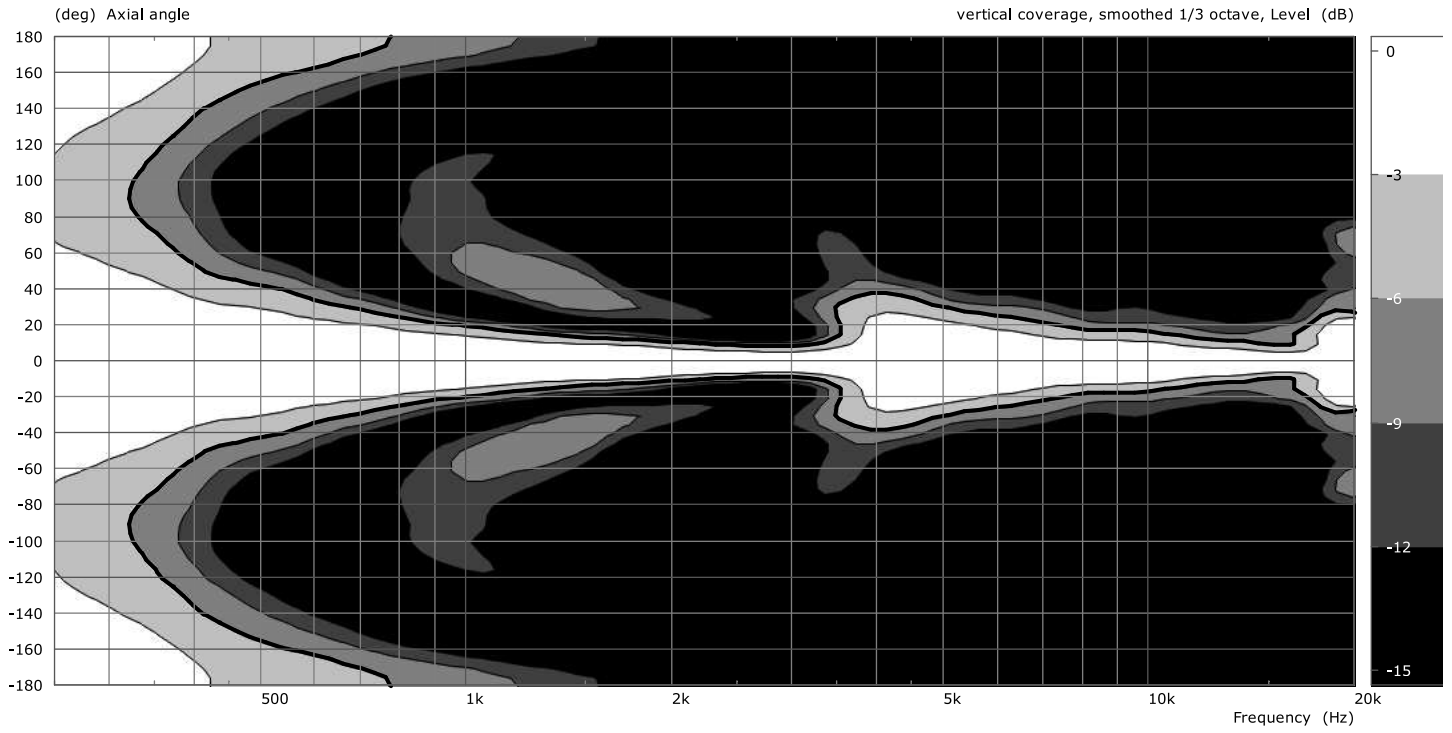

Linea

LX-60

Measurement charts

frequency response

impedance

directivity index

horizontal coverage

vertical coverage