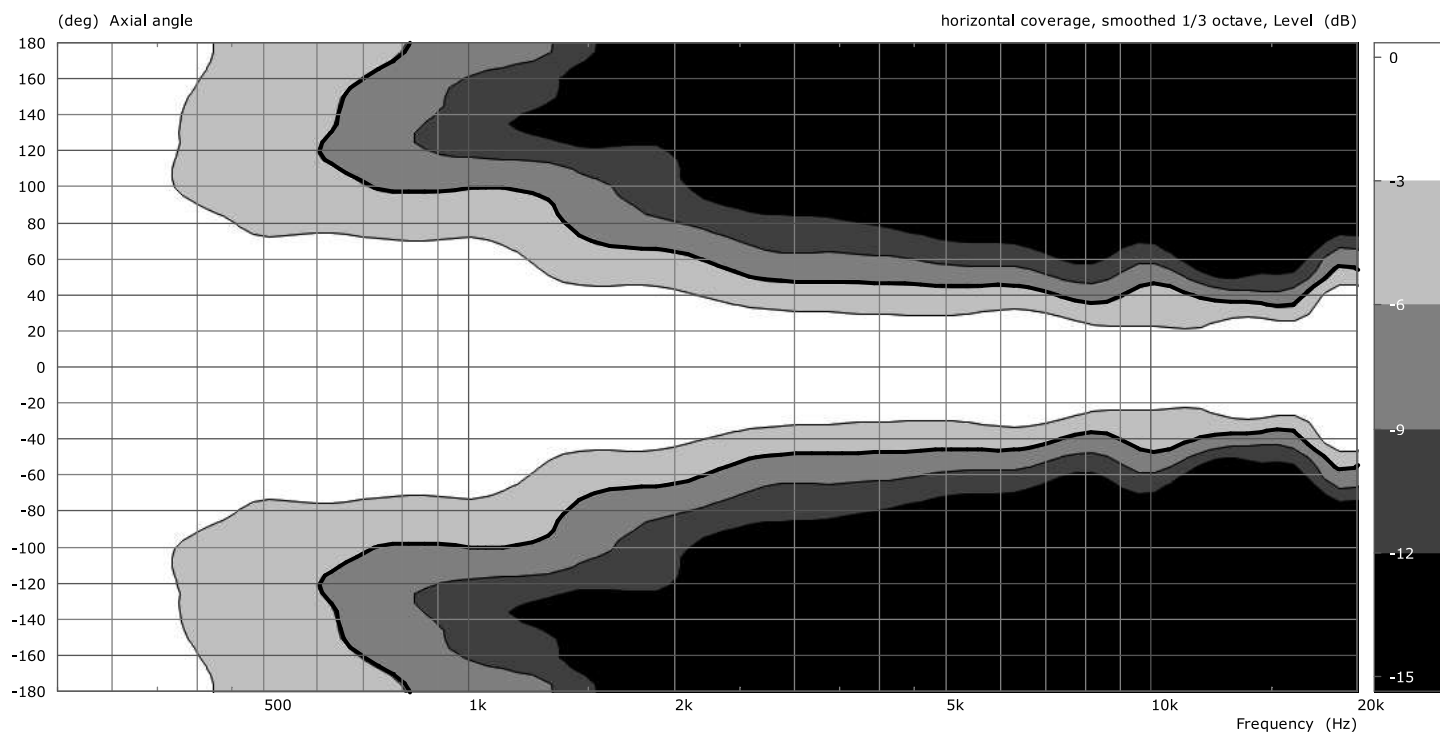

Linea

LX-60

Measurement charts

frequency response

impedance

directivity index

horizontal coverage

vertical coverage