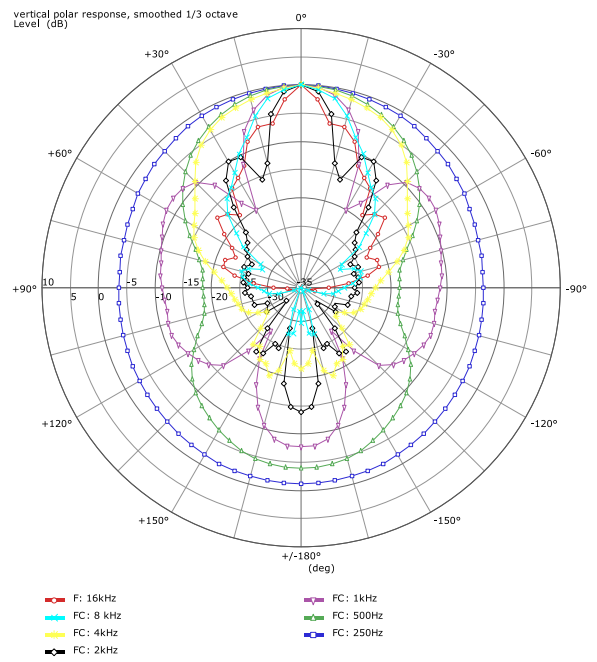

polar pattern