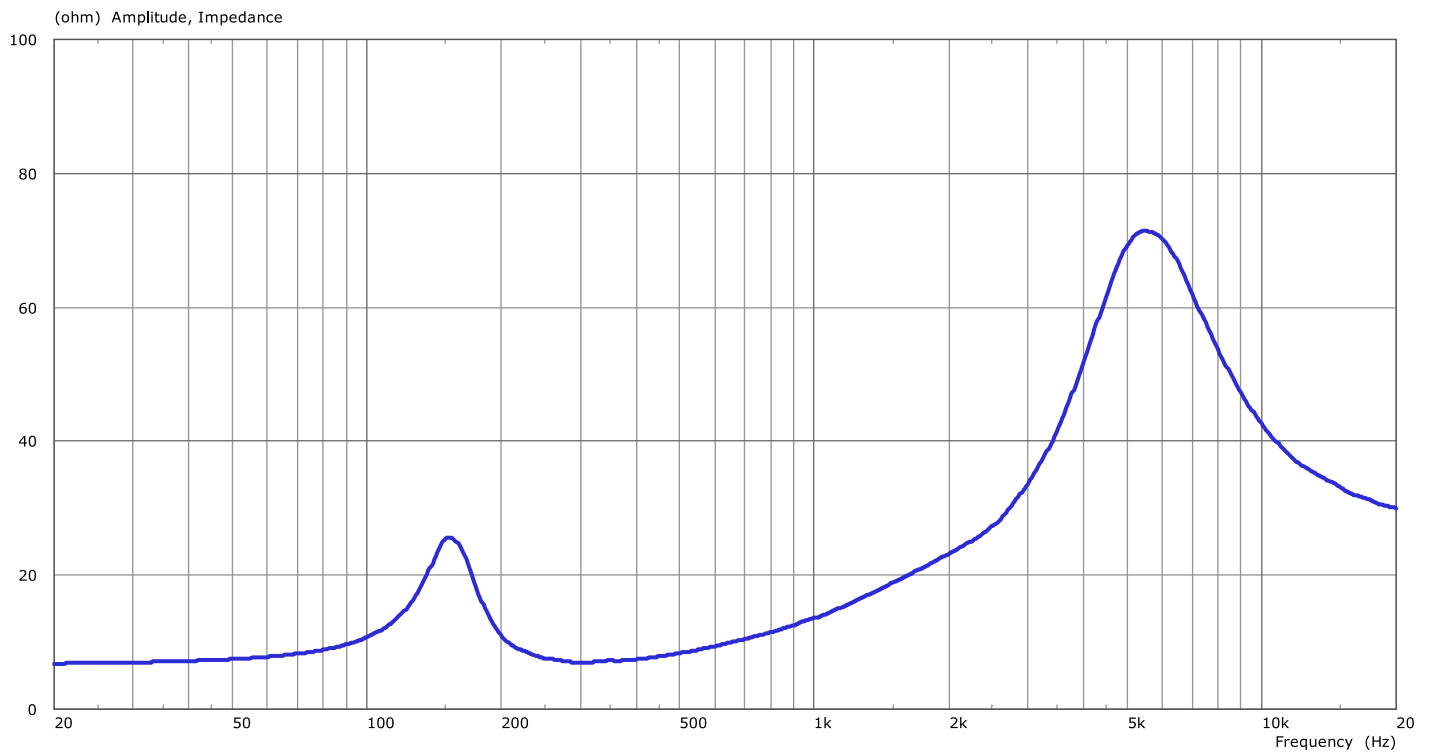

Linea

LX-60

Measurement charts

frequency response

impedance

directivity index

horizontal coverage

vertical coverage