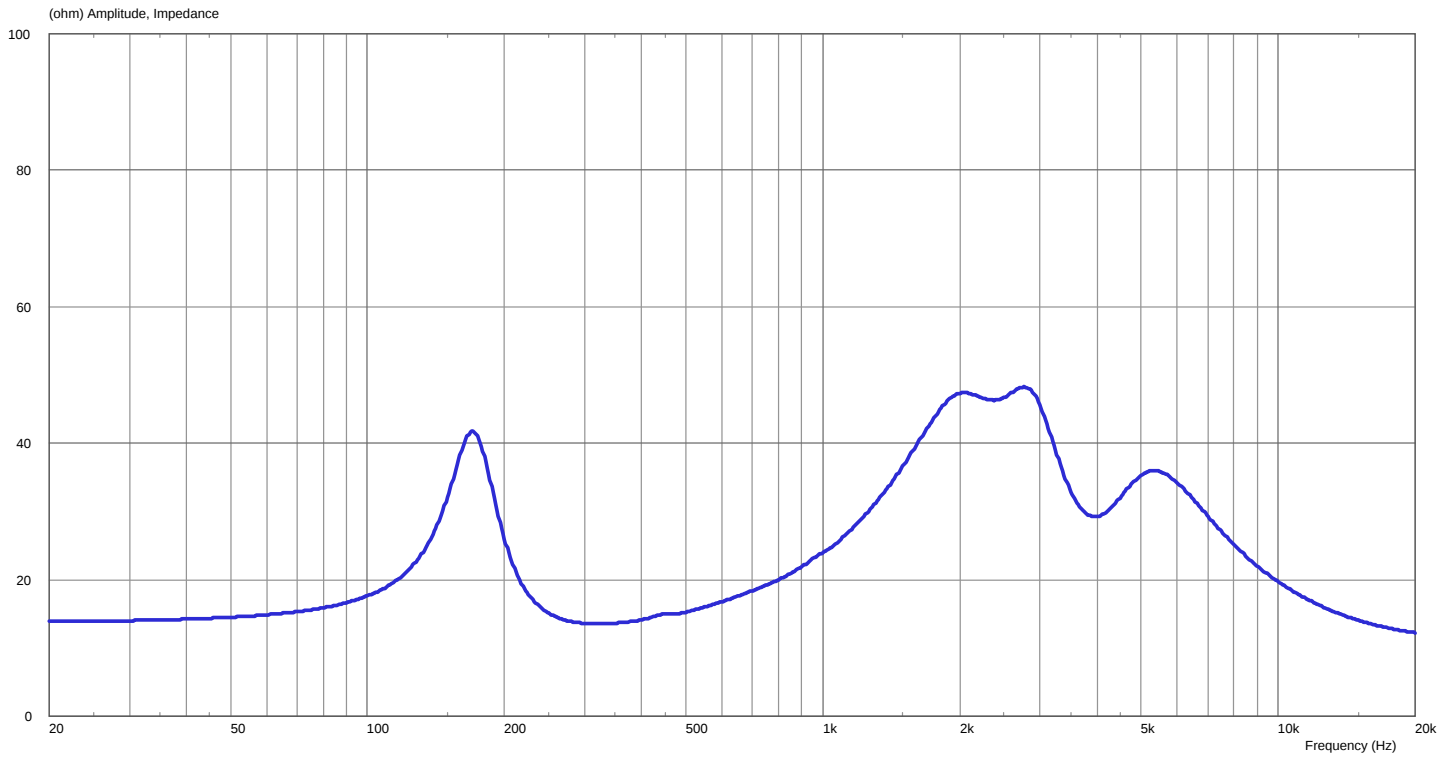

Linea

LX-11

Measurement charts

frequency response

impedance

directivity index

horizontal coverage

vertical coverage