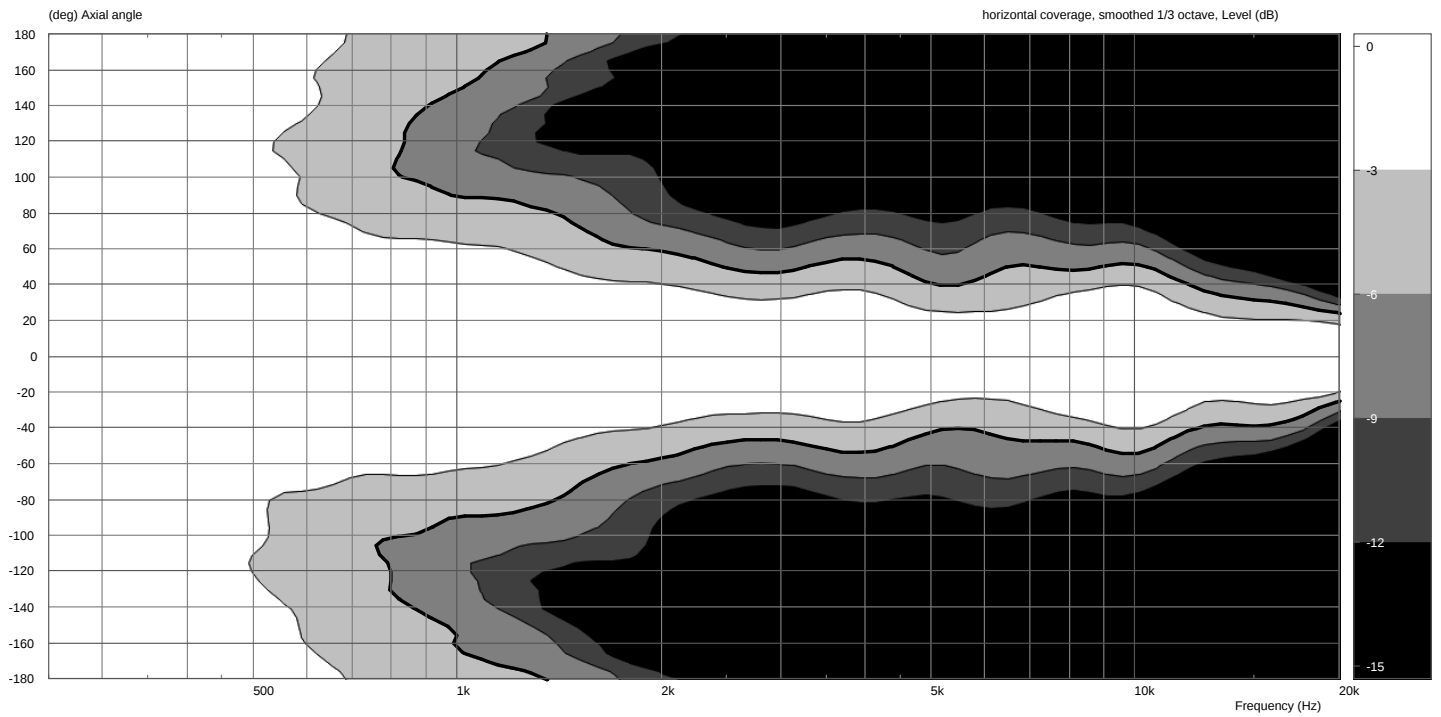

Linea

LX-11

Measurement charts

frequency response

impedance

directivity index

horizontal coverage

vertical coverage