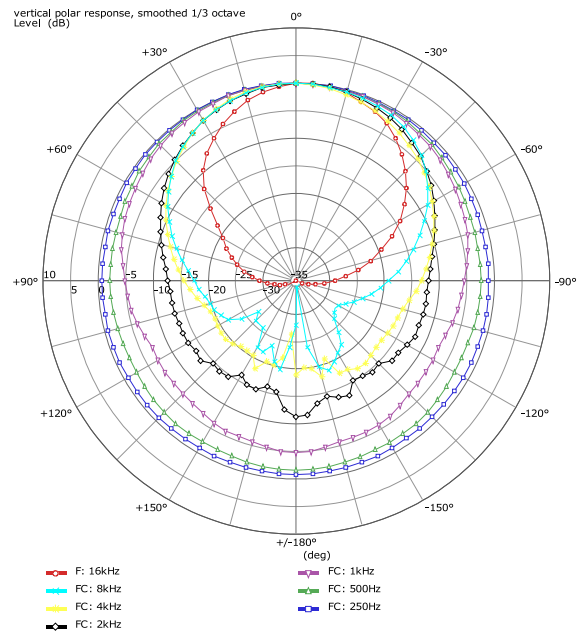

Linea

LX-11

Measurement charts

frequency response

impedance

directivity index

horizontal coverage

vertical coverage

polar pattern

Abbildung 1: LX-10 Horizontal polar response

Abbildung 2: LX-10 Vertical polar response

Fohhn Audio AG
Großer Forst 15
72622 Nuertingen
Germany

Phone +49 7022 93323-0
Fax +49 7022 93324-0
www.fohhn.com
info@fohhn.com