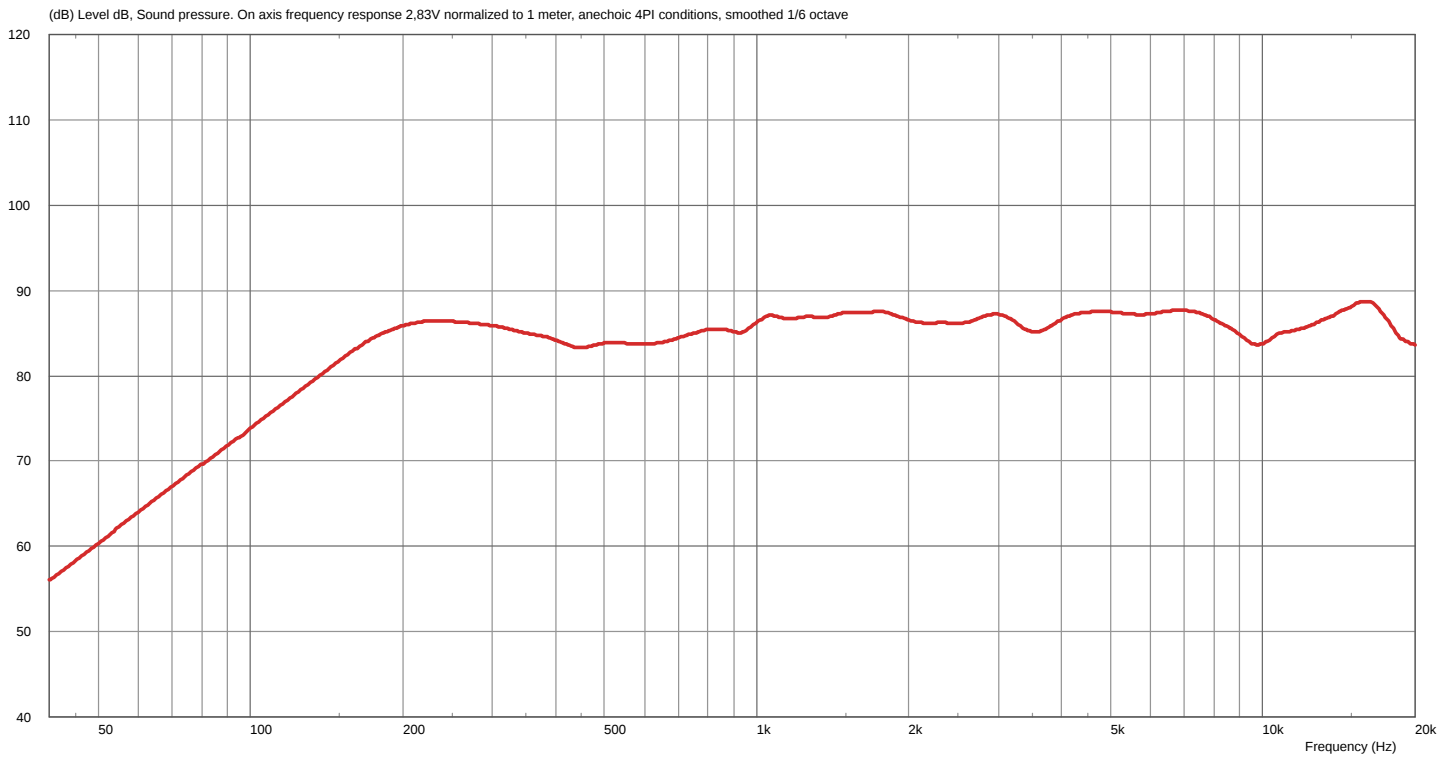

Linea

LX-11

Measurement charts

frequency response

impedance

directivity index

horizontal coverage

vertical coverage

polar pattern

Abbildung 1: LX-10 Horizontal polar response

Abbildung 2: LX-10 Vertical polar response

Fohhn Audio AG
Großer Forst 15
72622 Nuertingen
Germany

Phone +49 7022 93323-0
Fax +49 7022 93324-0
www.fohhn.com
info@fohhn.com