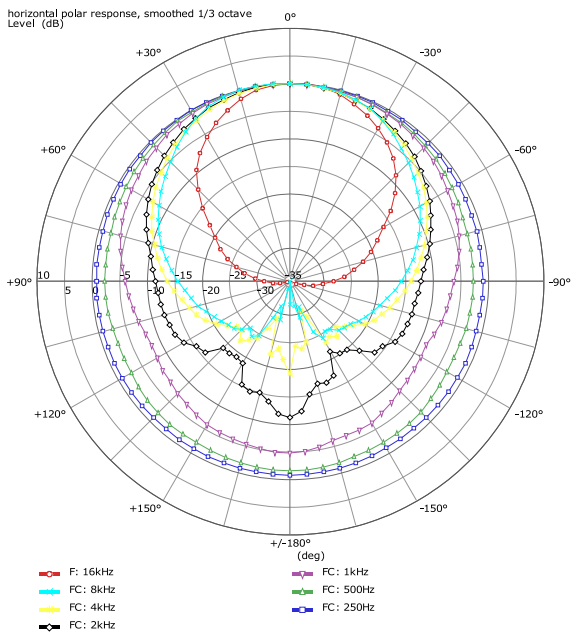

Linea

LX-11

Measurement charts

frequency response

impedance

directivity index

horizontal coverage

vertical coverage

polar pattern

Abbildung 1: LX-10 Horizontal polar response

Abbildung 2: LX-10 Vertical polar response

Fohhn Audio AG
Großer Forst 15
72622 Nuertingen
Germany

Phone +49 7022 93323-0
Fax +49 7022 93324-0
www.fohhn.com
info@fohhn.com