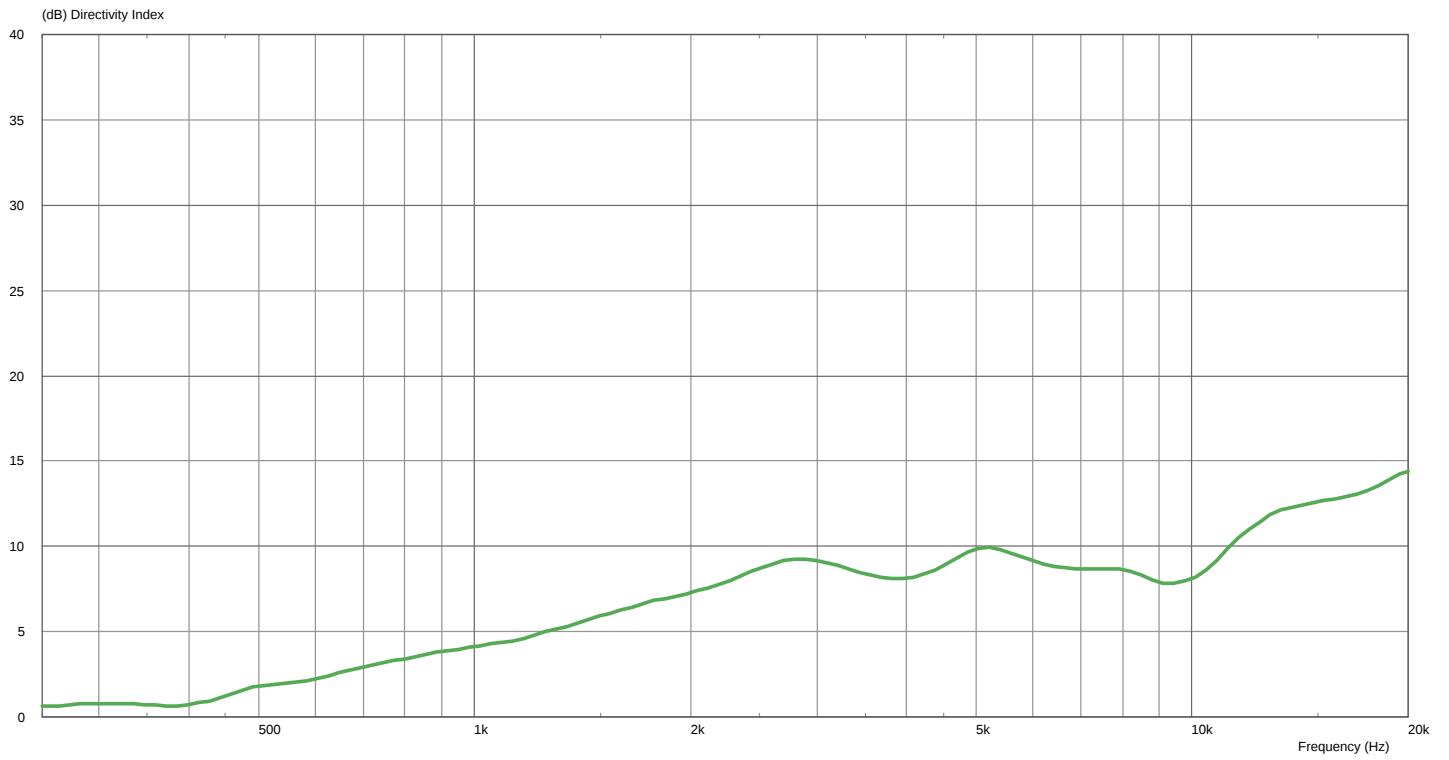

Linea

LX-11

Measurement charts

frequency response

impedance

directivity index

horizontal coverage

vertical coverage

polar pattern

Abbildung 1: LX-10 Horizontal polar response

Abbildung 2: LX-10 Vertical polar response

Fohhn Audio AG
Großer Forst 15
72622 Nuertingen
Germany

Phone +49 7022 93323-0
Fax +49 7022 93324-0
www.fohhn.com
info@fohhn.com