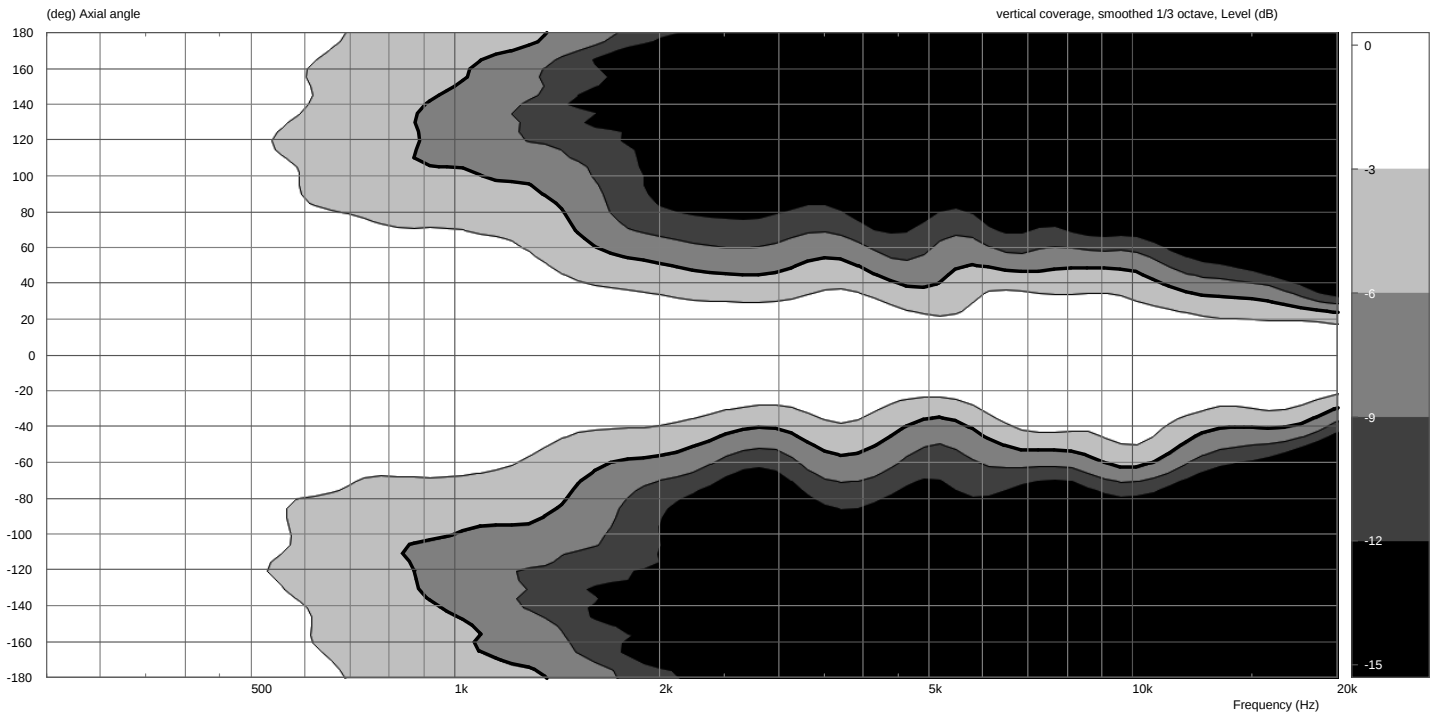

Linea

LX-11

Measurement charts

frequency response

impedance

directivity index

horizontal coverage

vertical coverage