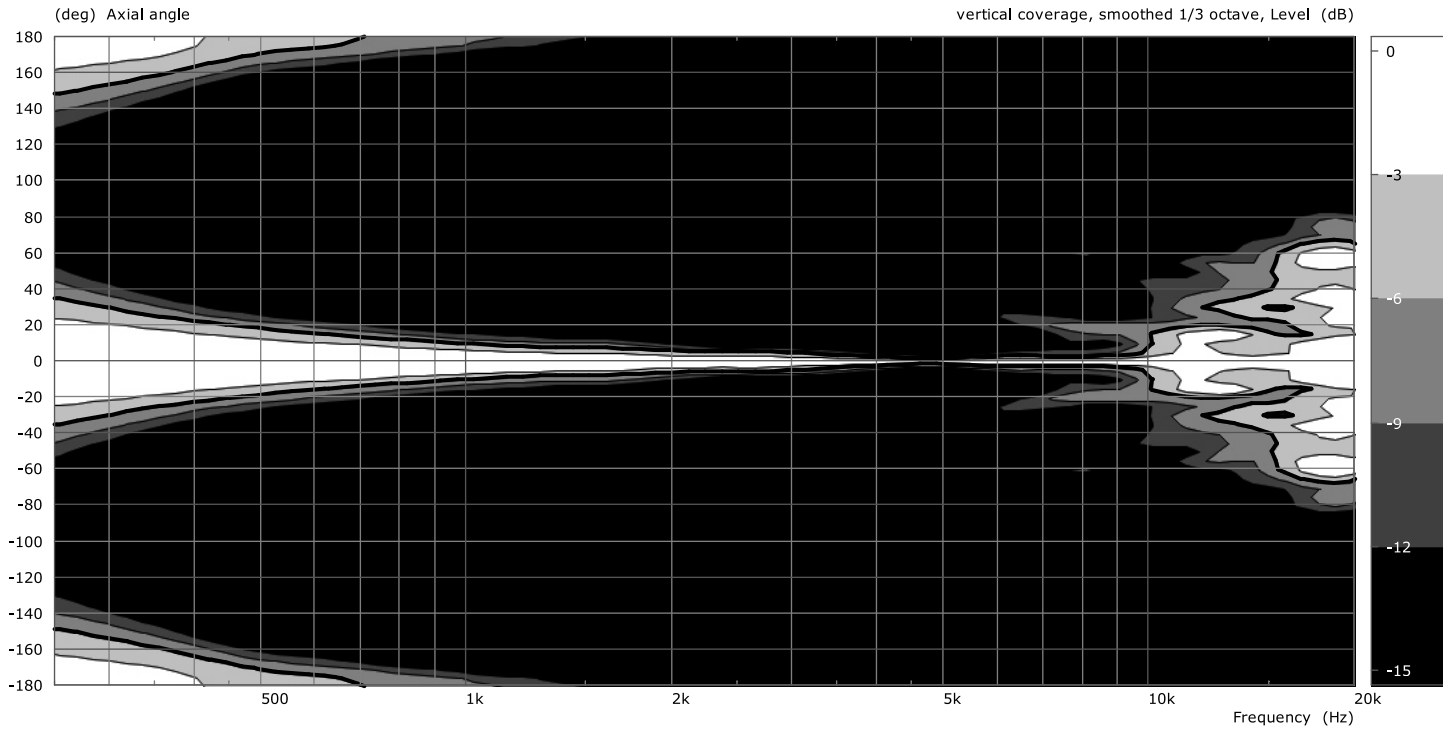

Linea

LC-150

Measurement charts

frequency response

impedance

directivity index

horizontal coverage

vertical coverage