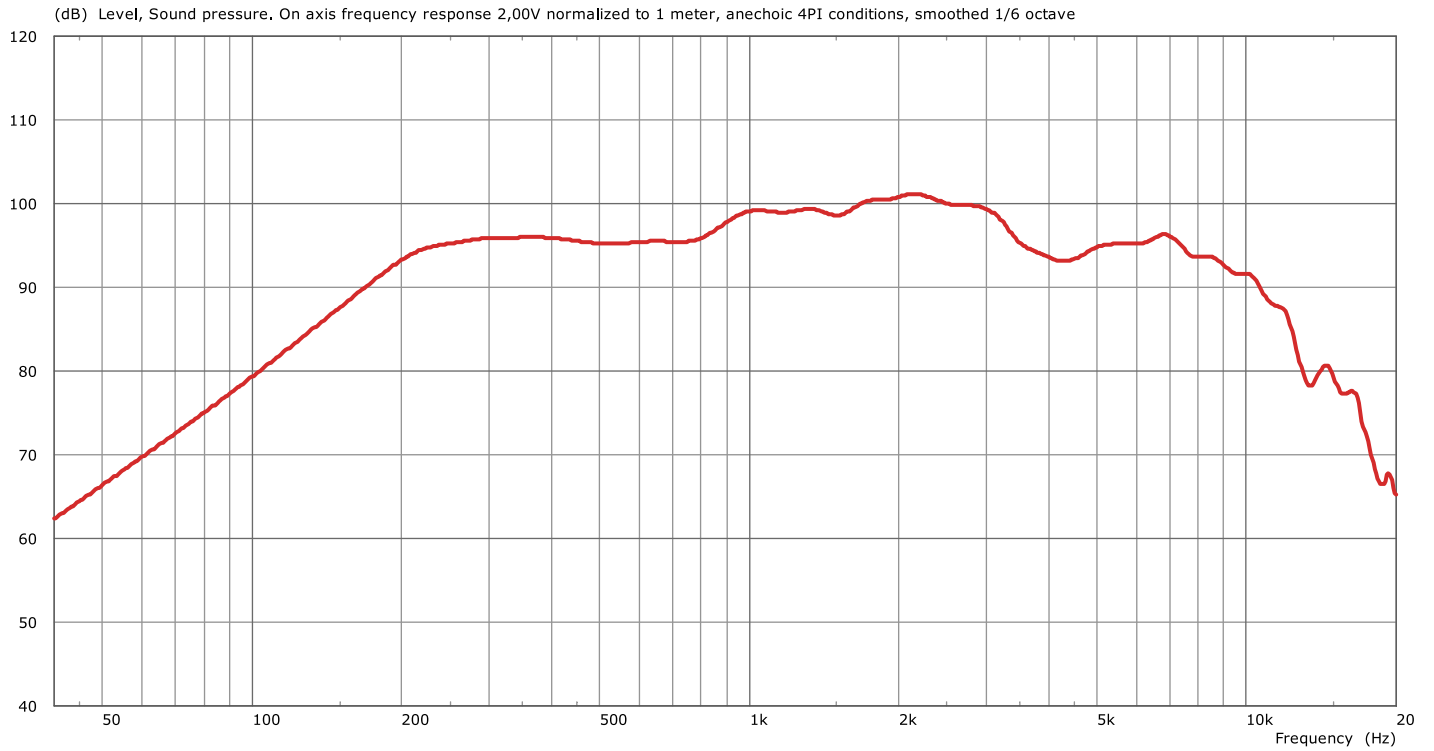

Linea

LC-150

Measurement charts

frequency response

impedance

directivity index

horizontal coverage

vertical coverage