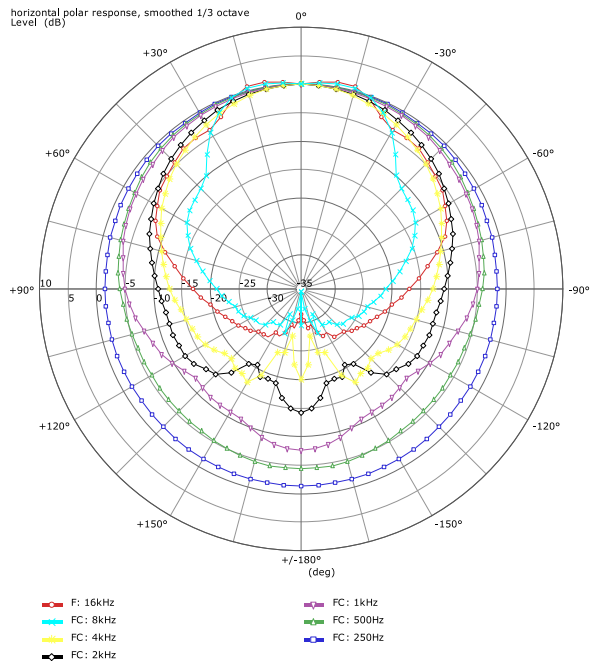

polar pattern