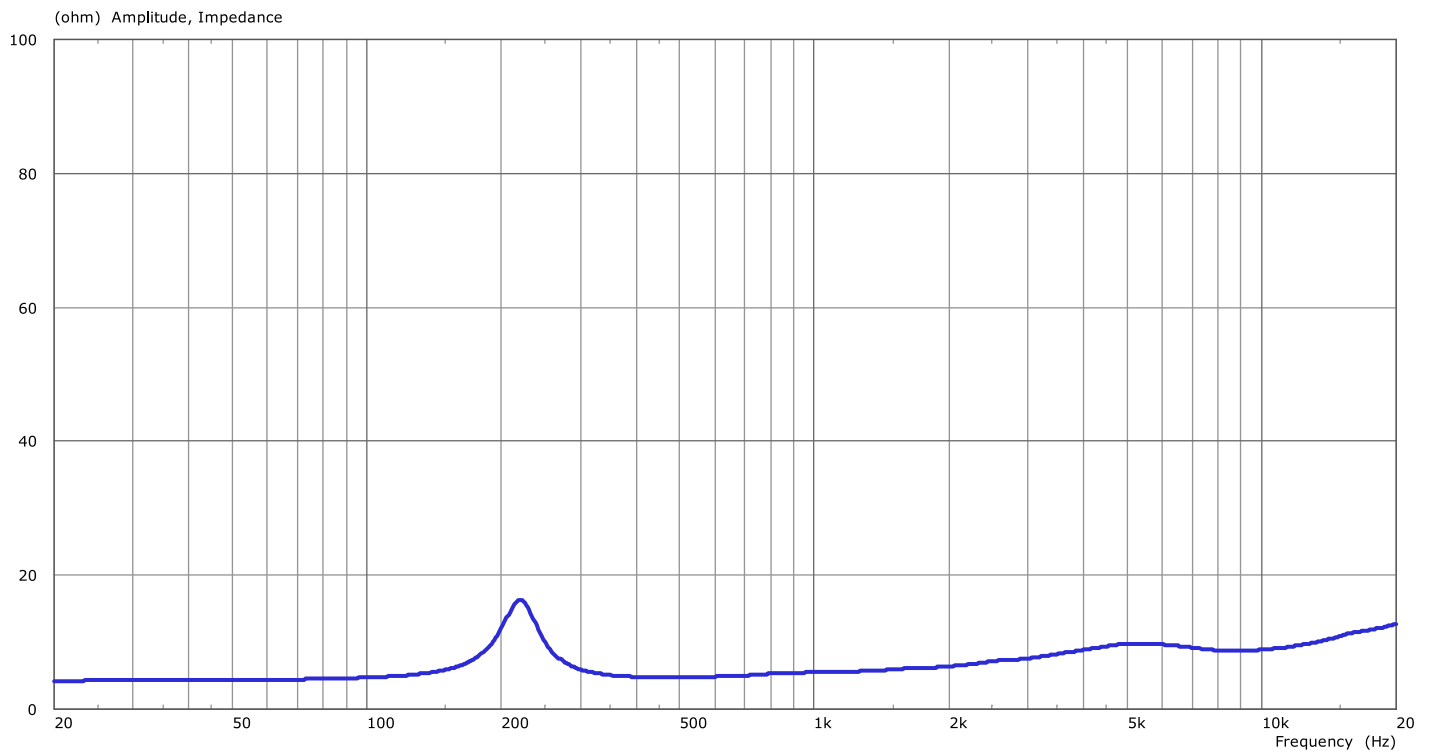

Linea

LC-150

Measurement charts

frequency response

impedance

directivity index

horizontal coverage

vertical coverage