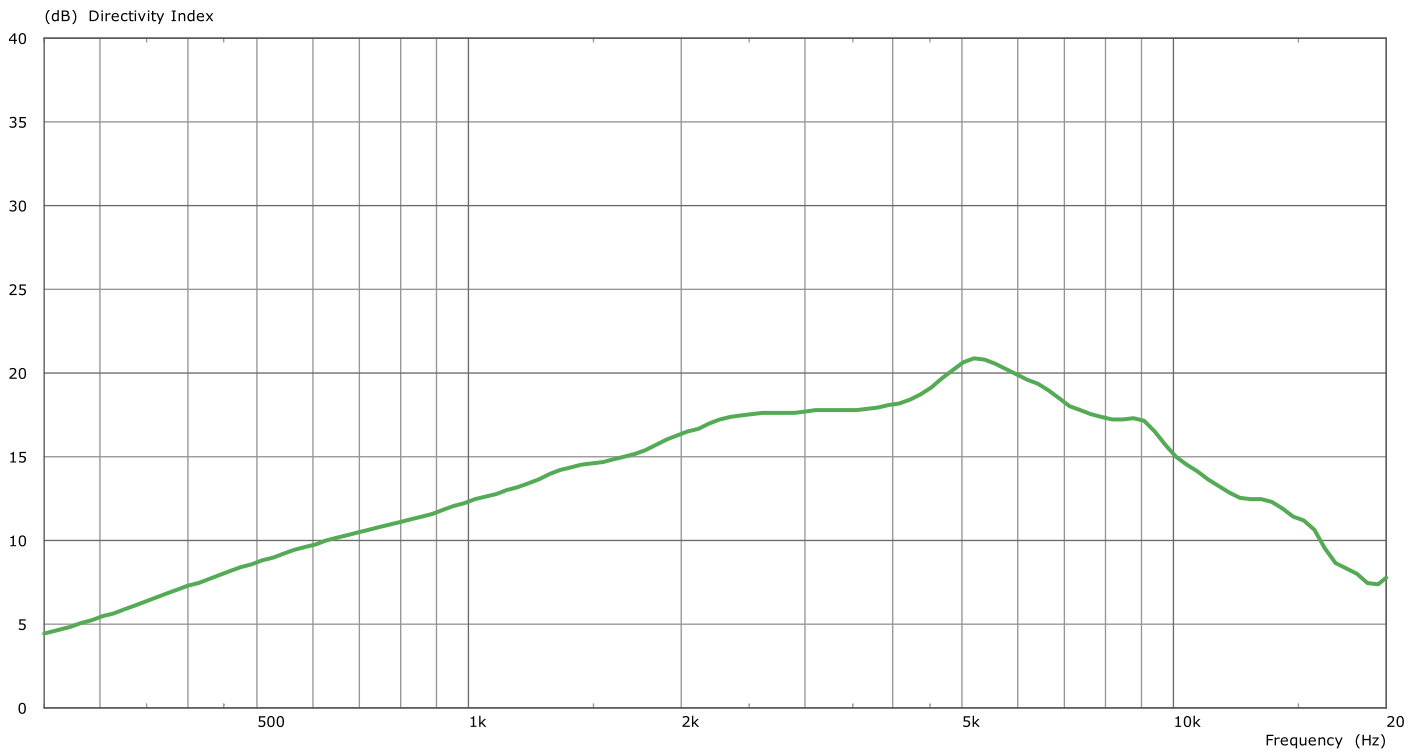

Linea

LC-150

Measurement charts

frequency response

impedance

directivity index

horizontal coverage

vertical coverage