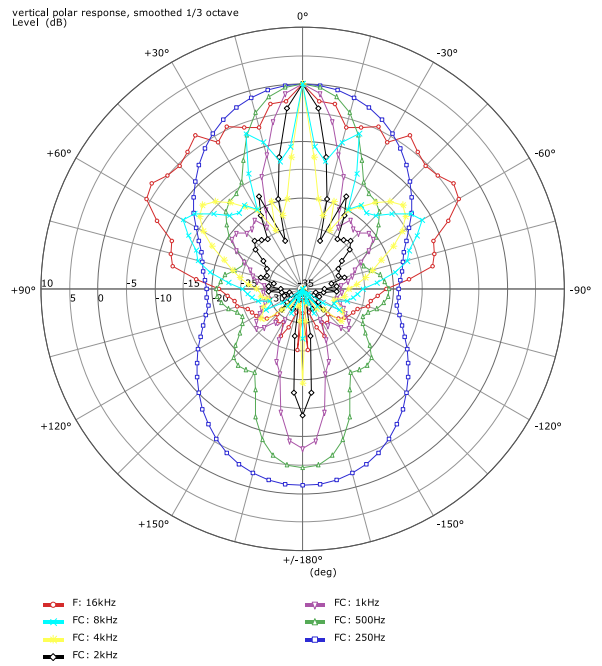

polar pattern