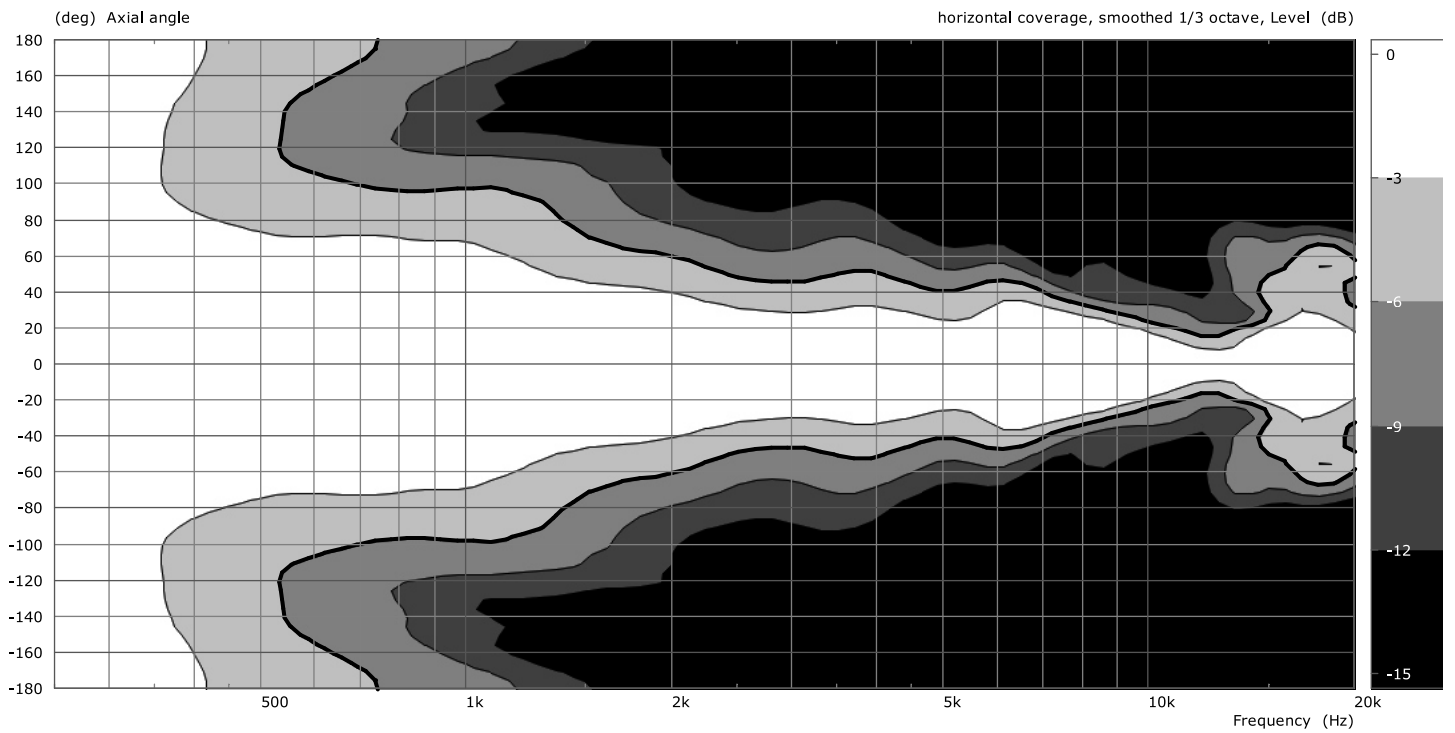

Linea

LC-150

Measurement charts

frequency response

impedance

directivity index

horizontal coverage

vertical coverage